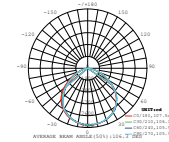

LUMINOUS INTENSITY DISTRIBUTION DIAGRAM