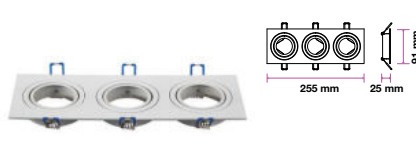

Fitting-Square-GU10

Model No	VT-784SQ-WH
SKU:	3609
Base:	3XGU10
Material:	Aluminium
Shape:	Square
Color of Fixture:	White
Dimension:	255x91x25mm
Cutting Size:	235x75mm
Box Qty:	50 Pcs