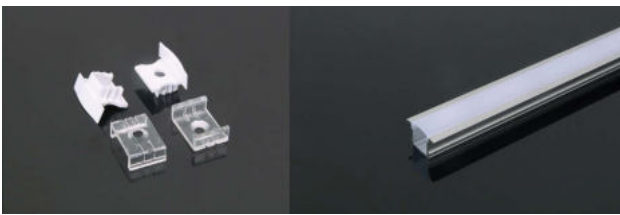

Box Qty. 120 Pcs

Aluminium Profiles-Milky

Model No:	VT-8107
SKU:	3351
Dimension:	2000×23×15.5mm
Color of Fixture:	Milky
Box Qty.	120 Pcs