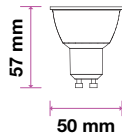

EQ. Watts:	50w
Voltage/Frequency:	AC:220-240V,50Hz
Luminous Flux:	550lm
LED Type:	SMD
CRI:	>80
PF:	>0.5
Base:	GU10
Beam Angle:	38°
Body Type:	Plastic
Dimension:	Ø50x57mm
Box Qty:	200 Pcs

GU10 Lens 38° Dimmable

VT-2886D

7w | 550lm

SKU: 1666 - 3000K Warm White
SKU: 1667 - 4500K Day White
SKU: 1668 - 6000K White