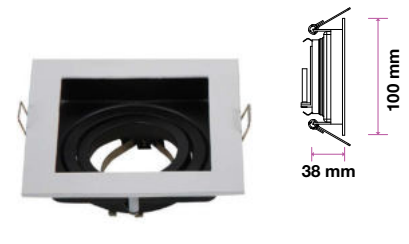

Fitting-Square-GU10

Model No	VT-781SQ-WH
SKU:	3597
Base:	GU10
Material:	Aluminium+Ferrum
Shape:	Square
Color of Fixture:	White
Dimension:	100×100×38mm
Cutting Size:	90×90mm
Box Qty:	100 Pcs