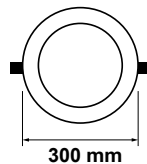

Cutting Size:
280mm

VT-24025-RD

SKU: 9623 – 3000K Warm White
SKU: 9622 – 6000K White

Voltage/Frequency:	AC:220-240V,50/60Hz
Beam Angle:	120°
LED Type:	SMD
CRI:	>80
PF:	>0.5
Shape:	Round
Body Type:	Aluminium+PS/Glass
Dimension:	Ø300mm
Box Qty:	50 Pcs