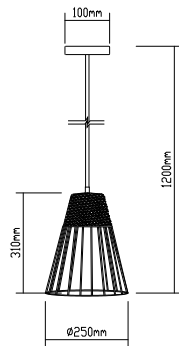

Concrete-Mesh

Model:	VT-7253
SKU:	3848
Size:	250x310x1200mm
Box Qty:	4Pcs
Material:	Concrete+Iron