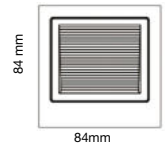

Sensor Compatible:	Yes
Voltage/Frequency:	AC:85-265V,50/60Hz
LED Type:	SMD
CRI:	>80
PF:	>0.5
Beam Angle:	83°

Body Type:	Die Cast Aluminium
Color of Fixture:	White
Shape:	Square
Dimension:	84x84x43mm
Cutting Size:	72x72mm
Box Qty:	100 Pcs