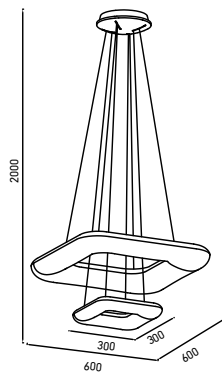

COLOR CHANGING WITH REMOTE

Designer Series Pendant-Color

68W   **VT-7608**

SKU: 3965 -3IN1

Voltage/Frequency:	AC:220-240V,50Hz
Luminous Flux:	6000lm
LED Type:	SMD
CRI:	>80
PF:	>0.9
Beam Angle:	120°
No. of LED:	624 pcs
Material :	PC
Unit GW :	6.50 kgs
Life Span:	30,000 Hours
Size :	600×300×2000mm
Box Qty:	1Pcs