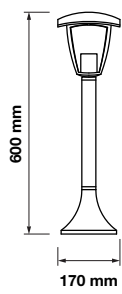

Stand Lamp

VT-736

SKU: 7059

Voltage:	AC:220-240V,50Hz
Max.Watts:	60W
IP Rating:	IP44
Holder:	E27
Color of Fixture:	Black
Body Type:	Aluminium+Glass
Size:	170x600mm
Box Qty:	10 Pcs