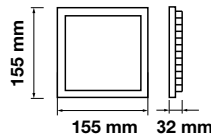

VT-12012SF-SQ

SKU: 9290 – 6000K White

Voltage/Frequency:	AC:180-265V, 50/60Hz
Beam Angle:	120°
LED Type:	SMD
CRI:	>70
PF:	>0.5
Shape:	Square
Body Type:	Aluminium
Dimension:	155x155x32mm
Box Qty:	20 Pcs