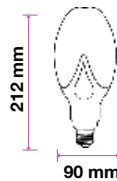

VT-240

SKU: 285 | 6400K White

EQ. Watts:	250w
Voltage/Frequency:	AC:220-240V, 50Hz
Commercial Type:	Olive
CRI:	>80
PF:	>0.9
Base:	E27
Beam Angle:	120°
Body Type:	Aluminium
Dimension:	Ø90×212mm
Box Qty:	20