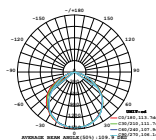

LUMINOUS INTENSITY DISTRIBUTION DIAGRAM

LED Floodlights
50w | 4000 lm

VT-50-B

- SKU: 406 | 3000K Warm White
- SKU: 407 | 4000K Day White
- SKU: 408 | 6400K White

Voltage/Frequency:	AC:220-240V, 50Hz
CRI:	>80
PF:	>0.9
Beam Angle:	100°
Body Type:	Die Cast Aluminium
Dimension:	223x28x188mm
Box Qty:	8