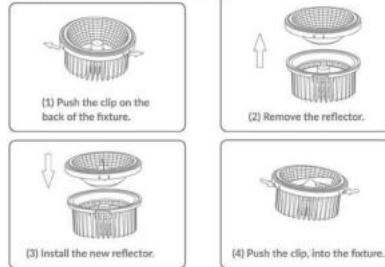

Including 2 reflectors
(40° already mounted)

20°

40°

Instructions to change the reflector

EQ. Watts:	130w
Voltage/Frequency:	AC:220-240V,50Hz
Luminous Flux:	1800lm
LED Type:	COB
CRI:	>80
PF:	>0.9
Base:	NA
Beam Angle:	40°/20°
Body Type:	Die Cast Aluminium
Dimension:	Ø111x53mm
Box Qty:	50 Pcs

AR111-G53
VT-1110-20
15w | 950lm

SKU: 4062 - 4000K Day White
SKU: 4061 - 6400K White

EQ. Watts:	75w
Voltage/Frequency:	AC/DC:12V,50Hz
Luminous Flux:	950lm
LED Type:	COB
CRI:	>80
PF:	>0.9
Base:	G53
Beam Angle:	20°
Body Type:	Plastic Clad Aluminium
Dimension:	Ø111x86x63mm
Box Qty:	60 Pcs