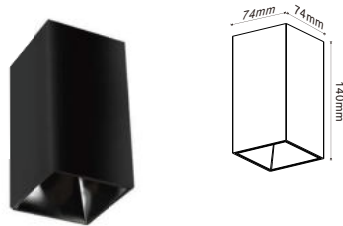

Surface Fitting Round-GU10

Model No	VT-882SQ-B
SKU:	92094
Base:	GU10
Material:	Aluminium + PC
Shape:	Square
Color of Fxture:	Black+Black
Dimension:	ø80×140mm
Cutting Size:	NA
Box Qty:	20 Pcs