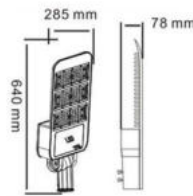

**IP65
RATING**

LED Streetlight

100w | 10000 lm

VT-107ST

SKU: 20157 | 6000K White

Voltage/Frequency:	110-265V,50/60Hz
CRI:	>70
PF:	>0.9
Beam Angle:	120°
Body Type:	Aluminium
Dimension:	200x85x550mm
Box Qty:	5

**IP65
RATING**

LED Streetlight

150w | 15000 lm

VT-157ST

SKU: 20158 | 6000K White

Voltage/Frequency:	AC:200-240V,50/60Hz
CRI:	>80
PF:	>0.9
Beam Angle:	110°
Body Type:	Aluminium
Dimension:	285x78x640mm
Box Qty:	3

LED Highbays

Our world-class highbay range includes models with drivers from Mean Well and Samsung — both key players in the LED driver market that boasts of exceptional energy-saving features.