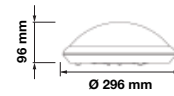

Dome Sensor Series

VT-8002C

SKU: 4966

Sensor Type:	Microwave	Detection Distance:	1-8m(radius) adjustable
Color:	White	Body Type:	PC
Detection Range:	360°	IP Rating:	IP44
Voltage:	AC:220-240V,50/60Hz	Dimension:	Ø296×96mm
Rated Load:	Max. 60W(E27)	Time Delay:	Min. 10sec±3sec,Max. 12min±1min
		Box Qty:	5 Pcs