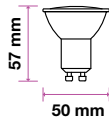

SKU: 92044 - 3000K Warm White
SKU: 92045 - 4000K Day White
SKU: 92046 - 6400K White

EQ. Watts:	45w
Voltage/Frequency:	AC:220-240V,50Hz
Luminous Flux:	500lm
LED Type:	SMD
CRI:	>80
PF:	>0.5
Base:	GU10
Beam Angle:	110°
Body Type:	Plastic
Dimension:	Ø50x55mm
Box Qty:	200 Pcs

GU10 Lens 110°

VT-2778

7w | 500lm

SKU: 1672 - 3000K Warm White
SKU: 1673 - 4500K Day White
SKU: 1674 - 6400K White

EQ. Watts:	45w
Voltage/Frequency:	AC:220-240V,50Hz
Luminous Flux:	500lm
LED Type:	SMD
CRI:	>80
PF:	>0.5
Base:	GU10
Beam Angle:	110°
Body Type:	Plastic
Dimension:	Ø50x57mm
Box Qty:	200 Pcs

G4 Capsules

VT-2303

3w | 270lm