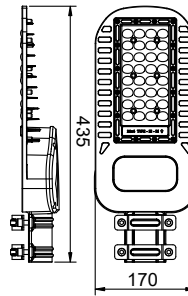

LED Streetlight
50w | 6000 lm
VT-54ST

SKU: 959 | 6400K White

Voltage/Frequency:	AC:120-240V, 50/60Hz
CRI:	>70
PF:	>0.9
Beam Angle:	110°
Body Type:	Aluminium
Dimension:	435×170mm
Box Qty:	4