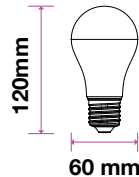

VT-262D

SKU: 20044 | 3000K Warm White

EQ. Watts:	75w
Voltage/Frequency:	AC:220-240V, 50Hz
Commercial Type:	A60
CRI:	>80
PF:	>0.5
Base:	E27
Beam Angle:	200°
Body Type:	Thermoplastic
Dimension:	Ø60×120mm
Box Qty:	100