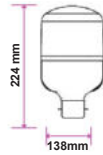

T140 B22
VT-2348
60w | 3840lm

SKU: 92050 - 6400K White

EQ. Watts:	250w
Voltage/Frequency:	AC:220-240V, 50Hz
Commercial Type:	T140
LED Type:	SMD
CRI:	>80
PF:	>0.5
Base:	B22
Beam Angle:	200°
Body Type:	Plastic
Dimension:	138x224mm
Box Qty:	16Pcs