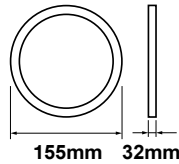

VT-12012SF-RD

SKU: 9691 – 3000K Warm White
SKU: 9298 – 4000K Day White
SKU: 9292 – 6000K White

Voltage/Frequency:	AC:180-265V, 50/60Hz
Beam Angle:	120°
LED Type:	SMD
CRI:	>70
PF:	>0.5
Shape:	Round
Body Type:	Aluminium
Dimension:	155x32mm
Box Qty:	20 Pcs