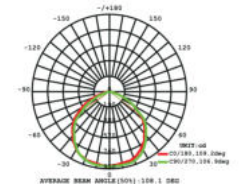

Sensor Compatible:	Yes
Voltage/Frequency:	AC:220-240V,50Hz
Color of Fixture:	Black
CRI:	>70
PF:	>0.9
IP Rating:	IP65
Beam Angle:	110°
Body Type:	Aluminium
Dimension:	245×192×28mm
Box Qty:	10 Pcs

**IP65
RATING**