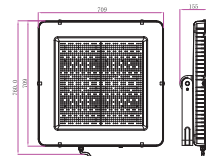

VT-1055

SKU: 969 | 6400K White

LED Floodlights
1000w | 120000 lm

Voltage/Frequency:	AC:220-240V, 50Hz
CRI:	>70
PF:	>0.9
Beam Angle:	100°
Body Type:	Die-Cast Aluminium
Dimension:	709×155×760mm
Box Qty:	1