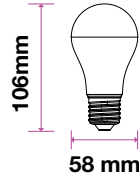

VT-210

SKU: 228 | 3000K Warm White

EQ. Watts:	60w
Voltage/Frequency:	AC:220-240V, 50Hz
Commercial Type:	A58
CRI:	>80
PF:	>0.5
Base:	E27
Beam Angle:	200°
Body Type:	Thermoplastic
Dimension:	Ø58×106mm
Box Qty:	100