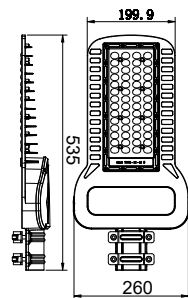

LED Streetlight
150w | 18000 lm
VT-154ST

SKU: 963 | 6400K White

Voltage/Frequency:	AC:120-240V, 50/60Hz
CRI:	>70
PF:	>0.9
Beam Angle:	110°
Body Type:	Aluminium
Dimension:	535×260×64mm
Box Qty:	2