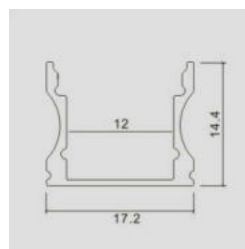

Aluminium Profiles-Milky

Model No:	VT-8113-3M
SKU:	92619
Dimension:	3000×17.4×7mm
Color of Fixture:	Milky
Box Qty.	60 Pcs

Aluminium Profiles-Milky

Model No:	VT-8110-3M
SKU:	92621
Dimension:	3000×17.2mm×15.5mm
Color of Fixture:	Milky
Box Qty.	50 Pcs