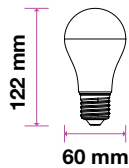

Bulbs-A60-E27-Sensor
VT-2016
9w | 806 lm

SKU: 4461 - 6000K White

SENSOR LED BULB

Our smart sensor bulbs are built in with photocells with transmits Signal to light source as per lumen conditions smartly and saves power by going onto Light mode, enabling you to save power and reduce consumption of power when not required.

EQ. Watts:	60w
Voltage/Frequency:	AC:220-240V,50Hz
Commercial Type:	A60
LED Type:	SMD
CRI:	>80
PF:	>0.5
Base:	E27
Beam Angle:	200°
Body Type:	ThermoPlastic
Dimension:	60×122mm
Box Qty:	100 Pcs