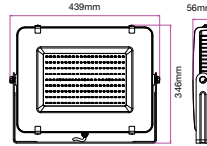

LED Floodlights
200w | 16000 lm

VT-200-B

SKU: 418 | 4000K Day White

SKU: 419 | 6400K White

Voltage/Frequency:	AC:220-240V, 50Hz
CRI:	>80
PF:	>0.9
Beam Angle:	100°
Body Type:	Die Cast Aluminium
Dimension:	439×56×346mm
Box Qty:	2

5 YEAR WARRANTY

IP65 RATING

① METER WIRE