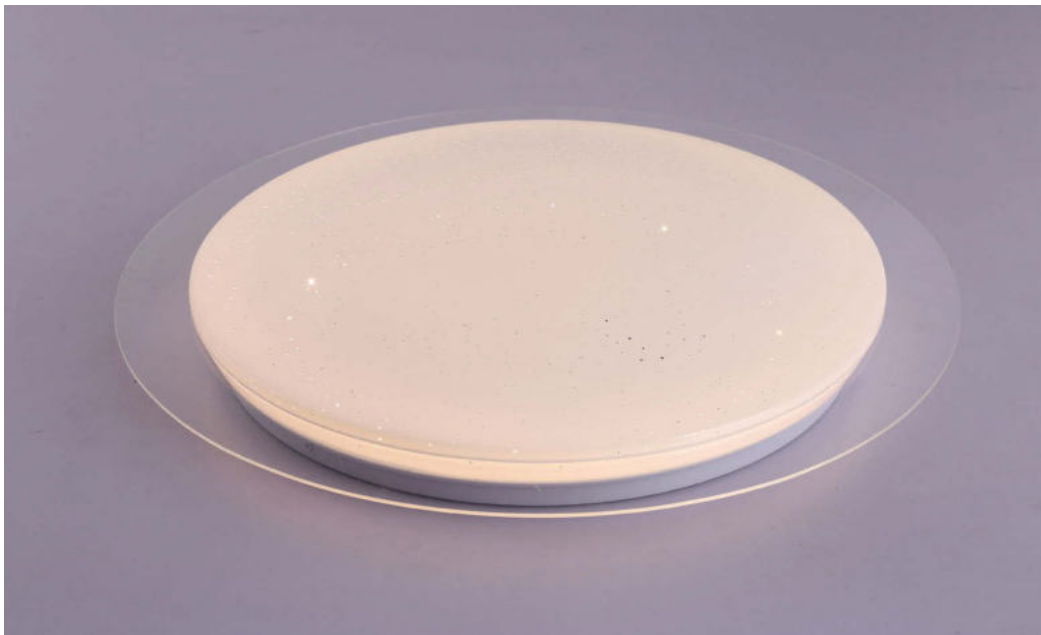

DIMMABLE
with remote

CCT CHANGING
With Remote Control

Φ 430

Domelight-Remote Control-CCT Changeable

VT-8401 40w | 2450lm

SKU:1474- 3IN1

Sensor Compatible:	Yes	Beam Angle:	120°
Voltage/Frequency:	AC:175-265V,50/60Hz	Color of Fixture:	White
IP Rating:	IP20	Body Type:	PC+Metal
CRI:	>80	Shape:	Round
PF:	>0.9	Dimension:	430×60mm
		Box Qty:	10 Pcs