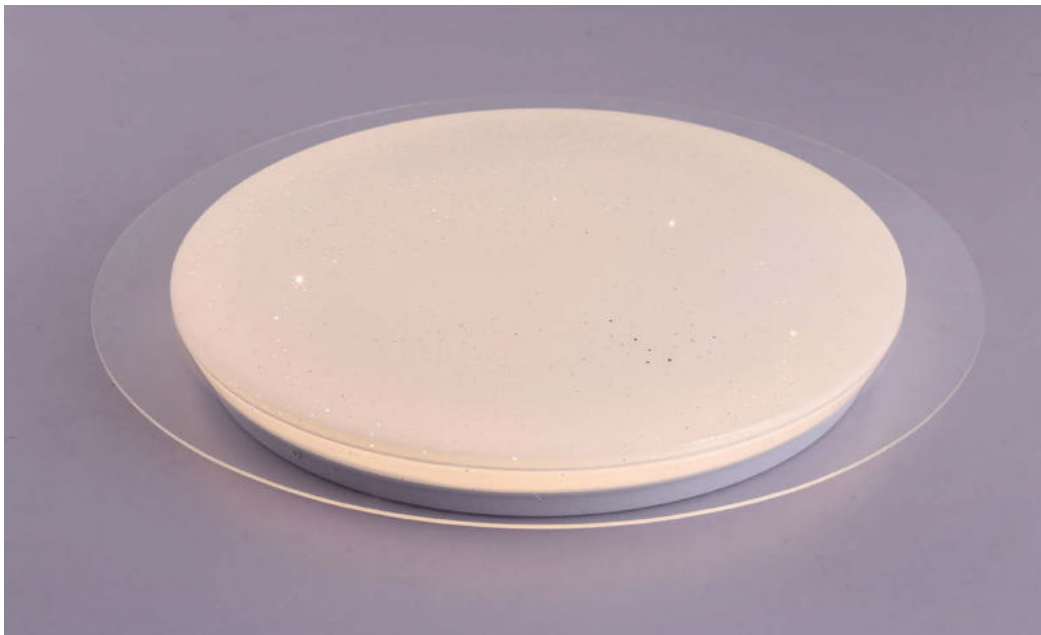

DIMMABLE
with remote

CCT CHANGING
With Remote Control