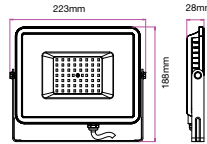

VT-56-B

SKU: 761 | 6400K White

LED Floodlights
50w | 6000 lm

Voltage/Frequency:	AC:220-240V, 50Hz
CRI:	>80
PF:	>0.9
Beam Angle:	100°
Body Type:	Die-Cast Aluminium
Dimension:	223×28×188mm
Box Qty:	8