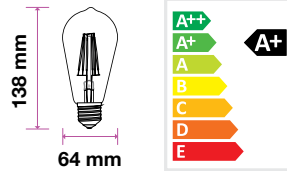

EQ. Watts:	30w
Voltage/Frequency:	AC:220-240V,50Hz
Commercial Type:	ST64
LED Type:	Filament
CRI:	>80
PF:	>0.7
Base:	E27
Beam Angle:	300°
Body Type:	Glass
Dimension:	64x138mm
Box Qty:	100Pcs