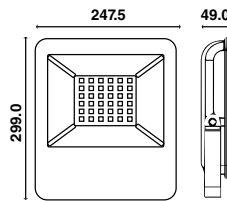

evolution

SuperBRIGHT
160
LUMENS/W

IP65
RATING

5 YEAR
WARRANTY