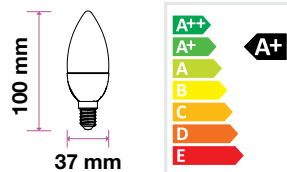

EQ. Watts:	7w
Voltage/Frequency:	AC:220-240V,50Hz
Commercial Type:	Candle
LED Type:	SMD
CRI:	>80
PF:	>0.5
Base:	E14
Beam Angle:	200°
Body Type:	Thermoplastic
Dimension:	37×100mm
Box Qty:	200Pcs

Bulbs-Candle-E27

VT-1821N

5.5w | 470 lm

SKU: 43421 – 2700K Warm White
SKU: 43441 – 6400K White