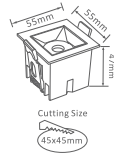

VT-2-04

SKU: 972 | 2700K Warm White
SKU: 971 | 4000K Day White

LED Downlight
4w | 320 lm

Voltage/Frequency:	AC:220-240V, 50Hz
CRI:	>90
PF:	>0.6
Beam Angle:	12°
Body Type:	Aluminium
Dimension:	55×55×47mm
Box Qty:	100