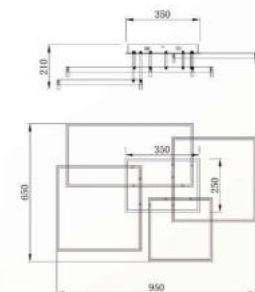

Designer Wall Lamps

31W

SKU: 97037 – 3IN1

Voltage/Frequency:	AC:220-240V,50Hz	No. of LED:	576 pcs
Luminous Flux:	1500lm	Material :	Metal+Silicone
LED Type:	SMD	Unit GW :	1.8 Kg
CRI:	>80	Life Span:	20,000 Hours
PF:	>0.5	Size :	750×500mm
Beam Angle:	120°	Box Qty:	1Pcs