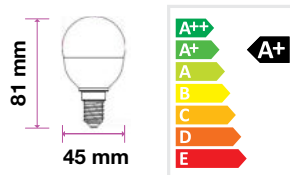

Bulbs-P45-E14

VT-1880N

5.5w | 470 lm

SKU: 42501 - 2700K Warm White

SKU: 42521 - 6400K White

EQ. Watts:	40w
Voltage/Frequency:	AC:220-240V,50Hz
Commercial Type:	P45
LED Type:	SMD
CRI:	>80
PF:	>0.5
Base:	E14
Beam Angle:	180°
Body Type:	ThermoPlastic
Dimension:	45x81mm
Box Qty:	200 Pcs