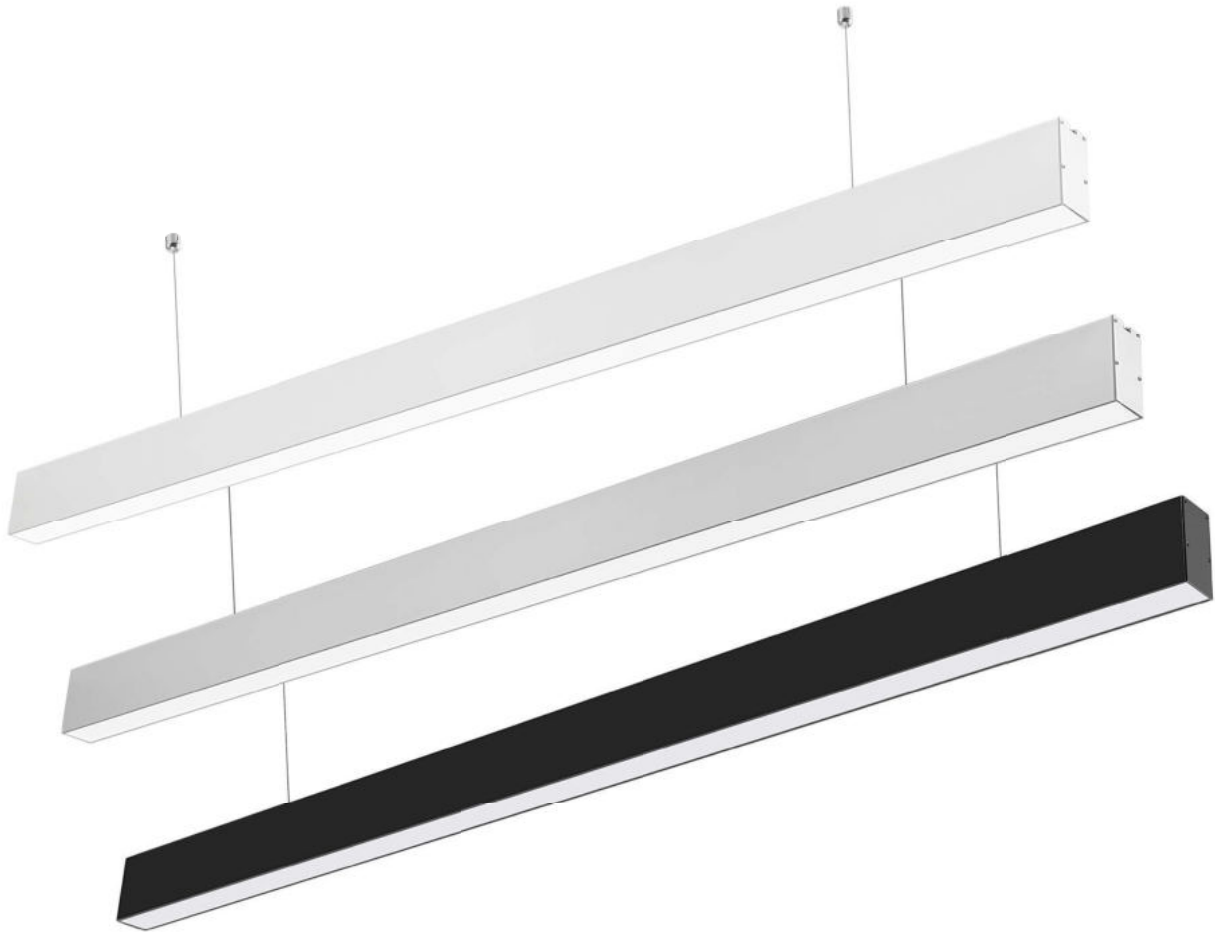

Linear Hanging Lights

Discover V-TAC's reliable 40w suspended linear lights with a staggering lifespan of 30,000 hours. Designed with excellent heat dissipation. Perfect replacement for traditional and inefficient linear lighting fixtures with the efficient LED provided by Samsung. Linear lights are offered in three colors variants Black, Silver and White.

- 30,000 hrs Lifespan
- AC:200-240V,50/60Hz
- 1.5 Meter Wire Length
- Aluminum Body

BLACK VT-7-40-B

SKU:882 | 3000K Warm White
SKU:374 | 4000K Day White

SILVER VT-7-40-S

SKU:375 | 4000K Day White

WHITE VT-7-40-W

SKU:376 | 4000K Day White

40w | 3200 lm

Dimension:	1193x35x67mm
Box Qty:	12