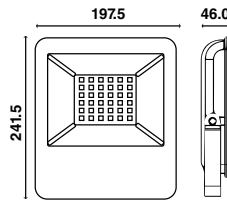

evolution

SuperBRIGHT
160
LUMENS/W

IP65
RATING

5 YEAR
WARRANTY