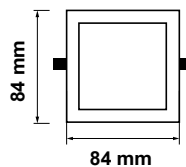

Cutting Size:
73mm

VT-3004-SQ

SKU: 9609 – 3000K Warm White
SKU: 9608 – 6000K White

Voltage/Frequency:	AC:220-240V,50/60Hz
Beam Angle:	120°
LED Type:	SMD
CRI:	>70
PF:	>0.5
Shape:	Square
Body Type:	Aluminium
Dimension:	84x12mm
Box Qty:	50 Pcs