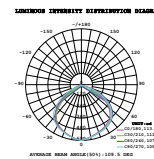

LED Floodlights
20w | 1600 lm
VT-20-W

SKU: 444 | 6400K White

Voltage/Frequency:	AC:220-240V, 50Hz
CRI:	>80
PF:	>0.9
Beam Angle:	100°
Body Type:	Die-Cast Aluminium
Dimension:	153x132x27mm
Box Qty:	20