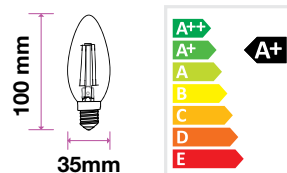

Amber Candle E14

VT-1955D

4w | 350lm

SKU: 92023 - 2200K Warm White