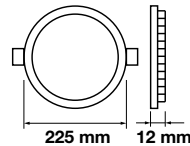

LED Mini Panels
18w | 1500 lm

VT-618RD

SKU: 718 | 3000K Warm White

Voltage/Frequency:	AC:85-265V, 50/60Hz
CRI:	>80
PF:	>0.6
Beam Angle:	120°
Body Type:	Aluminium
Dimension:	225x12mm
Cutting Size:	ø210mm
Box Qty:	20