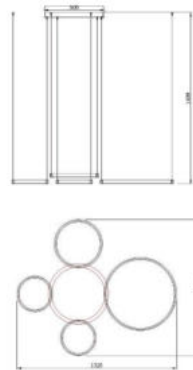

Designer Chandeliers

72W

SKU:97040 - 3IN1

Voltage/Frequency:	AC:220-240V,50Hz
Luminous Flux:	2264lm
LED Type:	SMD
CRI:	>80
PF:	>0.5
Beam Angle:	120°
No. of LED:	1136 pcs
Material :	Metal+Acrylic
Unit GW :	5.21 Kg
Life Span:	20,000 Hours
Size :	1320×1400mm
Box Qty:	1Pcs