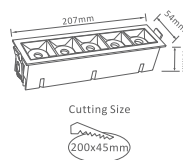

VT-2-21

SKU: 981 | 2700K Warm White
SKU: 980 | 4000K Day White

LED Downlight
20w | 1600 lm

Voltage/Frequency:	AC:220-240V, 50Hz
CRI:	>90
PF:	>0.9
Beam Angle:	12°
Body Type:	Aluminium
Dimension:	207×54×47mm
Box Qty:	20