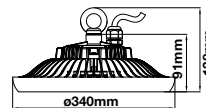

VT-9-149

SKU: 551 | 6400K White

LED Highbays

150w | 12000 lm

Voltage/Frequency:	AC:220-240V, 50Hz
CRI:	>80
PF:	>0.9
Beam Angle:	120°
Body Type:	Die-Cast Aluminium
Dimension:	Ø340×138mm
Box Qty:	2