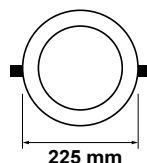

Basic Series Round
18w | 1440lm

Cutting Size:
205mm

VT-18019-RD

SKU: 9619 – 3000K Warm White
SKU: 9648 – 4000K Day White
SKU: 9618 – 6000K White

Voltage/Frequency:	AC:200-240V,50/60Hz
Beam Angle:	120°
LED Type:	SMD
CRI:	>80
PF:	>0.9
Shape:	Round
Body Type:	Aluminium+PS/Glass
Dimension:	Ø225mm
Box Qty:	50 Pcs