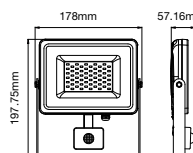

LED Floodlights PIR
30w | 2400 lm

VT-30-S-B

SKU: 462 | 6400k White

Voltage/Frequency:	AC:220-240V, 50Hz
CRI:	>80
PF:	>0.9
Beam Angle:	100°
Body Type:	Die Cast Aluminium
Box Qty:	20

5 YEAR WARRANTY

IP44 RATING