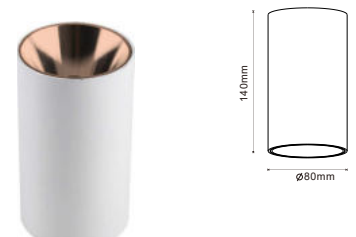

Fitting Round-GU10

Model No	VT-882-RRG
SKU:	8592
Base:	GU10
Material:	Aluminium + PC
Shape:	Round
Color of Fixture:	White frame + Rose gold reflector
Dimension:	ø80x140mm
Cutting Size:	NA
Box Qty:	20 Pcs