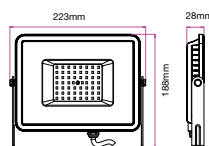

LED Floodlights
10w | 800 lm
VT-10-W

SKU: 429 | 6400K White

Voltage/Frequency:	AC:220-240V, 50Hz
CRI:	>80
PF:	>0.9
Beam Angle:	100°
Body Type:	Die Cast Aluminium
Dimension:	115x108x26mm
Box Qty:	20

LED Floodlights
20w | 1600 lm
VT-20-W

SKU: 444 | 6400K White

Voltage/Frequency:	AC:220-240V, 50Hz
CRI:	>80
PF:	>0.9
Beam Angle:	100°
Body Type:	Die-Cast Aluminium
Dimension:	153x132x27mm
Box Qty:	20

LED Floodlights
30w | 2400 lm
VT-30-W

SKU: 405 | 6400K White

Voltage/Frequency:	AC:220-240V, 50Hz
CRI:	>80
PF:	>0.9
Beam Angle:	100°
Body Type:	Die-Cast Aluminium
Dimension:	178x152x28mm
Box Qty:	10

LED Floodlights
50w | 4000 lm
VT-50-W

SKU: 411 | 6400K White

Voltage/Frequency:	AC:220-240V, 50Hz
CRI:	>80
PF:	>0.9
Beam Angle:	100°
Body Type:	Die-Cast Aluminium
Dimension:	223x188x28mm
Box Qty:	8