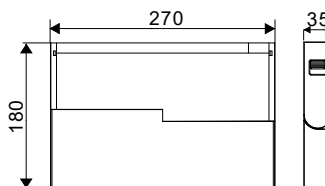

Magnetic Linear Track Light
10w | 700lm

NEW

VT-4210

SKU: 7962 – 3000K Warm White
SKU: 7963 – 4000K Day White

Voltage/Frequency:	DC:24V	Beam Angle:	30°
Luminous Flux:	700lm	Body Type:	Aluminium
LED Type:	SMD	Life span:	30,000 Hours
CRI:	>90	Dimension:	137×35×180mm
Color of Fixture:	Black	Box Qty:	16 PCS

3 YEAR WARRANTY

UGR<19

Magnetic Linear Track Light
20w | 1200lm

NEW

VT-4220

SKU: 7964 – 3000K Warm White
SKU: 7965 – 4000K Day White

Voltage/Frequency:	DC:24V	Beam Angle:	30°
Luminous Flux:	1200lm	Body Type:	Aluminium
LED Type:	SMD	Life span:	30,000 Hours
CRI:	>90	Dimension:	270×35×180mm
Color of Fixture:	Black	Box Qty:	8 PCS

3 YEAR WARRANTY

UGR<19