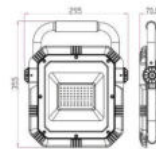

Voltage/Frequency:	AC:85-265V, 50Hz
CRI:	>80
PF:	>0.9
Beam Angle:	100°
Body Type:	Die-Cast Aluminium
Dimension:	295×70×355mm
Box Qty:	8