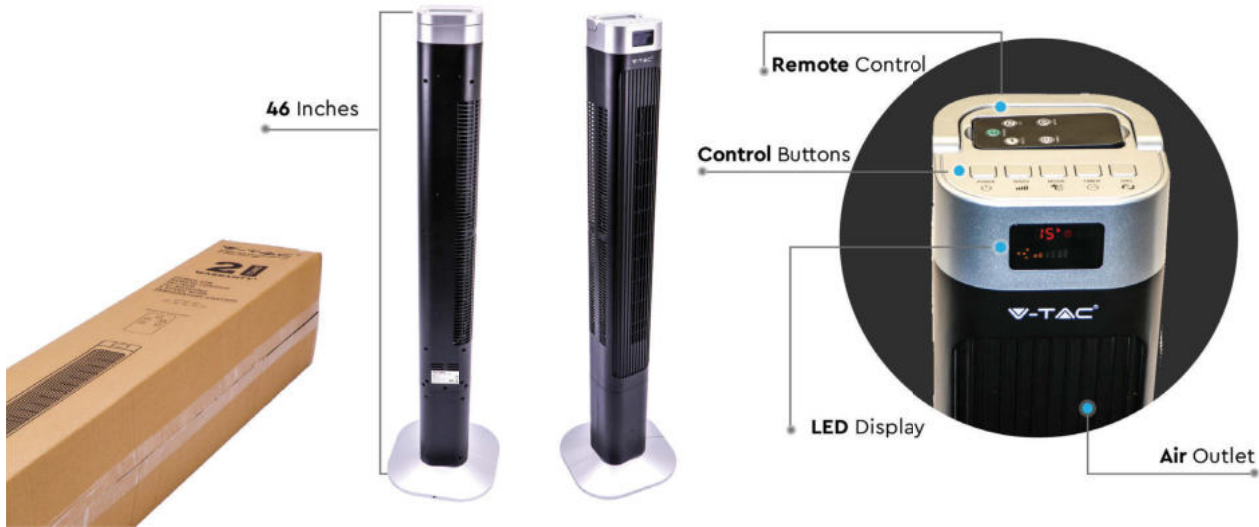

Tower Fan

VT-5546

SKU: 7901

3 Wind Mode
Normal | Natural | Sleep

3 Fan Speed
Low | Medium | High

- Power(Watts): 55
- Voltage/Freq: AC:220~240V,50Hz
- Size(inches): 46
- Material: ABS
- Unit Color: Black Finish
- Speed: 3(Low-Med-High)
- Wind Mode: 3 (Normal-Natural-Sleep)
- Timer: 1-15hrs(Max)
- Power Cord Length: 1.75m
- Plug Type: EU
- IP Rating: IP20
- Box Qty: 1pc