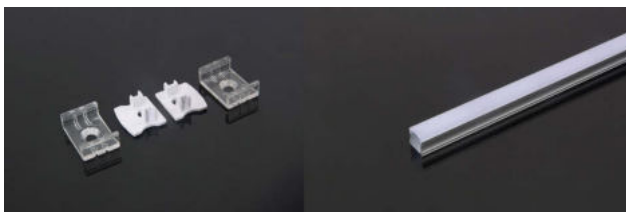

Aluminium Profiles-Milky

Model No:	VT-8110-3M
SKU:	92621
Dimension:	3000×17.2mm×15.5mm
Color of Fixture:	Milky
Box Qty.	50 Pcs