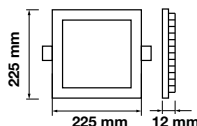

LED Mini Panels
18w | 1500 lm

VT-618SQ

SKU: 715 | 3000K Warm White

Voltage/Frequency:	AC:85-265V, 50/60Hz
CRI:	>80
PF:	>0.6
Beam Angle:	120°
Body Type:	Aluminium
Dimension:	225x225x12mm
Cutting Size:	210x210mm
Box Qty:	20