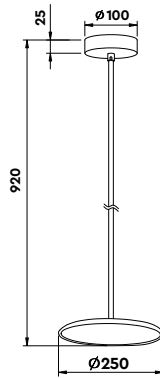

Designer Pendants

27w

SKU: 97030 - 3000K Warm White

Voltage/Frequency:	AC:220-240V,50Hz
Luminous Flux:	1150lm
LED Type:	SMD
CRI:	>80
PF:	>0.5
Beam Angle:	120°
No. of LED:	30 pcs
Material :	Metal+Acrylic
Unit GW :	0.9 Kg
Life Span:	20,000 Hours
Size :	250x920mm
Box Qty:	5Pcs