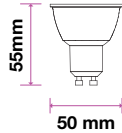

GU10 Lens 38°

VT-2087

7w | 150lm

SKU: 92051 - RED
SKU: 92052 - GREEN
SKU: 92053 - BLUE

EQ. Watts:	50w
Voltage/Frequency:	AC:220-240V,50Hz
Luminous Flux:	150lm
LED Type:	SMD
CRI:	>80
PF:	>0.5
Base:	GU10
Beam Angle:	38°
Body Type:	Plastic
Dimension:	Ø50x55mm
Box Qty:	200 Pcs

GU10 Lens 38°

VT-2666

7w | 550lm

SKU: 1657 - 3000K Warm White
SKU: 1658 - 4500K Day White
SKU: 1659 - 6000K White