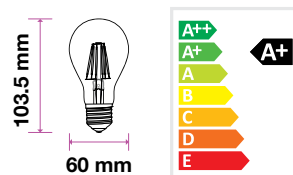

EQ. Watts:	50w
Voltage/Frequency:	AC:220-240V,50Hz
Commercial Type:	A60
LED Type:	Filament
CRI:	>70
PF:	>0.4
Base:	E27
Beam Angle:	300°
Body Type:	Glass
Dimension:	60x103.5mm
Box Qty:	100Pcs