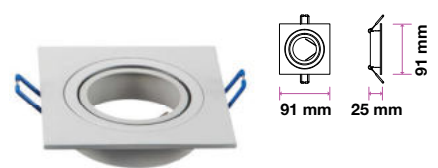

Fitting-Square-GU10

Model No	VT-782SQ-WH
SKU:	3605
Base:	1XGU10
Material:	Aluminium
Shape:	Square
Color of Fixture:	White
Dimension:	91x91x25mm
Cutting Size:	75x75mm
Box Qty:	100 Pcs