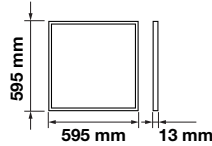

120
Lumen/W

VT-6136

SKU: 6238 – 4000K Day White

Voltage/Frequency:	AC:200-240V,50/60Hz
Beam Angle:	120°
LED Type:	SMD
CRI:	>80
PF:	>0.9
Shape:	Square
Body Type:	Aluminium+PMMA+PC
Dimension:	595×595×13mm
Box Qty:	6 Pcs