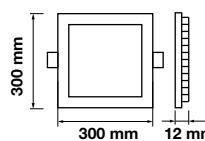

Cutting Size:
280×280mm

VT-2407SQ

SKU: 4888 – 4000K Day White
SKU: 4889 – 6400K White

Voltage/Frequency:	AC:85-265V,50/60Hz
Beam Angle:	120°
LED Type:	SMD
CRI:	>80
PF:	>0.9
Shape:	Square
Body Type:	Aluminium
Dimension:	300×300×12mm
Box Qty:	10 Pcs