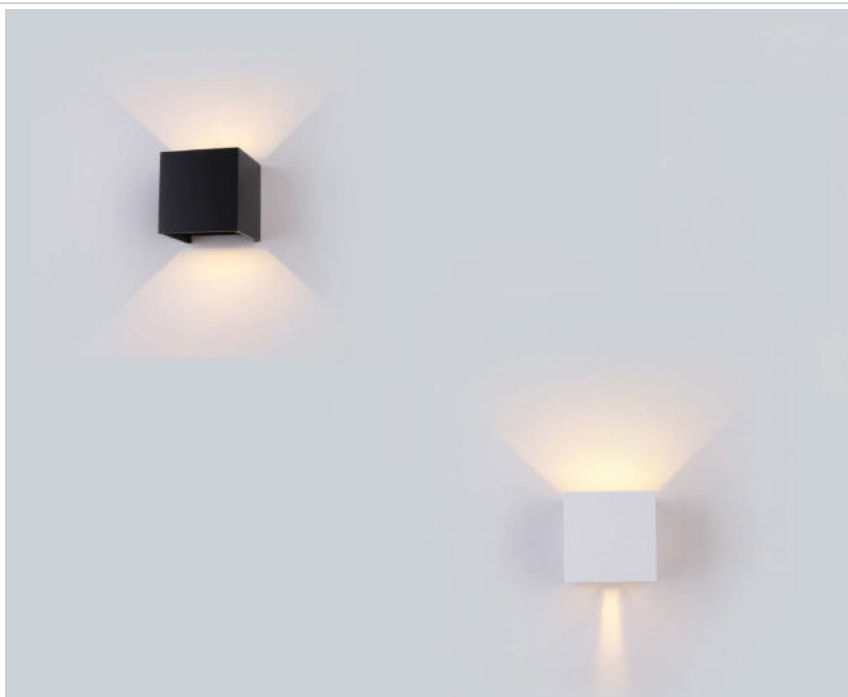

White

SKU: 7079 – 3000K Warm White

Black

SKU: 7078 – 3000K Warm White

Square-Bridgelux

VT-759

6w | 660lm

Sensor Compatible:	Yes	PF:	>0.45
Voltage/Frequency:	AC:220–240V,50/60Hz	Beam Angle:	Adjustable 5°-120°
Luminous Flux:	660lm	Body Type:	Aluminium
IP Rating:	IP65	Dimension:	100×100×100mm
CRI:	>80	Box Qty:	20 Pcs