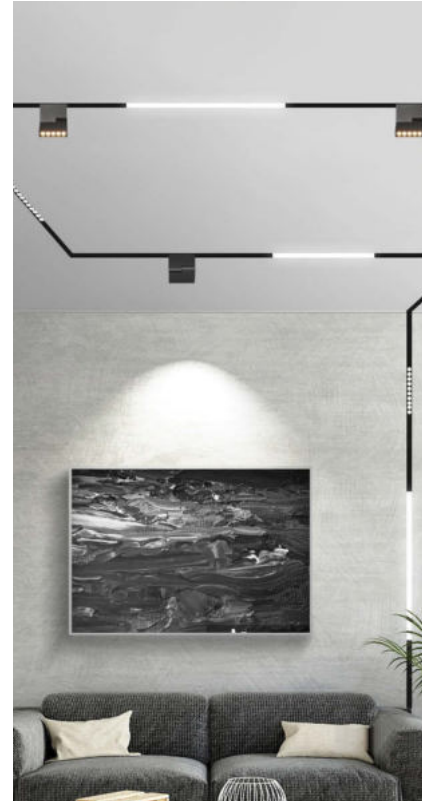

Magnetic Linear Track Light
10w | 700lm

NEW

VT-4210

SKU: 7962 – 3000K Warm White
SKU: 7963 – 4000K Day White

Voltage/Frequency:	DC:24V	Beam Angle:	30°
Luminous Flux:	700lm	Body Type:	Aluminium
LED Type:	SMD	Life span:	30,000 Hours
CRI:	>90	Dimension:	137×35×180mm
Color of Fixture:	Black	Box Qty:	16 PCS

3 YEAR WARRANTY

UGR<19

Magnetic Linear Track Light
20w | 1200lm

NEW

VT-4220

SKU: 7964 – 3000K Warm White
SKU: 7965 – 4000K Day White

Voltage/Frequency:	DC:24V	Beam Angle:	30°
Luminous Flux:	1200lm	Body Type:	Aluminium
LED Type:	SMD	Life span:	30,000 Hours
CRI:	>90	Dimension:	270×35×180mm
Color of Fixture:	Black	Box Qty:	8 PCS

3 YEAR WARRANTY

UGR<19