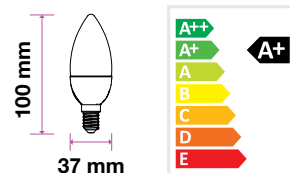

Bulbs-Candle-E14

VT-1855

5.5w | 470 lm

SKU: 42151 - 2700K Warm White

SKU: 42411 - 6400K White