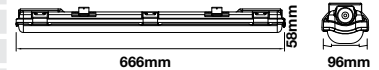

Voltage/Frequency:	AC:200-240V,50/60Hz	PF:	>0.5	Life span:	20,000 Hours
Luminous Flux:	1700lm	Beam Angle:	120°	Gross weight:	1 kg
LED Type:	SMD	Body Type:	Plastic+ABS	Dimension:	666×96×58mm
CRI:	>80	On/Off:	>15,000	Box Qty:	12pcs