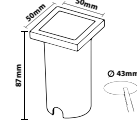

Commercial Type:	Square	CRI:	>70
Voltage/Frequency:	AC:220-240V, 50Hz	IP Rating:	IP67
Luminous Flux:	45lm	Body Type:	Stainless Steel+PC
Beam Angle:	90°	Dimension:	50x50x87mm
PF	>0.5	Box Qty:	50 Pcs