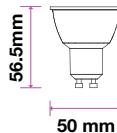

EQ. Watts:	25w
Voltage/Frequency:	AC:220-240V,50Hz
Luminous Flux:	290lm
LED Type:	SMD
CRI:	>80
PF:	>0.5
Base:	GU10
Beam Angle:	110°
Body Type:	Plastic
Dimension:	50×56.5mm
Box Qty:	200 Pcs

GU10 Lens 38°

VT-2187

6.5w | 500lm

SKU: 92012 – 3000K Warm White
SKU: 92013 – 4000K Day White
SKU: 92014 – 6400K White