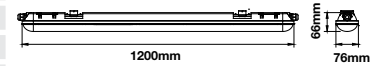

Waterproof Fitting

VT-1248

36w | 2880lm

SKU: 6200 – 4500K Day White

SKU: 6201 – 6000K White

Voltage/Frequency:	AC:200-240V,50Hz	PF:	>0.9	Life span:	20,000 Hours
Luminous Flux:	2880lm	Beam Angle:	120°	Gross weight:	1.42 kg
LED Type:	SMD	Body Type:	Plastic+ABS	Dimension:	1200×76×66mm
CRI:	>70	On/Off:	>10,000	Box Qty:	12 Pcs