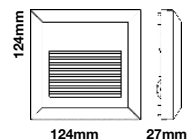

Sensor Compatible:	Yes
Voltage/Frequency:	AC:100-240V,50/60Hz
LED Type:	SMD
CRI:	>80
PF:	>0.5
Beam Angle:	55°

Body Type:	PC
Color of Fixture:	White
Shape:	Square
Dimension:	124x124x27mm
Cutting Size:	N/A
Box Qty:	50 Pcs