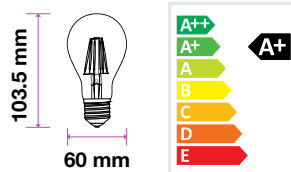

EQ. Watts:	60w
Voltage/Frequency:	AC:220-240V,50Hz
Commercial Type:	A60
LED Type:	Filament
CRI:	>70
PF:	>0.4
Base:	E27
Beam Angle:	300°
Body Type:	Glass
Dimension:	60×103.5mm
Box Qty:	100 Pcs