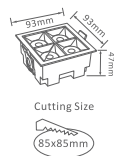

VT-2-16

SKU: 978 | 2700K Warm White
SKU: 977 | 4000K Day White

LED Downlight
16w | 1280 lm

Voltage/Frequency:	AC:220-240V, 50Hz
CRI:	>90
PF:	>0.9
Beam Angle:	12°
Body Type:	Aluminium
Dimension:	93×93×47mm
Box Qty:	50