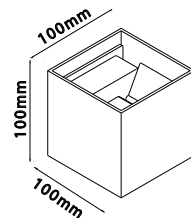

Square-Bridgelux

VT-759

6w | 660lm

Sensor Compatible:	Yes	PF:	>0.45
Voltage/Frequency:	AC:220–240V,50/60Hz	Beam Angle:	Adjustable 5°-120°
Luminous Flux:	660lm	Body Type:	Aluminium
IP Rating:	IP65	Dimension:	100×100×100mm
CRI:	>80	Box Qty:	20 Pcs