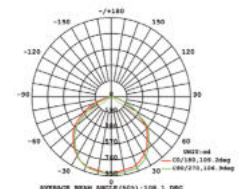

Sensor Compatible:	Yes
Voltage/Frequency:	AC:220-240V,50Hz
Color of Fixture:	Black
CRI:	>70
PF:	>0.9
IP Rating:	IP65
Beam Angle:	110°
Body Type:	Aluminium
Dimension:	330×271×33mm
Box Qty:	5 Pcs