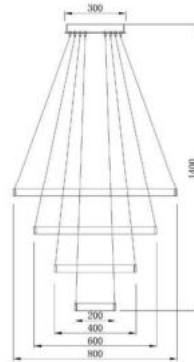

4 Step Chandeliers

84W

SKU:97041 - 3IN1

Voltage/Frequency:	AC:220-240V,50Hz
Luminous Flux:	4682lm
LED Type:	SMD
CRI:	>80
PF:	>0.5
Beam Angle:	120°
No. of LED:	1376 pcs
Material :	Metal+Silicone
Unit GW :	3.7 Kg
Life Span:	20,000 Hours
Size :	800×1400mm
Box Qty:	1Pcs