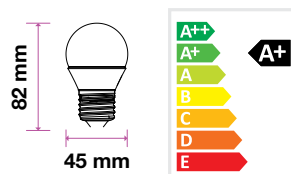

Bulbs-G45-E27
VT-1830
4w | 320 lm

SKU: 4160 - 2700K Warm White

EQ. Watts:	30w
Voltage/Frequency:	AC:220-240V,50Hz
Commercial Type:	G45
LED Type:	SMD
CRI:	>80
PF:	>0.4
Base:	E27
Beam Angle:	180°
Body Type:	ThermoPlastic
Dimension:	45x82mm
Box Qty:	200 Pcs