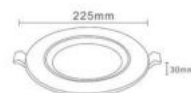

LED Downlight
30w | 2400 lm

VT-2-30

SKU: 845 | 3000K Warm White

SKU: 846 | 4000K Day White

SKU: 832 | 6400K White

Voltage/Frequency:	AC:85-265V, 50/60Hz
CRI:	>80
PF:	>0.9
Beam Angle:	120°
Body Type:	Aluminium
Dimension:	Ø225×30mm
Cutting Size:	ø195 mm
Box Qty:	10