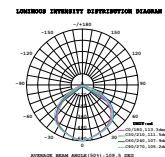

LED Floodlights
20w | 1600 lm

VT-20-B

SKU: 439 | 3000K Warm White
SKU: 441 | 6400K White

Voltage/Frequency:	AC:220-240V, 50Hz
CRI:	>80
PF:	>0.9
Beam Angle:	100°
Body Type:	Die Cast Aluminium
Dimension:	153x27x132mm
Box Qty:	20