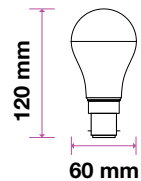

VT-231

SKU: 853 | 6400K White

EQ. Watts:	75w
Voltage/Frequency:	AC:220-240V, 50Hz
Commercial Type:	A60
CRI:	>80
PF:	>0.5
Base:	B22
Beam Angle:	200°
Body Type:	Thermoplastic
Dimension:	Ø60×120mm
Box Qty:	96