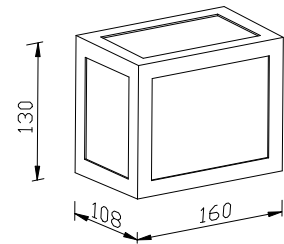

Black

SKU: 8340 – 3000K Warm White

Wall Lights

VT-822

12w | 750lm

Sensor Compatible:	Yes	PF:	>0.5
Voltage/Frequency:	AC:100-240V,50/60Hz	Beam Angle:	140°
Luminous Flux:	750lm	Body Type:	PC
IP Rating:	IP65	Dimension:	130x160mm
CRI:	>80	Box Qty:	20 Pcs

White

SKU: 8217 – 3000K Warm White

Ceiling-Blade Lights

VT-707

7w | 770lm

Sensor Compatible:	Yes	PF:	>0.5
Voltage/Frequency:	AC:220-240V,50/60Hz	Beam Angle:	360°
Luminous Flux:	770lm	Body Type:	Aluminium
IP Rating:	IP65	Dimension:	110x120x170mm
CRI:	>80	Box Qty:	20 Pcs