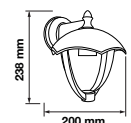

Wall Lamp

VT-731

SKU: 7047

Voltage:	AC:220-240V,50Hz
Max.Watts:	40W
IP Rating:	IP44
Holder:	E27
Color of Fixture:	Black
Body Type:	Aluminium+Plastic
Size:	200x238mm
Box Qty:	6 Pcs