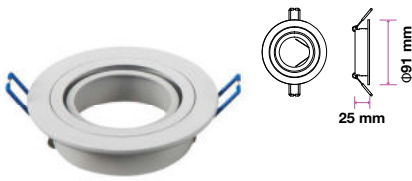

Fitting-Round-GU10

Model No	VT-782RD-WH
SKU:	3599
Base:	GU10
Material:	Aluminium
Shape:	Round
Color of Fixture:	White
Dimension:	Ø91x25mm
Cutting Size:	Ø75mm
Box Qty:	100 Pcs