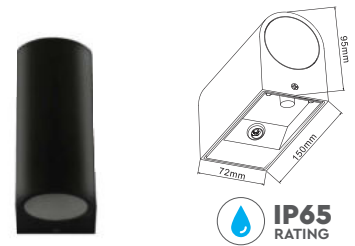

Wall Fitting GU10

Model No	VT-912RD
SKU:	92096
Base:	2xGU10
Material:	PC
Shape:	Round
Color of Fixture:	Black
Dimension:	72x95x150mm
Cutting Size:	NA
Box Qty:	20 Pcs