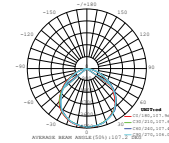

LUMINOUS INTENSITY DISTRIBUTION DIAGRAM