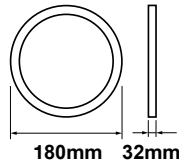

VT-18018SF-RD

SKU: 9688 – 3000K Warm White
SKU: 9294 – 4000K Day White
SKU: 9295 – 6000K White

Voltage/Frequency:	AC:180-265V, 50/60Hz
Beam Angle:	120°
LED Type:	SMD
CRI:	>70
PF:	>0.5
Shape:	Round
Body Type:	Aluminium
Dimension:	180x32mm
Box Qty:	20 Pcs