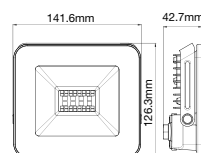

Voltage/Frequency:	AC:220-240V
Color of Fixture:	Black
CRI:	>80
PF:	>0.9
IP Rating:	IP65
Beam Angle:	100°
Body Type:	Aluminium
Dimension:	141.6×42.7×126.3mm
Box Qty:	20 Pcs

**CCT and Dimming
VIA SMART PHONE APP**