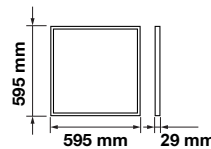

Surface Panel Backlite
50w | 4000lm

VT-6152

SKU: 96002 – 6500K White

Voltage/Frequency:	AC:220-240V,50/60Hz
Beam Angle:	110°
LED Type:	SMD
CRI:	>70
PF:	>0.5
Shape:	Square
Body Type:	FE+PC
Dimension:	595×595×29mm
Box Qty:	6 Pcs