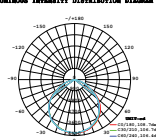

LED Floodlights
150w | 12000 lm

VT-150-B

- SKU: 477 | 6400K White

Voltage/Frequency:	AC:220-240V, 50Hz
CRI:	>80
PF:	>0.9
Beam Angle:	100°
Body Type:	Die Cast Aluminium
Dimension:	404x52x322mm
Box Qty:	2