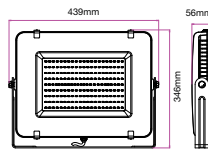

LED Floodlights
200w | 16000 lm

VT-200-W

SKU: 421 | 6400K White

Voltage/Frequency:	AC:220-240V, 50Hz
CRI:	>80
PF:	>0.9
Beam Angle:	100°
Body Type:	Die-Cast Aluminium
Dimension:	439x346x56mm
Box Qty:	2