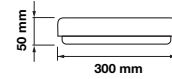

Ceiling Lights – Square

VT-8066SQ

25w | 2000lm

SKU: 1395 – 3000K Warm White

TRIMLESS
Luxurious Finish
SURFACE MOUNTED

Sensor Compatible:	Yes	Beam Angle:	110°
Voltage/Frequency:	AC:100-240V,50/60Hz	Color of Fixture:	White
Luminous Flux:	2000lm	Body Type:	PC
IP Rating:	IP44	Shape:	Square
CRI:	>80	Dimension:	300×300×50mm
PF:	>0.9	Box Qty:	10 Pcs