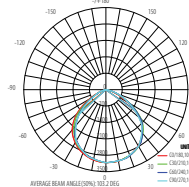

evolution

SuperBRIGHT
160
LUMENS/W

IP65
RATING

5 YEAR
WARRANTY