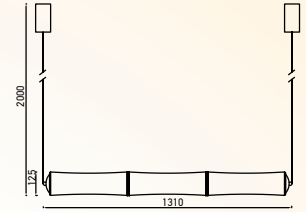

Designer Series Pendant-TRIAC
Dimmable
52w VT-7072

SKU: 3979 -3000K Warm White

Voltage/Frequency:	AC:220-240V,50Hz	No. of LED:	300 pcs
Luminous Flux:	3400lm	Material :	PC
LED Type:	SMD	Unit GW :	3.5 kgs
CRI:	>80	Life Span:	30,000 Hours
PF:	>0.9	Size :	1310x125x2000mm
Beam Angle:	120°	Box Qty:	1Pcs

Floor Lamps

32w VT-7048

SKU: 3976 3000K Warm White

Voltage/Frequency:	AC:220-240V,50Hz
Luminous Flux:	2100lm
LED Type:	SMD
CRI:	>80
PF:	>0.9
Beam Angle:	120°
No. of LED:	200 pcs
Material :	PC
Unit GW :	5.60 kgs
Life Span:	30,000 Hours
Size :	200x900mm
Box Qty:	1Pcs

Mirror Lights

17w VT-8505

SKU: 40441 - 6400K White

Voltage/Frequency:	AC:200-240V,50/60Hz
Luminous Flux:	600lm
CRI:	>80
Beam Angle:	120°
Material :	Iron
Unit GW :	6 Kg
IP Rating:	IP44
Size :	500x390x35mm
Box Qty:	1Pcs