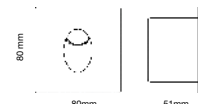

Steplight-Square

VT-1109

3w | 120lm

SKU: 1209 – 3000K Warm White

SKU: 1210 – 4200K Day White

Sensor Compatible:	Yes
Voltage/Frequency:	AC:100–240V,50/60Hz
LED Type:	COB
CRI:	>80
PF:	>0.5
Beam Angle:	15°

Body Type:	Aluminium
Color of Fixture:	White
Shape:	Square
Dimension:	80×80×51mm
Cutting Size:	Ø62mm
Box Qty:	100 Pcs