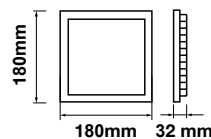

VT-18019SF-SQ

SKU: 96012 – 6000K White

Voltage/Frequency:	AC:180-265V, 50/60Hz
Beam Angle:	120°
LED Type:	SMD
CRI:	>70
PF:	>0.5
Shape:	Square
Body Type:	Aluminium
Dimension:	180x180x32mm
Box Qty:	30 Pcs