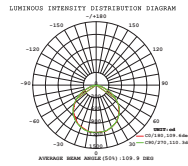

LED Streetlight
30w | 3000 lm
VT-31ST

SKU: 538 | 6400K White

Voltage/Frequency:	AC:200-240V
CRI:	>80
PF:	>0.9
Beam Angle:	110°
Body Type:	Die-Cast Aluminium
Dimension:	302×130×66mm
Box Qty:	4