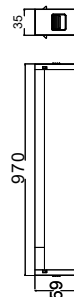

Magnetic Linear Light
20w | 1600lm

NEW

VT-4121

SKU: 7954 – 3000K Warm White
SKU: 7955 – 4000K Day White

Voltage/Frequency:	DC:24V	Beam Angle:	100°
Luminous Flux:	1600lm	Body Type:	Aluminium
LED Type:	SMD	Life span:	30,000 Hours
CRI:	>90	Dimension:	652×35×59mm
Color of Fixture:	Black	Box Qty:	12 PCS

3 YEAR WARRANTY*

Magnetic Linear Light
30w | 2700lm

NEW

VT-4131

SKU: 7956 – 3000K Warm White
SKU: 7957 – 4000K Day White

Voltage/Frequency:	DC:24V	Beam Angle:	100°
Luminous Flux:	2700lm	Body Type:	Aluminium
LED Type:	SMD	Life span:	30,000 Hours
CRI:	>90	Dimension:	970×35×59mm
Color of Fixture:	Black	Box Qty:	12 PCS

3 YEAR WARRANTY*