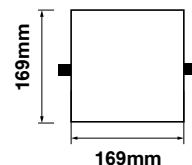

Adjustable 2IN1 Square
24w | 2160lm

Cutting Size:
70-130mm (Adjustable)

VT-6124-SQ

SKU: 96076 – 6500K White

Voltage/Frequency:	AC:220-240V,50/60Hz
Beam Angle:	120°
LED Type:	SMD
CRI:	>70
PF:	>0.5
Shape:	Square
Body Type:	Iron+PC
Dimension:	169x169mm
Box Qty:	20 Pcs