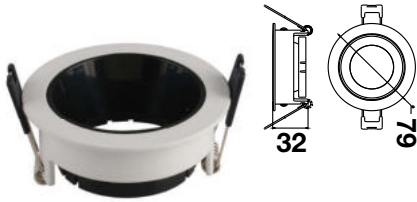

Fitting Round-GU10

Model No	VT-872-WB
SKU:	3153
Base:	GU10
Material:	Aluminium+PC
Shape:	Round
Color of Fixture:	White+Black
Dimension:	79×32mm
Cutting Size:	72mm
Box Qty:	50 Pcs