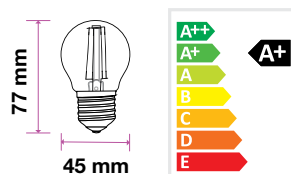

EQ. Watts:	40w
Voltage/Frequency:	AC:220-240V,50Hz
Commercial Type:	G45
LED Type:	Filament
CRI:	>70
PF:	>0.4
Base:	E27
Beam Angle:	300°
Body Type:	Glass
Dimension:	45×77mm
Box Qty:	100 Pcs