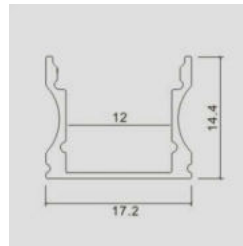

Box Qty. 120 Pcs

Aluminium Profiles-Milky

Model No:	VT-8110
SKU:	3354
Dimension:	2000×17.2×15.5mm
Color of Fixture:	Milky

Aluminium Profiles-White

Model No:	VT-8110-W
SKU:	3366
Dimension:	2000×17.2×15.5mm
Color of Fixture:	White3800157640169