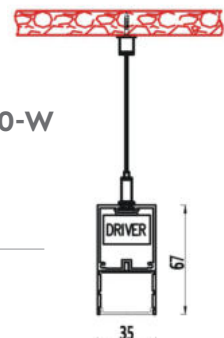

Linear Hanging Lights

Discover V-TAC's reliable 40w suspended linear lights with a staggering lifespan of 30,000 hours. Designed with excellent heat dissipation. Perfect replacement for traditional and inefficient linear lighting fixtures with the efficient LED provided by Samsung. Linear lights are offered in three colors variants Black, Silver and White.

- 30,000 hrs Lifespan
- AC:200-240V,50/60Hz
- 1.5 Meter Wire Length
- Aluminum Body

BLACK VT-7-40-B

SKU:882 | 3000K Warm White
SKU:374 | 4000K Day White

SILVER VT-7-40-S

SKU:375 | 4000K Day White

WHITE VT-7-40-W

SKU:376 | 4000K Day White