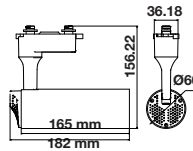

2 Line Tracklights
18w | 1260 lm

VT-418

SKU:20160 | 3000K Warm White
SKU: 20029 | 4000K Day White

Voltage/Frequency:	AC:220-240V, 50Hz
CRI:	>90
PF:	>0.9
Beam Angle:	24°
Body Type:	Aluminium
Dimension:	60×165×156mm
Box Qty:	20