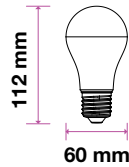

EQ. Watts:	30w
Voltage/Frequency:	AC:220-240V,50Hz
Commercial Type:	A60
LED Type:	SMD
CRI:	>80
PF:	>0.5
Base:	E27
Beam Angle:	200°
Body Type:	ThermoPlastic
Dimension:	60x112mm
Box Qty:	100 Pcs