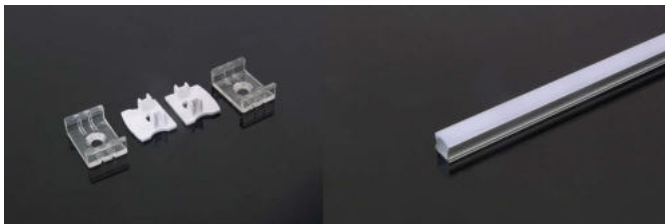

Box Qty. 120 Pcs

Aluminium Profiles-Milky

Model No:	VT-8110
SKU:	3354
Dimension:	2000×17.2×15.5mm
Color of Fixture:	Milky

Aluminium Profiles-White

Model No:	VT-8110-W
SKU:	3366
Dimension:	2000×17.2×15.5mm
Color of Fixture:	White3800157640169