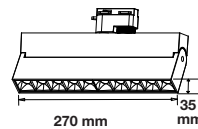

4 Line Tracklights
25W | 2000 lm

VT-431-B

SKU: 20007 | 4000K Day White

Voltage/Frequency:	AC:220-240V, 50Hz
CRI:	>90
PF:	>0.9
Beam Angle:	30°
Body Type:	Aluminium
Dimension:	35×270mm
Box Qty:	20