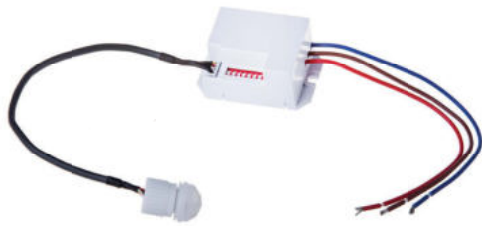

Infrared Sensor

VT-8022

SKU: 5082

Sensor Type:	Infrared
Colour:	White
Detection Range:	120°/360°
Voltage:	AC:220-240V,50/60Hz
Detection Distance:	3/6m(<24°C)
Rated Load:	Max 200W(LED)
Ambient Light:	10LUX/2000LUX(choice)
Body Type:	Plastic
IP Rating:	IP65
Dimension:	36.8×25.5×55.4mm
Time Delay:	5s,30s,1min,3min,5min,8min(choice)
Box Qty:	100 Pcs