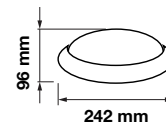

Dome Series – Oval

VT-8010-W

12w | 840lm

SKU: 1353 – 6400K White

Sensor Compatible:	Yes	Beam Angle:	120°
Voltage/Frequency:	AC:200-240V,50/60Hz	Color of Fixture:	White
Luminous Flux:	840lm	Body Type:	Plastic Clad Aluminium
IP Rating:	IP54	Shape:	Oval
CRI:	>70	Dimension:	242×165×96mm
PF:	>0.5	Box Qty:	10 Pcs