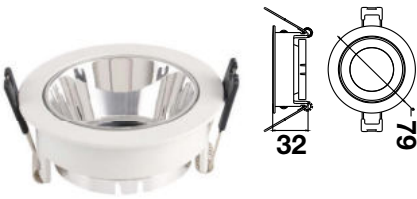

Fitting Round-GU10

Model No	VT-872-WC
SKU:	3156
Base:	GU10
Material:	Aluminium+PC
Shape:	Round
Color of Fixture:	White+Chrome
Dimension:	79×32mm
Cutting Size:	72mm
Box Qty:	50 Pcs