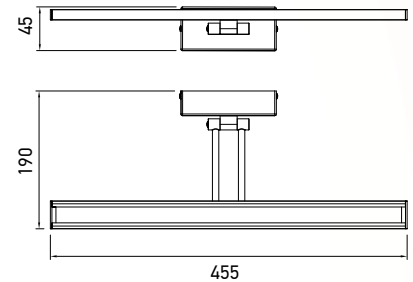

Mirror Light-Picture Chrome Wall

12W VT-7012 Built In LED

SKU: 3895 - 4000K Day White

Voltage/Frequency:	AC:220-240V,50Hz
Luminous Flux:	900lm
LED Type:	SMD
CRI:	>80
PF:	>0.5
Beam Angle:	120°

No. of LED:	60 pcs
Material :	Metal+PMMA
Unit GW :	0.82 Kg
Life Span:	20,000 Hours
Size :	640×55×185mm
Box Qty:	12Pcs