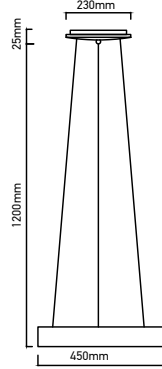

Built In LED

Pendant Light-Black

20w VT-25-1-B

SKU: 3993 -3000K Warm White

Voltage/Frequency:	AC:220-240V,50Hz
Luminous Flux:	1500lm
LED Type:	SMD
CRI:	>80
PF:	>0.9
Beam Angle:	120°
No. of LED:	140 pcs
Material :	Iron+Acrylic
Unit GW :	3.2 Kg
Life Span:	30,000 Hours
Size :	450mm
Box Qty:	1Pcs