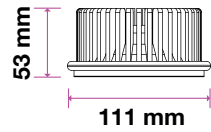

AR111 Downlight **VT-1121**
20W | 1800lm

SKU: 2792 | 3000K Warm White
SKU: 2793 | 4000K Day White
SKU: 2794 | 6400K White