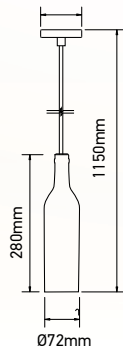

Model:	VT-7558-GN
SKU:	3767
Size:	72×280×1150mm
Box Qty:	25Pcs
Material:	Glass

Pendant Holder-Bottle-E14