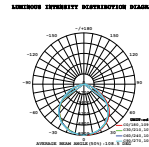

LED Floodlights
300w | 24000 lm

VT-300-B

SKU: 423 | 6400K White

Voltage/Frequency:	AC:220-240V, 50Hz
CRI:	>80
PF:	>0.9
Beam Angle:	100°
Body Type:	Die Cast Aluminium
Dimension:	529×55×415mm
Box Qty:	2

5 YEAR WARRANTY

IP65 RATING

① METER WIRE