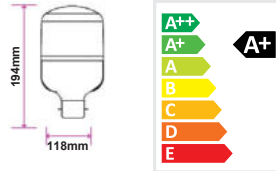

T120 B22
VT-2339
40w | 2880lm

SKU: 92048 - 6400K White

EQ. Watts:	170w
Voltage/Frequency:	AC:220-240V, 50Hz
Commercial Type:	T120
LED Type:	SMD
CRI:	>80
PF:	>0.5
Base:	B22
Beam Angle:	200°
Body Type:	Plastic
Dimension:	118x194mm
Box Qty:	20Pcs