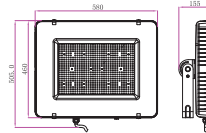

VT-405

SKU: 965 | 6400K White

LED Floodlights
400w | 48000 lm

Voltage/Frequency:	AC:220-240V, 50Hz
CRI:	>70
PF:	>0.9
Beam Angle:	100°
Body Type:	Die-Cast Aluminium
Dimension:	580×505×155mm
Box Qty:	1