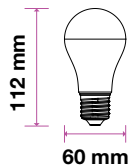

Bulbs-A60-E27-3 Step Dimming
VT-2011
9w | 806 lm

SKU: 4447 - 2700K Warm White
SKU: 4448 - 4000K Day White
SKU: 4449 - 6400K White

Smart Dimming Technology Without A Dimmer! At the click of button, change the lighting Power from 100% to 50% and if need to Reduce more click again to go to 15%.

EQ. Watts:	60w
Voltage/Frequency:	AC:220-240V,50Hz
Commercial Type:	A60
LED Type:	SMD
CRI:	>80
PF:	>0.5
Base:	E27
Beam Angle:	200°
Body Type:	ThermoPlastic
Dimension:	60×112mm
Box Qty:	100 Pcs