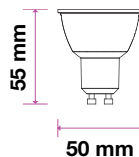

LED Spotlights
8w | 720 lm

VT-292

SKU: 872 | 3000K Warm White
SKU: 873 | 4000K Day White
SKU: 874 | 6400K White

EQ. Watts:	80w
Voltage/Frequency:	AC:220-240V, 50Hz
CRI:	>80
PF:	>0.5
Base:	GU10
Beam Angle:	110°
Body Type:	Plastic
Dimension:	Ø50×55mm
Box Qty:	200