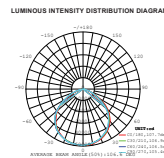

VT-1055

SKU: 969 | 6400K White

LED Floodlights
1000w | 120000 lm

Voltage/Frequency:	AC:220-240V, 50Hz
CRI:	>70
PF:	>0.9
Beam Angle:	100°
Body Type:	Die-Cast Aluminium
Dimension:	709×155×760mm
Box Qty:	1