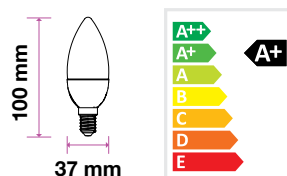

Clear Candle E14

VT-1818

4w | 360lm

SKU: 9507 - 2700K Warm White