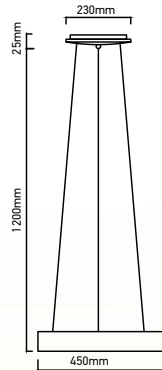

Built In LED

Pendant Light-Coffee

20w VT-25-1-C

SKU: 3994 -3000K Warm White

Voltage/Frequency:	AC:220-240V,50Hz
Luminous Flux:	1500lm
LED Type:	SMD
CRI:	>80
PF:	>0.9
Beam Angle:	120°
No. of LED:	140 pcs
Material :	Iron+Acrylic
Unit GW :	3.2 Kg
Life Span:	30,000 Hours
Size :	450mm
Box Qty:	1Pcs