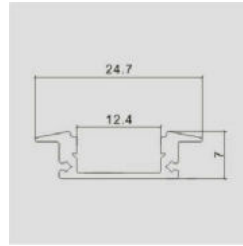

Box Qty. 180 Pcs

Aluminium Profiles-Milky

Model No:	VT-8106
SKU:	3350
Dimension:	2000×24.7×7mm
Color of Fixture:	Milky

Aluminium Profiles-White

Model No:	VT-8106-W
SKU:	3368
Dimension:	2000×24.7×7mm
Color of Fixture:	White3800157640183