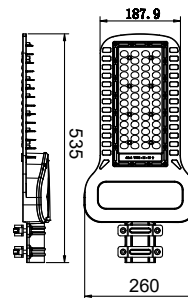

LED Streetlight
100w | 12000 lm
VT-104ST

SKU: 961 | 6400K White

Voltage/Frequency:	AC:120-240V, 50/60Hz
CRI:	>70
PF:	>0.9
Beam Angle:	110°
Body Type:	Aluminium
Dimension:	535×260×64mm
Box Qty:	2