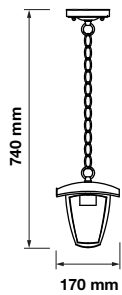

Ceiling Lamp

VT-735

SKU: 7058

Voltage:	AC:220-240V,50Hz
Max.Watts:	60W
IP Rating:	IP44
Holder:	E27
Color of Fixture:	Black
Body Type:	Aluminium+Plastic
Size:	170x740mm
Box Qty:	10 Pcs