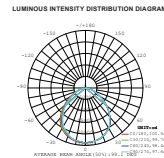

VT-505

SKU: 967 | 6400K White

LED Floodlights
500w | 60000 lm

Voltage/Frequency:	AC:220-240V, 50Hz
CRI:	>70
PF:	>0.9
Beam Angle:	100°
Body Type:	Die-Cast Aluminium
Dimension:	580×505×155mm
Box Qty:	1