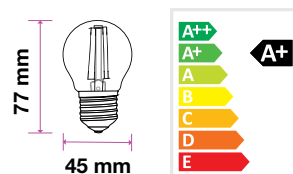

EQ. Watts:	35w
Voltage/Frequency:	AC:220-240V,50Hz
Commercial Type:	G45
LED Type:	Filament
CRI:	>70
PF:	>0.4
Base:	E27
Beam Angle:	300°
Body Type:	Glass
Dimension:	45x77mm
Box Qty:	100Pcs