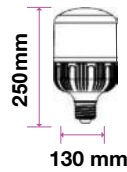

T140 E27
VT-2160-E27
60w | 4800lm

SKU: 92008 - 3000K Warm White
SKU: 92009 - 6000K White

EQ. Watts:	120w
Voltage/Frequency:	AC:220-240V, 50/60Hz
Commercial Type:	T140
LED Type:	SMD
CRI:	>70
PF:	>0.7
Base:	E27
Beam Angle:	180°
Body Type:	Aluminium+PC
Dimension:	130x250mm
Box Qty:	30 Pcs