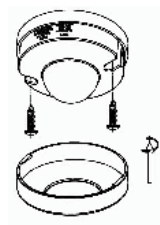

Infrared Sensor

VT-8004

SKU: 4968

Sensor Type:	Infrared
Colour:	White
Detection Range:	360°
Voltage:	AC:220-240V,50/60Hz
Detection Distance:	Max. 12m(<24°C)
Rated Load:	Max 300W(LED)
Ambient Light:	<3-2000LUX(adjustable)
Body Type:	PC
IP Rating:	IP20
Dimension:	Ø88x55mm
Time Delay:	Min. 10sec±3sec, Max. 15min±2min
Box Qty:	50 Pcs