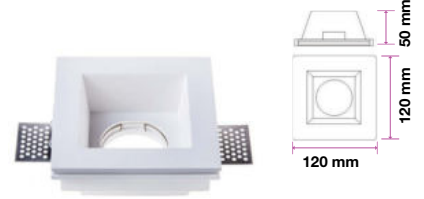

Fitting-Square-GU10

Model No	VT-763
SKU:	3649
Base:	GU10
Material:	Gypsum
Shape:	Square
Color of Fixture:	White
Dimension:	120×120×50mm
Cutting Size:	123×123mm
Box Qty:	24 Pcs