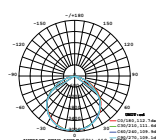

LUMINOUS INTENSITY DISTRIBUTION DIAGRAM

LED Floodlights
100w | 8000 lm

VT-100-B

- SKU: 412 | 3000K Warm White
- SKU: 413 | 4000K Day White
- SKU: 414 | 6400K White

Voltage/Frequency:	AC:220-240V, 50Hz
CRI:	>80
PF:	>0.9
Beam Angle:	100°
Body Type:	Die Cast Aluminium
Dimension:	291x30x240mm
Box Qty:	4