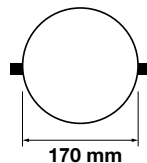

Adjustable 2IN1 Round
24w | 2160lm

Cutting Size:
65-155mm (Adjustable)

VT-6124-RD

SKU: 96075 – 6500K White

Voltage/Frequency:	AC:220-240V,50/60Hz
Beam Angle:	120°
LED Type:	SMD
CRI:	>70
PF:	>0.5
Shape:	Round
Body Type:	Iron+PC
Dimension:	Ø170mm
Box Qty:	20 Pcs