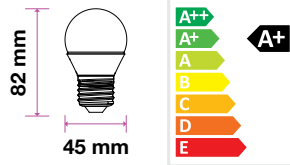

Bulbs-G45-E27

VT-1879N

5.5w | 470 lm

SKU: 7407 - 2700K Warm White

SKU: 7409 - 6400K White

EQ. Watts:	40w
Voltage/Frequency:	AC:220-240V,50Hz
Commercial Type:	G45
LED Type:	SMD
CRI:	>80
PF:	>0.5
Base:	E27
Beam Angle:	180°
Body Type:	ThermoPlastic
Dimension:	45x82mm
Box Qty:	200 Pcs