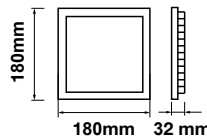

VT-18018SF-SQ

SKU: 9293 – 6000K White

Voltage/Frequency:	AC:180-265V, 50/60Hz
Beam Angle:	120°
LED Type:	SMD
CRI:	>70
PF:	>0.5
Shape:	Square
Body Type:	Aluminium
Dimension:	180x180x32mm
Box Qty:	20 Pcs