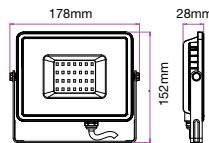

LED Floodlights
50w | 4000 lm
VT-50-W

SKU: 411 | 6400K White

Voltage/Frequency:	AC:220-240V, 50Hz
CRI:	>80
PF:	>0.9
Beam Angle:	100°
Body Type:	Die-Cast Aluminium
Dimension:	223x188x28mm
Box Qty:	8