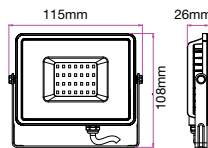

① METER WIRE

LED Floodlights
200w | 16000 lm

VT-200-W

SKU: 421 | 6400K White

Voltage/Frequency:	AC:220-240V, 50Hz
CRI:	>80
PF:	>0.9
Beam Angle:	100°
Body Type:	Die-Cast Aluminium
Dimension:	439x346x56mm
Box Qty:	2