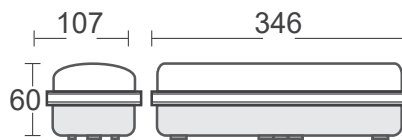

Exit Light – Bulkhead

3W VT-543

SKU: 83111 – 6400K White

12Hrs
CHARGING TIME

IP65
RATING

Lamp Type:	16 SMD LEDs
Lumens:	140lm
Input Voltage:	AC:220-240V,50/60Hz
Protection Rating:	IP65
Material :	PC Cover
Exit Lamp Type:	Wall – Bulkhead
Viewing Distance:	22 Meters From One side
Emergency Operation Time:	>3 Hours
Battery:	Ni-Cd 3.6v,1200mAh
Recharging Time:	12 Hours
Test Button:	Green Light Indicator Test Button
Stickers:	4 Stickers
Legends:	4 Ways Legend Available
Mode Of Operation:	Maintained
Size:	346x107x60mm
Box Qty:	12 Pcs