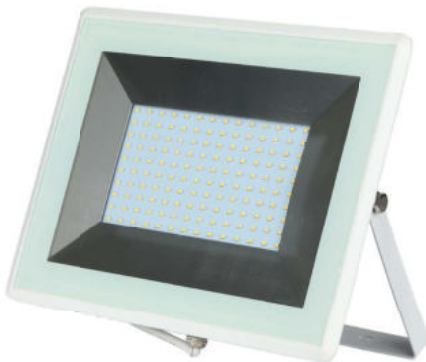

Sensor Compatible:	Yes
Voltage/Frequency:	AC:220-240V,50/60Hz
Color of Fixture:	White
CRI:	>70
PF:	>0.9
IP Rating:	IP65
Beam Angle:	110°
Body Type:	Aluminium
Dimension:	330×271×33mm
Box Qty:	5 Pcs

IP65
RATING