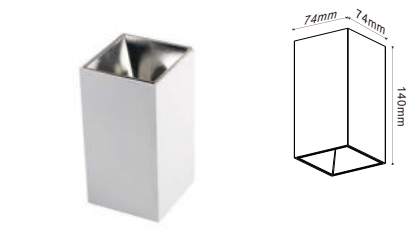

Fitting Square-GU10

Model No	VT-882-C
SKU:	8585
Base:	GU10
Material:	Aluminium + PC
Shape:	Square
Color of Fixture:	White frame + Chrome reflector
Dimension:	74×74×140mm
Cutting Size:	NA
Box Qty:	20 Pcs