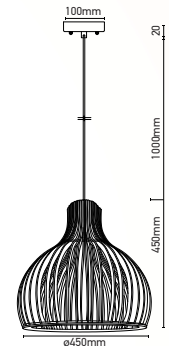

Model:	VT-4453
SKU:	40551
Size:	Ø450xH450mm
Box Qty:	1Pcs
Material:	Wooden