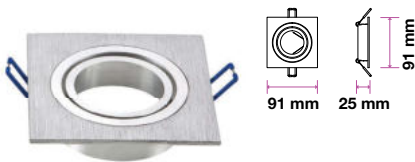

Fitting-Square-GU10

Model No	VT-782SQ-AB
SKU:	3606
Base:	1XGU10
Material:	Aluminium
Shape:	Square
Color of Fixture:	Aluminium Brush
Dimension:	91x91x25mm
Cutting Size:	75x75mm
Box Qty:	100 Pcs