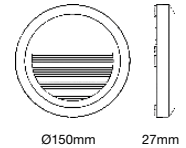

Sensor Compatible:	Yes
Voltage/Frequency:	AC:100-240V,50/60Hz
LED Type:	SMD
CRI:	>80
PF:	>0.5
Beam Angle:	55°

Body Type:	PC
Color of Fixture:	White
Shape:	Round
Dimension:	150x27mm
Cutting Size:	N/A
Box Qty:	50 Pcs