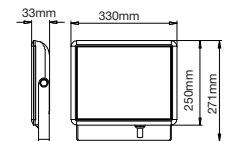

Slimline-White Body-White Wire
VT-49101W

100w | 8500lm

SKU: 5972 – 6400K White

Sensor Compatible:	Yes
Voltage/Frequency:	AC:220-240V,50Hz
Color of Fixture:	White
CRI:	>70
PF:	>0.9
IP Rating:	IP65
Beam Angle:	100°
Body Type:	Die Cast Aluminium
Dimension:	291×240×30mm
Box Qty:	4 Pcs

**IP65
RATING**

E Series-Black Body
VT-4051B

50w | 4250lm

SKU: 5958 – 3000K Warm
White

Sensor Compatible:	Yes
Voltage/Frequency:	AC:220-240V,50Hz
Color of Fixture:	Black
CRI:	>70
PF:	>0.9
IP Rating:	IP65
Beam Angle:	110°
Body Type:	Aluminium
Dimension:	245×192×28mm
Box Qty:	10 Pcs

**IP65
RATING**

E Series-Black Body
VT-40101B

100w | 8500lm

SKU: 5966 – 6500K White

Sensor Compatible:	Yes
Voltage/Frequency:	AC:220-240V,50Hz
Color of Fixture:	Black
CRI:	>70
PF:	>0.9
IP Rating:	IP65
Beam Angle:	110°
Body Type:	Aluminium
Dimension:	330×271×33mm
Box Qty:	5 Pcs

**IP65
RATING**