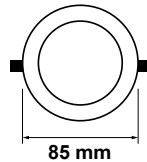

Basic Series Round
3w | 150lm

Cutting Size:
75mm

VT-3004-RD

SKU: 9607 – 3000K Warm White
SKU: 9606 – 6000K White

Voltage/Frequency:	AC:220-240V,50/60Hz
Beam Angle:	120°
LED Type:	SMD
CRI:	>70
PF:	>0.5
Shape:	Round
Body Type:	Aluminium
Dimension:	Ø85mm
Box Qty:	50 Pcs