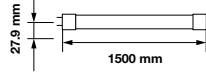

5
FEET

LED Tubes

22w | 3000 lm

VT-152

SKU: 674 | 4000K Day White

Voltage/Frequency:	AC:220-240V, 50Hz
CRI:	>80
PF:	>0.5
Beam Angle:	160°
Body Type:	Plastic
Dimension:	1500x27.9mm
Box Qty:	25