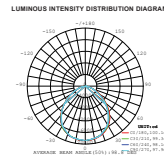

VT-405

SKU: 965 | 6400K White

LED Floodlights
400w | 48000 lm

Voltage/Frequency:	AC:220-240V, 50Hz
CRI:	>70
PF:	>0.9
Beam Angle:	100°
Body Type:	Die-Cast Aluminium
Dimension:	580×505×155mm
Box Qty:	1