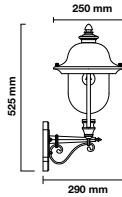

Wall Lamp

VT-853

SKU: 7532

Voltage:	AC:220-240V,50Hz
Max.Watts:	60W
IP Rating:	IP44
Holder:	E27
Color of Fixture:	Matt Black
Body Type:	Aluminium, Glass
Size:	290x250x525mm
Box Qty:	6 Pcs