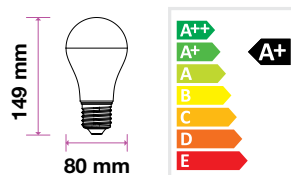

Bulbs-A80-E27
VT-2220
20w | 2452 lm

SKU: 2711 - 4000K Day White

EQ. Watts:	150w
Voltage/Frequency:	AC:220-240V, 50Hz
Commercial Type:	A80
LED Type:	SMD
CRI:	>80
PF:	>0.5
Base:	E27
Beam Angle:	200°
Body Type:	Thermoplastic
Dimension:	80x149mm
Box Qty:	50Pcs