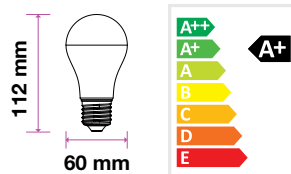

Bulbs-A60-E27
VT-2099
9w | 806 lm

SKU: 7260 - 3000K Warm White
SKU: 7262 - 6400K White

EQ. Watts:	60w
Voltage/Frequency:	AC:220-240V,50Hz
Commercial Type:	A60
LED Type:	SMD
CRI:	>80
PF:	>0.5
Base:	E27
Beam Angle:	200°
Body Type:	ThermoPlastic
Dimension:	60x112mm
Box Qty:	100 Pcs