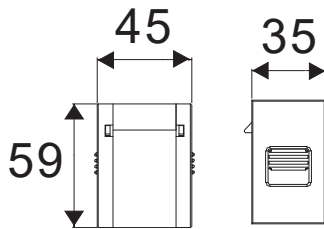

Voltage/Frequency:	DC:24V	Beam Angle:	30°
Luminous Flux:	35lm	Body Type:	Aluminium
LED Type:	SMD	Life span:	30,000 Hours
CRI:	>90	Dimension:	45x35x59mm
Color of Fixture:	Black	Box Qty:	40 PCS

UGR<19

Magnetic Linear Spotlight