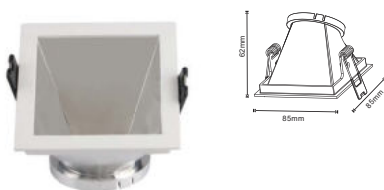

Recessed Fitting GU10

Model No	VT-875SQ
SKU:	92089
Base:	GU10
Material:	Aluminum+PC
Shape:	Square
Color of Fixture:	White
Dimension:	85x85x62mm
Cutting Size:	80x80mm
Box Qty:	50 Pcs