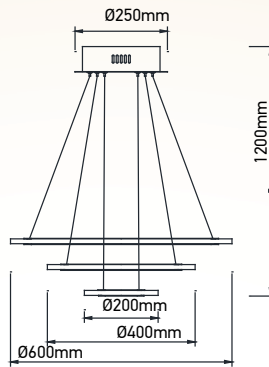

Built In **LED**

Chandelier-3 Step

70w VT-70-3D

SKU: 3904 - 3000K Warm White

Voltage/Frequency:	AC:100-240V,50Hz
Luminous Flux:	4900lm
LED Type:	SMD
CRI:	>80
PF:	>0.9
Beam Angle:	120°
No. of LED:	360 pcs
Material :	Acrylic+Aluminium
Unit GW :	3.50 Kg
Life Span:	20,000 Hours
Size :	600×600×1200mm
Box Qty:	1Pcs