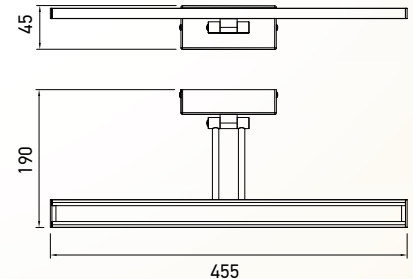

Mirror Movable Wall Lamp

8W VT-7009CH Built In LED

SKU: 3900 - 4000K Day white

Voltage/Frequency:	AC:220-240V,50Hz
Luminous Flux:	600lm
LED Type:	SMD
CRI:	>80
PF:	>0.8
Beam Angle:	120°

No. of LED:	40 pcs
Material :	Stainless Steel+Aluminium+PMMA
Unit GW :	0.8 Kg
Life Span:	20,000 Hours
Size :	455×45×190mm
Box Qty:	11Pcs