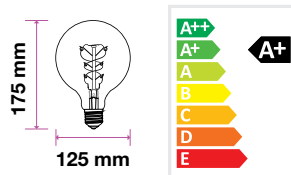

Amber Cover -Filament-Globe-E27
VT-2085D
5w | 300 lm

SKU: 7415 - 2200K Warm White