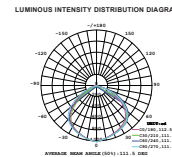

LED Floodlights
30w | 2400 lm
VT-30-W

SKU: 405 | 6400K White

Voltage/Frequency:	AC:220-240V, 50Hz
CRI:	>80
PF:	>0.9
Beam Angle:	100°
Body Type:	Die-Cast Aluminium
Dimension:	178x152x28mm
Box Qty:	10