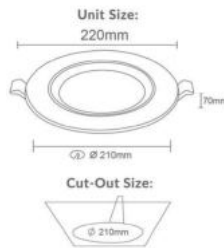

LED Downlight
20w | 1600 lm
VT-2-23

SKU: 20055 | 4000K Day White

Voltage/Frequency:	AC:85-265V, 50/60Hz
CRI:	>80
PF:	>0.9
Beam Angle:	120°
Body Type:	Aluminium
Dimension:	Ø160×70mm
Cutting Size:	ø150mm
Box Qty:	20

5 YEAR
WARRANTY

NEW

LED Downlight
30w | 2400 lm
VT-2-33

SKU: 20058 | 4000K Day White

Voltage/Frequency:	AC:85-265V, 50/60Hz
CRI:	>80
PF:	>0.9
Beam Angle:	120°
Body Type:	Aluminium
Dimension:	Ø220×70mm
Cutting Size:	ø210mm
Box Qty:	10

5 YEAR
WARRANTY

NEW