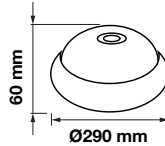

LED Downlights
12w | 800 lm

VT-13

SKU: 807 | 3000K Warm White

SKU: 808 | 4000K Day White

SKU: 809 | 6400K White

Voltage/Frequency:	AC:110-240V, 50/60Hz
CRI:	>80
PF:	>0.5
Beam Angle:	120°
Body Type:	Plastic Clad Aluminium
Dimension:	Ø290×60mm
Cutting Size:	NA
Box Qty:	10