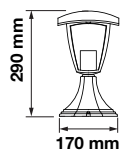

Stand Lamp

VT-734

SKU: 7057

Voltage:	AC:220-240V,50Hz
Max.Watts:	60W
IP Rating:	IP44
Holder:	E27
Color of Fixture:	Black
Body Type:	Aluminium+PC
Size:	170x290mm
Box Qty:	10 Pcs