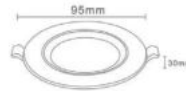

5 YEAR
WARRANTY

LED Downlights
12w | 800 lm

VT-13

SKU: 807 | 3000K Warm White

SKU: 808 | 4000K Day White

SKU: 809 | 6400K White

Voltage/Frequency:	AC:110-240V, 50/60Hz
CRI:	>80
PF:	>0.5
Beam Angle:	120°
Body Type:	Plastic Clad Aluminium
Dimension:	Ø290×60mm
Cutting Size:	NA
Box Qty:	10