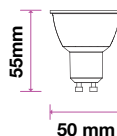

EQ. Watts:	50w
Voltage/Frequency:	AC:220-240V,50Hz
Luminous Flux:	500lm
LED Type:	SMD
CRI:	>80
PF:	>0.5
Base:	GU10
Beam Angle:	38°
Body Type:	Plastic
Dimension:	Ø50×55mm
Box Qty:	200 Pcs

MR16 Lens 38°

VT-1887

7w | 500lm

SKU: 9191 – 3000K Warm White
SKU: 9197 – 4000K Day White
SKU: 9192 – 6400K White