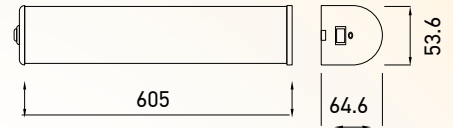

Mirror Surface Light – Chrome Cap

10W VT-7010-CH Built In **LED**

SKU: 3917 – 6400K White

Voltage/Frequency:	AC:220-240V,50/60Hz	No. of LED:	N/A
Luminous Flux:	950lm	Material :	Aluminium+PC
LED Type:	SMD	Unit GW :	0.63 Kg
CRI:	>80	Life Span:	30,000 Hours
PF:	>0.5	Size :	605×53.6×64.6mm
Beam Angle:	150°	Box Qty:	10Pcs

RECHARGEABLE

Ball Light

1w VT-7801

SKU: 40141 – RGB

Voltage/Frequency:	AC:100-240V,50Hz
Luminous Flux:	18lm
LED Type:	SMD
No. of LED:	2 pcs
Material :	LLDPE
Unit GW :	0.8 kgs
Life Span:	50,000 Hours
Size :	200×200×140mm
Box Qty:	8Pcs