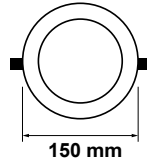

Basic Series Round
9w | 630lm

Cutting Size:
135mm

VT-9010

SKU: 96039 – 6000K White

Voltage/Frequency:	AC:200-240V,50/60Hz
Beam Angle:	120°
LED Type:	SMD
CRI:	>70
PF:	>0.5
Shape:	Round
Body Type:	Aluminium
Dimension:	Ø150mm
Box Qty:	40 Pcs