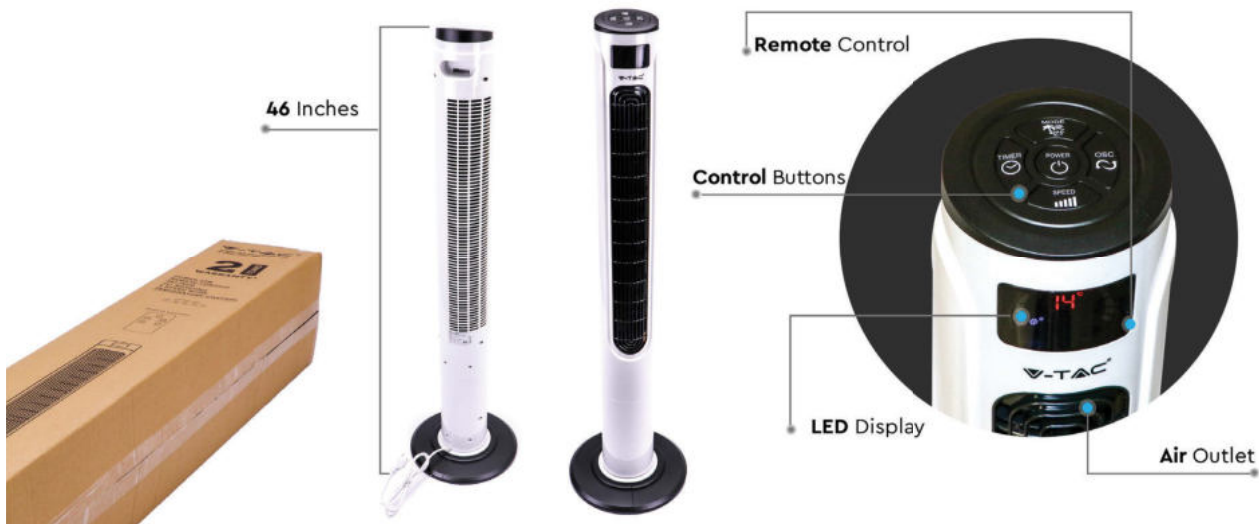

Tower Fan

VT-5546

SKU: 7901

3 Wind Mode
Normal | Natural | Sleep

3 Fan Speed
Low | Medium | High

- Power(Watts): 55
- Voltage/Freq: AC:220~240V,50Hz
- Size(inches): 46
- Material: ABS
- Unit Color: Black Finish
- Speed: 3(Low-Med-High)
- Wind Mode: 3 (Normal-Natural-Sleep)
- Timer: 1-15hrs(Max)
- Power Cord Length: 1.75m
- Plug Type: EU
- IP Rating: IP20
- Box Qty: 1pc