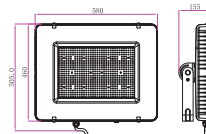

VT-505

SKU: 967 | 6400K White

LED Floodlights
500w | 60000 lm

Voltage/Frequency:	AC:220-240V, 50Hz
CRI:	>70
PF:	>0.9
Beam Angle:	100°
Body Type:	Die-Cast Aluminium
Dimension:	580×505×155mm
Box Qty:	1