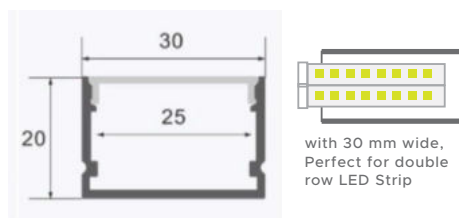

Aluminium Profiles-Milky

Model No:	VT-8118
SKU:	3371
Dimension:	2000×30×20mm
Color of Fixture:	Milky
Box Qty.	50 Pcs