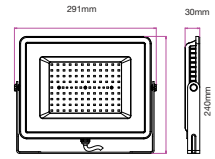

Slimline-White Body-White Wire
VT-49101W

100w | 8500lm

SKU: 5972 – 6400K White