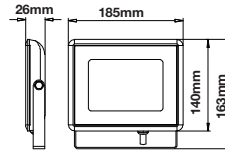

Sensor Compatible:	Yes
Voltage/Frequency:	AC:200-240V
Color of Fixture:	Black
CRI:	
PF:	>0.9
IP Rating:	IP65
Beam Angle:	110°
Body Type:	Aluminium
Dimension:	185×163×26mm
Box Qty:	20Pcs