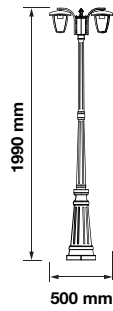

Stand Lamp

VT-739

SKU: 7062

Voltage:	AC:220-240V,50Hz
Max.Watts:	60Wx2
IP Rating:	IP44
Holder:	E27
Color of Fixture:	Black
Body Type:	Aluminium+Glass
Size:	500x1990mm
Box Qty:	1 Pcs