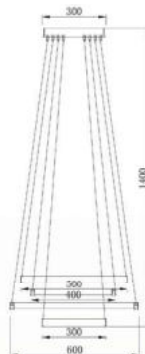

4 Step Chandeliers

85W

SKU:97039 - 3IN1

Voltage/Frequency:	AC:220-240V,50Hz
Luminous Flux:	2725lm
LED Type:	SMD
CRI:	>80
PF:	>0.5
Beam Angle:	120°
No. of LED:	1280 pcs
Material :	Metal+Silicone
Unit GW :	4.05 Kg
Life Span:	20,000 Hours
Size :	600×1400mm
Box Qty:	1Pcs