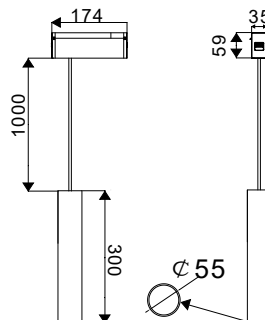

Magnetic Spotlight
15w | 900lm

VT-4215

SKU: 7966 – 3000K Warm White
SKU: 7967 – 4000K Day White

Voltage/Frequency:	DC:24V	Beam Angle:	36°
Luminous Flux:	900lm	Body Type:	Aluminium
LED Type:	COB	Life span:	30,000 Hours
CRI:	>90	Dimension:	166×100×55mm
Color of Fixture:	Black	Box Qty:	16 PCS

NEW

3 YEAR WARRANTY

UGR<19

Magnetic Pendant Light
15w | 1000lm

VT-4315

SKU: 7968 – 3000K Warm White
SKU: 7969 – 4000K Day White

Voltage/Frequency:	DC:24V	Beam Angle:	36°
Luminous Flux:	1000lm	Body Type:	Aluminium
LED Type:	COB	Life span:	30,000 Hours
CRI:	>90	Dimension:	300×55mm
Color of Fixture:	Black	Box Qty:	12 PCS

NEW

3 YEAR WARRANTY

UGR<19