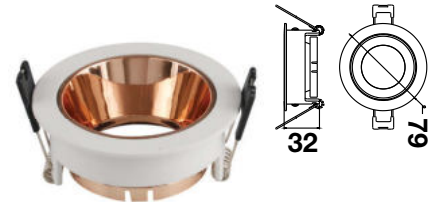

Fitting Round-GU10

Model No	VT-872-WRG
SKU:	3155
Base:	GU10
Material:	Aluminium+PC
Shape:	Round
Color of Fixture:	White+Rose Gold
Dimension:	79×32mm
Cutting Size:	72mm
Box Qty:	50 Pcs