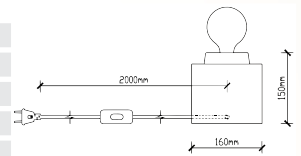

Concrete-Table Lamp

Model:	VT-7160
SKU:	3851
Size:	160x150x2000mm
Box Qty:	4Pcs
Material:	Concrete