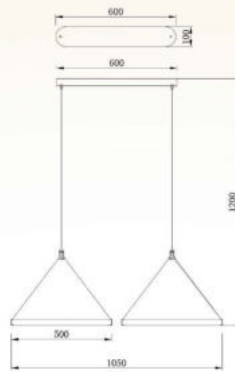

Designer Chandeliers

48W

SKU:97036 – 3IN1

Voltage/Frequency:	AC:220-240V,50Hz
Luminous Flux:	2163lm
LED Type:	SMD
CRI:	>80
PF:	>0.5
Beam Angle:	120°
No. of LED:	704 pcs
Material :	Metal+Silicone
Unit GW :	2.14 Kg
Life Span:	20,000 Hours
Size :	D:500×1200mm
Box Qty:	1Pcs