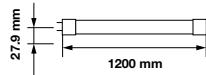

4
FEET

LED Tubes

18w | 1700 lm

VT-121

SKU: 654 | 4000K Day White

SKU: 655 | 6400K White

Voltage/Frequency:	AC:220-240V, 50Hz
CRI:	>80
PF:	>0.5
Beam Angle:	160°
Body Type:	Nano Plastic
Dimension:	1200x27.9mm
Box Qty:	25