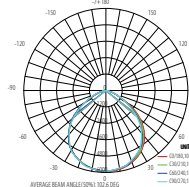

evolution

SuperBRIGHT
160
LUMENS/W

IP65
RATING

5 YEAR
WARRANTY