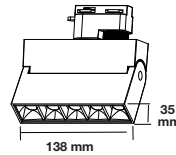

4 Line Tracklights
12W | 960 lm

VT-416-B

SKU: 20001 | 4000K Day White

Voltage/Frequency:	AC:220-240V, 50Hz
CRI:	>90
PF:	>0.5
Beam Angle:	30°
Body Type:	Aluminium
Dimension:	35×138mm
Box Qty:	40