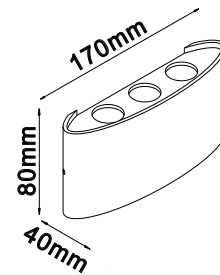

Black

SKU: 8615 - 3000K Warm White

White

SKU: 8613 - 3000K Warm White

Up-Down Lights

VT-846-B

6w | 540lm

Sensor Compatible:	Yes	PF:	>0.6
Voltage/Frequency:	AC:220-240V,50Hz	Beam Angle:	Up150° / Down150°
Luminous Flux:	540lm	Body Type:	Aluminium
IP Rating:	IP54	Dimension:	170x40x80mm
CRI:	>80	Box Qty:	20 Pcs

Black

SKU: 8609 - 3000K Warm White

White

SKU: 8610 - 3000K Warm White

LED Wall Lights

VT-831-CRD

7w | 400lm

Sensor Compatible:	Yes	PF:	>0.6
Voltage/Frequency:	AC:220-240V,50/60Hz	Beam Angle:	128°
Luminous Flux:	400lm	Body Type:	PC
IP Rating:	IP65	Dimension:	133x133mx67m
CRI:	>80	Box Qty:	20 Pcs