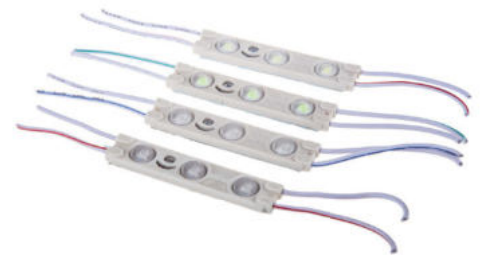

LED STRIP LIGHT set is a complete kit where we provide you with 5 meters of LED STRIP LIGHT, along with the POWER SUPPLY and CONNECTOR and REMOTE CONTROL (optional), to make it a complete kit. Available and made in different colour options as per requirement.

- LED Strip
- Remote control (included)
- Driver (included)
- Packing: Blister Pack, 5 meters roll

LED Strip Set -PLUG AND PLAY

SKU:	2354
Description:	LED Strip Set SMD5050 60 LEDs RGB IP65
BOX Qty:	48 Pcs

Modules-3 SMD-IP67

1w   **VT-28353**

- SKU: 5120 – 6000K White
- SKU: 93514 – 3000K Warm White
- SKU: 93513 – 4000K Day White
- SKU: 5121 -Red
- SKU: 5123 – Green

Voltage/Frequency:	DC:12V
Luminous Flux:	100lm
LED Type:	SMD
CRI:	>75
Beam Angle:	120°
Dimension:	53×12×4.6mm
IP Rating:	IP67
Box Qty.	200 Pcs

Aluminium Profiles-Milky

Model No:	VT-8113-3M
SKU:	92619
Dimension:	3000×17.4×7mm
Color of Fixture:	Milky
Box Qty.	60 Pcs

Aluminium Profiles-Milky

Model No:	VT-8110-3M
SKU:	92621
Dimension:	3000×17.2mm×15.5mm
Color of Fixture:	Milky
Box Qty.	50 Pcs

Aluminium Profiles-Milky

Model No:	VT-8107-3M
SKU:	92620
Dimension:	3000×23×15.5mm
Color of Fixture:	Milky
Box Qty.	50 Pcs