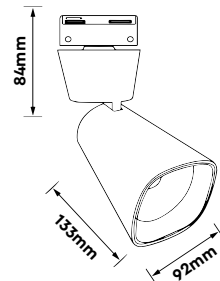

LED COB Tracklight

VT-4636-W

30w | 2100lm

- SKU: 96500 - 3000K Warm White
- SKU: 96504 - 4000K Day White
- SKU: 96501 - 6000K White

Sensor Compatible:	Yes
Voltage/Frequency:	AC:220-240V, 50/60Hz
LED Type:	COB
CRI:	>70
PF:	>0.9
Beam Angle:	21°
Color of Fixture:	White
Body Type:	Aluminium
Life span:	20,000 Hours
Dimension:	133.7X84X92mm
Box Qty:	20 Pcs