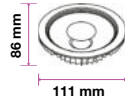

EQ. Watts:	75w
Voltage/Frequency:	AC/DC:12V,50Hz
Luminous Flux:	950lm
LED Type:	COB
CRI:	>80
PF:	>0.9
Base:	G53
Beam Angle:	20°
Body Type:	Plastic Clad Aluminium
Dimension:	Ø111x86x63mm
Box Qty:	60 Pcs