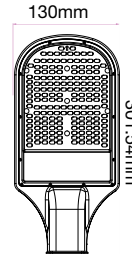

LED Streetlight
30w | 3000 lm
VT-31ST

SKU: 538 | 6400K White

Voltage/Frequency:	AC:200-240V
CRI:	>80
PF:	>0.9
Beam Angle:	110°
Body Type:	Die-Cast Aluminium
Dimension:	302×130×66mm
Box Qty:	4