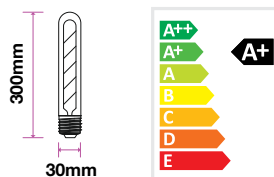

Amber Cover -Filaments-T30-E27
VT-2005
5w | 500 lm

SKU: 7142 - 2200K Warm White

EQ. Watts:	45w
Voltage/Frequency:	AC:220-240V,50/60Hz
Commercial Type:	T30
LED Type:	Filament
CRI:	>80
PF:	>0.5
Base:	E27
Beam Angle:	300°
Body Type:	Glass
Dimension:	30x300mm
Box Qty:	100 Pcs