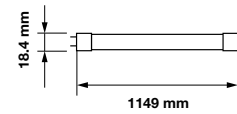

T5-Glass Plastic-120cm

VT-1225

16w | 1600lm

SKU: 6320 – 4000K Day White

SKU: 6321 – 6500K White

EQ. Watts:	28w	Holder:	G5
Voltage/Frequency:	AC:220-240V,50Hz	Instant start :	0-100% in < 1s
Luminous Flux:	1600lm	On/Off:	>15000
LED Type:	SMD	Life span:	20,000 Hours
CRI:	>80	Gross weight:	0.208 kg
PF:	>0.5	Dimension:	18,4×1149mm
Beam Angle:	160°	Box Qty:	25 Pcs
Body Type:	Glass with PET		