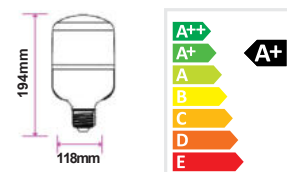

EQ. Watts:	170w
Voltage/Frequency:	AC:220-240V, 50Hz
Commercial Type:	T120
LED Type:	SMD
CRI:	>80
PF:	>0.5
Base:	E27
Beam Angle:	200°
Body Type:	Plastic
Dimension:	118x194mm
Box Qty:	20Pcs