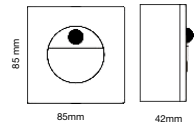

Step Light With Sensor

VT-8035

3w | 100lm

SKU: 5570 – 4000K Day White

Sensor Compatible:	Sensor Included
Voltage/Frequency:	AC:100–240V, 50/60Hz
LED Type:	SMD
CRI:	>80
PF:	>0.5
Beam Angle:	45°

Body Type:	Die cast Aluminum
Color of Fixture:	White
Shape:	Square
Dimension:	85×85×42mm
Cutting Size:	85×85mm
Box Qty:	100 Pcs