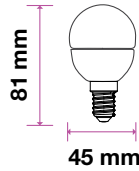

VT-270

SKU: 865 | 6400K White

EQ. Watts:	45w
Voltage/Frequency:	AC:220-240V, 50Hz
Commercial Type:	P45
CRI:	>80
PF:	>0.5
Base:	E14
Beam Angle:	180°
Body Type:	Thermoplastic
Dimension:	Ø45×81mm
Box Qty:	200