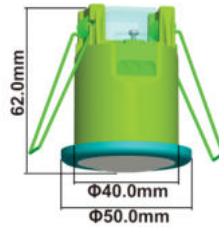

Infrared Sensor

VT-8092

SKU: 6608

Sensor Type:	Infrared
Colour:	White
Detection Range:	360°
Voltage:	AC:220-240V,50/60Hz
Detection Distance:	Max.8m (<24°C)
Rated Load:	Max. 400W (LED)
Ambient Light:	<3-2000LUX (adjustable)
Body Type:	PC
IP Rating:	IP20
Dimension:	Ø50×62mm
Time Delay:	10sec±3sec to 15min±2min(adjustable)
Box Qty:	100 Pcs