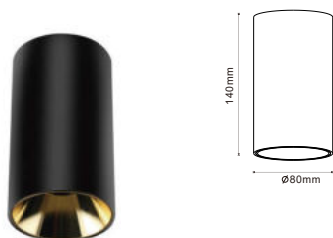

Surface Fitting Round-GU10

Model No	VT-882RD-BG
SKU:	92090
Base:	GU10
Material:	Aluminium + PC
Shape:	Round
Color of Fixture:	Black+Gold
Dimension:	ø80x140mm
Cutting Size:	NA
Box Qty:	20 Pcs