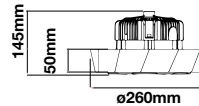

VT-9-103

SKU: 578 | 6400K White

LED Highbays

100w | 12000 lm

Voltage/Frequency:	AC:120-240V, 50/60Hz
CRI:	>80
PF:	>0.9
Beam Angle:	120°
Body Type:	Aluminium
Dimension:	Ø260×150mm
Box Qty:	1