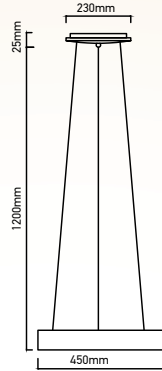

Built In LED

Pendant Light-White

20w VT-25-1-W

SKU: 3992 -3000K Warm White

Voltage/Frequency:	AC:220-240V,50Hz
Luminous Flux:	1500lm
LED Type:	SMD
CRI:	>80
PF:	>0.9
Beam Angle:	120°
No. of LED:	140 pcs
Material :	Iron+Acrylic
Unit GW :	3.2 Kg
Life Span:	30,000 Hours
Size :	450mm
Box Qty:	1Pcs