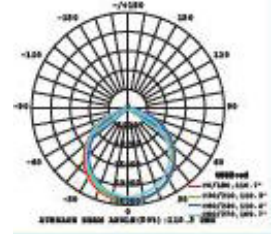

UFO-High Lumen-Meanwell Driver
VT-9500

500w | 65000lm

SKU: 5608 – 6400K White

Sensor Compatible:	Yes
Voltage/Frequency:	AC:90-295V,50Hz
LED Type:	SMD
CRI:	>80
PF:	>0.9
Beam Angle:	120°
Body Type:	Die Cast Aluminium
IP Rating:	IP65
Dimension:	Ø360
Box Qty:	1 Pcs

UFO Series 90°

VT-9105

100w | 8000lm

SKU: 5576 – 6400K White