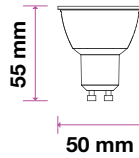

LED Spotlights
6.5w | 450 lm

VT-247D

SKU: 198 | 3000K Warm White
SKU: 199 | 4000K Day White

EQ. Watts:	55w
Voltage/Frequency:	AC:220-240V, 50Hz
CRI:	>80
PF:	>0.5
Base:	GU10
Beam Angle:	110°
Body Type:	Plastic
Dimension:	Ø50×55mm
Box Qty:	200