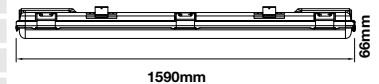

Waterproof Fitting-Tubes

VT-15022

44w | 4000lm

SKU: 6400 – 6400K White

2 LED TUBES INCLUDED

IP65 RATING

Voltage/Frequency:	AC:200-240V,50/60Hz	PF:	>0.9	Life span:	30,000 Hours
Luminous Flux:	4000lm	Beam Angle:	120°	Gross weight:	1.65 kg
LED Type:	SMD	Body Type:	Plastic+ABS	Dimension:	1590×116×66mm
CRI:	>80	On/Off:	>10,000	Box Qty:	10 Pcs