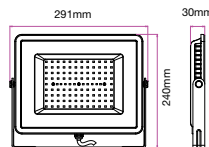

LED Floodlights
100w | 8000 lm

VT-100-B

- SKU: 412 | 3000K Warm White
- SKU: 413 | 4000K Day White
- SKU: 414 | 6400K White

Voltage/Frequency:	AC:220-240V, 50Hz
CRI:	>80
PF:	>0.9
Beam Angle:	100°
Body Type:	Die Cast Aluminium
Dimension:	291x30x240mm
Box Qty:	4