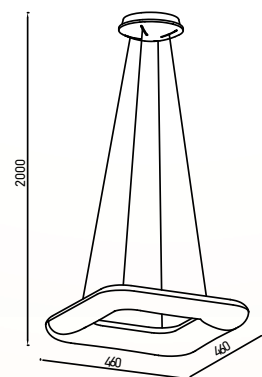

COLOR CHANGING WITH REMOTE

Designer Series Pendant-Color

40w VT-7461

SKU: 3962 -3IN1

Voltage/Frequency:	AC:220-240V,50Hz
Luminous Flux:	3600lm
LED Type:	SMD
CRI:	>80
PF:	>0.9
Beam Angle:	120°
No. of LED:	384 pcs
Material :	PC
Unit GW :	3.00 kgs
Life Span:	30,000 Hours
Size :	460×460×2000mm
Box Qty:	1Pcs