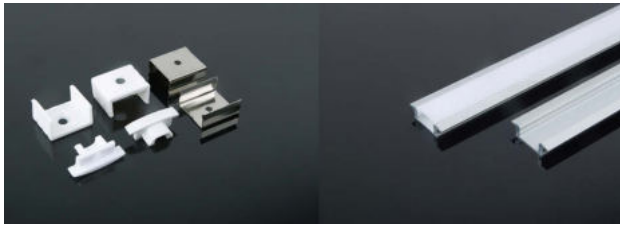

Box Qty. 180 Pcs

Aluminium Profiles-Milky

Model No:	VT-8106
SKU:	3350
Dimension:	2000×24.7×7mm
Color of Fixture:	Milky

Aluminium Profiles-White

Model No:	VT-8106-W
SKU:	3368
Dimension:	2000×24.7×7mm
Color of Fixture:	White3800157640183