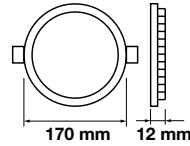

LED Mini Panels
12w | 1000 lm

VT-612RD

SKU: 712 | 3000K Warm White

Voltage/Frequency:	AC:85-265V, 50/60Hz
CRI:	>80
PF:	>0.6
Beam Angle:	120°
Body Type:	Aluminium
Dimension:	170x12mm
Cutting Size:	ø160mm
Box Qty:	20