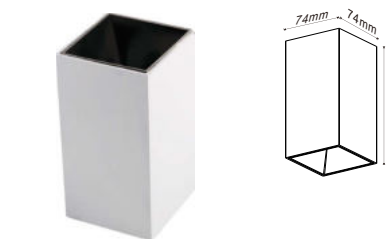

Fitting Square-GU10

Model No	VT-882-B
SKU:	8584
Base:	GU10
Material:	Aluminium + PC
Shape:	Square
Color of Fixture:	White frame + Black reflector
Dimension:	74×74×140mm
Cutting Size:	NA
Box Qty:	20 Pcs