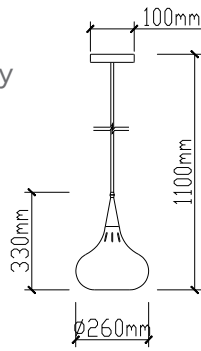

Danish Wood-Bronze Canopy

Model:	VT-7225
SKU:	3816
Size:	260×330×1111mm
Box Qty:	8Pcs
Material:	Aluminium+Sand Finish

Wooden Top Iron-Black