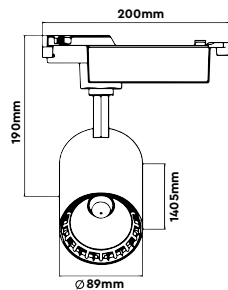

LED Tracklight

VT-4637-B

30w | 2100lm

- SKU: 96509 - 3000K Warm White
- SKU: 96510 - 4000K Day White
- SKU: 96511 - 6500K White

Sensor Compatible:	Yes
Voltage/Frequency:	AC:220-240V, 50/60Hz
LED Type:	COB
CRI:	>70
PF:	>0.5
Beam Angle:	36°
Color of Fixture:	Black
Body Type:	Die Casting Material
Life span:	20,000 Hours
Dimension:	200×140.5×190mm
Box Qty:	20 Pcs