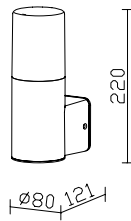

Wall Fittings GU10

VT-7616

SKU: 7566

Voltage:	AC:220-240V,50-60Hz
Max.Watts:	35W
IP Rating:	IP54
Holder:	GU10
Color of Fixture:	Black
Body Type:	Aluminium body+opal PC diffuser
Size:	121x80x220mm
Box Qty:	6 Pcs