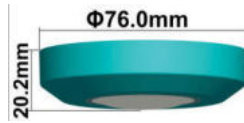

NEW

Infrared Sensor

VT-8091-W

SKU: 6606

Sensor Type:	Infrared
Colour:	White
Detection Range:	360°
Voltage:	AC:110-240V,50/60Hz
Detection Distance:	Max.8m (<24°C)
Rated Load:	Max.200W(AC:220-240V)/100W(AC:110-130V) LED
Ambient Light:	<3-2000LUX (adjustable)
Body Type:	PC
IP Rating:	IP20
Dimension:	Ø76x20.2mm
Time Delay:	10sec±3sec to 7min±2min(adjustable)
Box Qty:	100 Pcs