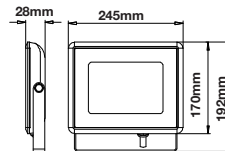

Sensor Compatible:	Yes
Voltage/Frequency:	AC:200-240V
Color of Fixture:	Black
CRI:	
PF:	>0.9
IP Rating:	IP65
Beam Angle:	110°
Body Type:	Aluminium
Dimension:	245×192×28mm
Box Qty:	10Pcs