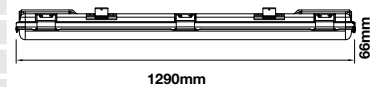

Waterproof Fitting-Tubes

VT-12023

36w | 3400lm

SKU: 6399 – 6400K White

2 LED TUBES INCLUDED

IP65 RATING

Voltage/Frequency:	AC:200-240V,50/60Hz	PF:	>0.9	Life span:	30,000 Hours
Luminous Flux:	3400lm	Beam Angle:	120°	Gross weight:	1.33 kg
LED Type:	SMD	Body Type:	Plastic+ABS	Dimension:	1290×116×66mm
CRI:	>80	On/Off:	>10,000	Box Qty:	10 Pcs