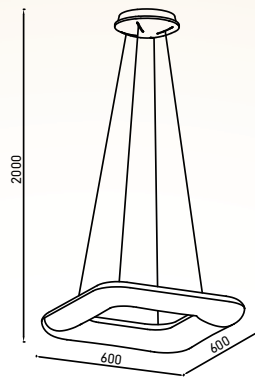

COLOR CHANGING WITH REMOTE

Designer Series Pendant-Color

42W   **VT-7607**

SKU: 3963 -3IN1

Voltage/Frequency:	AC:220-240V,50Hz
Luminous Flux:	3400lm
LED Type:	SMD
CRI:	>80
PF:	>0.9
Beam Angle:	120°
No. of LED:	384 pcs
Material :	PC
Unit GW :	4.80 kgs
Life Span:	30,000 Hours
Size :	600×600×2000mm
Box Qty:	1Pcs