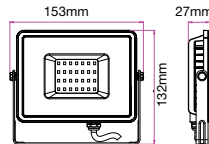

LED Floodlights
30w | 2400 lm
VT-30-W

SKU: 405 | 6400K White

Voltage/Frequency:	AC:220-240V, 50Hz
CRI:	>80
PF:	>0.9
Beam Angle:	100°
Body Type:	Die-Cast Aluminium
Dimension:	178x152x28mm
Box Qty:	10