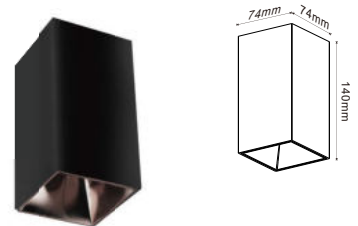

Surface Fitting Round-GU10

Model No	VT-882SQ-BC
SKU:	92095
Base:	GU10
Material:	Aluminium + PC
Shape:	Square
Color of Fxture:	Black+Champagne
Dimension:	ø80×140mm
Cutting Size:	NA
Box Qty:	20 Pcs