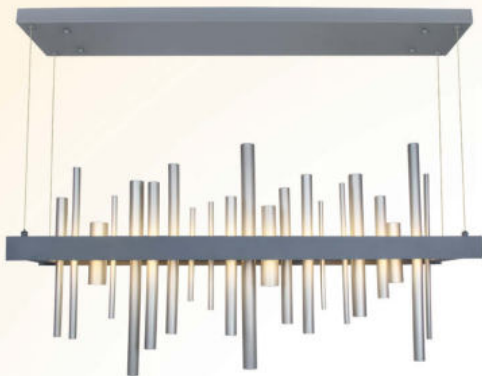

Designer Pendants

14w

SKU: 97027 - 3000K Warm White

Voltage/Frequency:	AC:220-240V,50Hz
Luminous Flux:	500lm
LED Type:	SMD
CRI:	>80
PF:	>0.5
Beam Angle:	120°
No. of LED:	180 pcs
Material :	Metal
Unit GW :	9 Kg
Life Span:	20,000 Hours
Size :	1000x900mm
Box Qty:	1Pcs