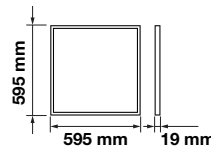

2 IN 1 Panels
36w | 2880lm

VT-6139

SKU: 6380 – 4000K Day White
SKU: 6381 – 6500K White

Voltage/Frequency:	AC:200-240V,50/60Hz
Beam Angle:	120°
LED Type:	SMD
CRI:	>80
PF:	>0.9
Shape:	Square
Body Type:	Iron+PS
Dimension:	595×595×19mm
Box Qty:	1 Pc