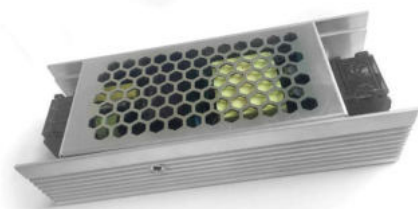

SKU :	3248	Output:	DC:12V
Watts:	150w	Unit Size:	192×62×38mm
Current Capacity:	12.5A	Box Qty.	15 Pcs
Input Power:	AC: 100-264V,50/60Hz		

Power Supply-Plastic-IP44
VT-23019

SKU :	3237	Output:	DC:12V
Watts:	18w	Unit Size:	73×27×43mm
Current Capacity:	1.5A	Box Qty.	120 Pcs
Input Power:	AC: 100-264V,50/60Hz		