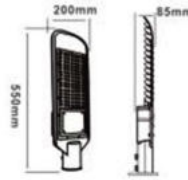

LED Streetlight

100w | 10000 lm

VT-107ST

SKU: 20157 | 6000K White

Voltage/Frequency:	110-265V,50/60Hz
CRI:	>70
PF:	>0.9
Beam Angle:	120°
Body Type:	Aluminium
Dimension:	200x85x550mm
Box Qty:	5