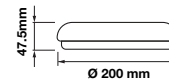

TRIMLESS
Luxurious Finish
SURFACE MOUNTED

Sensor Compatible:	Yes	Beam Angle:	110°
Voltage/Frequency:	AC:100-240V,50/60Hz	Color of Fixture:	White
Luminous Flux:	1250lm	Body Type:	PC
IP Rating:	IP44	Shape:	Square
CRI:	>80	Dimension:	200x200x47.5
PF:	>0.6	Box Qty:	20 Pcs

Ceiling Lights – Round

VT-8033RD

15w | 1250lm

SKU: 1389 – 6400K White