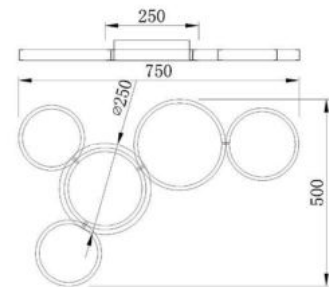

Designer Chandeliers

48W

SKU:97036 – 3IN1

Voltage/Frequency:	AC:220-240V,50Hz
Luminous Flux:	2163lm
LED Type:	SMD
CRI:	>80
PF:	>0.5
Beam Angle:	120°
No. of LED:	704 pcs
Material :	Metal+Silicone
Unit GW :	2.14 Kg
Life Span:	20,000 Hours
Size :	D:500×1200mm
Box Qty:	1Pcs

Designer Wall Lamps

31W

SKU: 97037 – 3IN1

Voltage/Frequency:	AC:220-240V,50Hz	No. of LED:	576 pcs
Luminous Flux:	1500lm	Material :	Metal+Silicone
LED Type:	SMD	Unit GW :	1.8 Kg
CRI:	>80	Life Span:	20,000 Hours
PF:	>0.5	Size :	750×500mm
Beam Angle:	120°	Box Qty:	1Pcs

Designer Wall Lamps

84W

SKU: 97034 – 3IN1

Voltage/Frequency:	AC:220-240V,50Hz	No. of LED:	1376 pcs
Luminous Flux:	2814lm	Material :	Metal+Acrylic
LED Type:	SMD	Unit GW :	4.37 Kg
CRI:	>80	Life Span:	20,000 Hours
PF:	>0.5	Size :	950×650mm
Beam Angle:	120°	Box Qty:	1Pcs