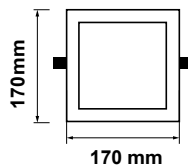

Basic Series Square
12w | 840lm

Cutting Size:
155x155mm

VT-12013-SQ

SKU: 9617 – 3000K Warm White
SKU: 9616 – 6000K White

Voltage/Frequency:	AC:200-240V,50/60Hz
Beam Angle:	120°
LED Type:	SMD
CRI:	>80
PF:	>0.5
Shape:	Square
Body Type:	Aluminium+PS/Glass
Dimension:	170x170mm
Box Qty:	50 Pcs