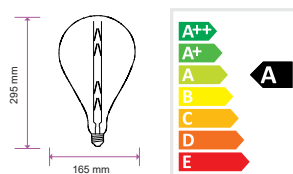

EQ. Watts:	NA
Voltage/Frequency:	AC:220-240V,50Hz
Commercial Type:	G165
LED Type:	Filament
CRI:	>80
PF:	>0.45
Base:	E27
Beam Angle:	300°
Body Type:	Glass
Dimension:	Ø165×295mm
Box Qty:	6 Pcs