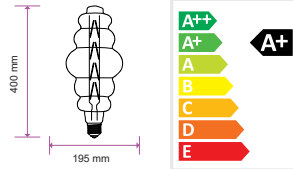

SpecialBulbs

EQ. Watts:	NA
Voltage/Frequency:	AC:220-240V,50Hz
Commercial Type:	S180
LED Type:	Filament
CRI:	>80
PF:	>0.45
Base:	E27
Beam Angle:	300°
Body Type:	Glass
Dimension:	Ø195x400mm
Box Qty:	6 Pcs