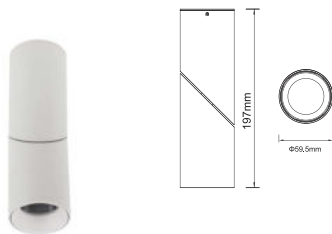

Fittings & Accessories

Surface Fittings GU10

Model No	VT-804-W
SKU:	8946
Base:	GU10
Material:	Aluminium
Shape:	Round
Color of Fixture:	White
Dimension:	Ø59.5x197mm
Cutting Size:	NA
Box Qty:	20 Pcs

Surface Fittings GU10