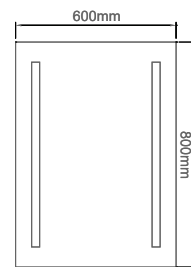

Mirror Lights

38w VT-8800

SKU: 40471 - 6400K White

Voltage/Frequency:	AC:200-240V,50/60Hz
Luminous Flux:	700lm
CRI:	>80
Beam Angle:	120°
Material :	Iron
Unit GW :	12 Kg
IP Rating:	IP44
Size :	800×600×35mm
Box Qty:	1Pcs