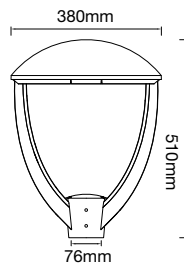

LED Streetlight
50w | 6500 lm

VT-55-1

SKU: 782 | 4000K Day White

Voltage/Frequency:	AC:175-265V, 50Hz
CRI:	>70
PF:	>0.9
Beam Angle:	150×80°
Body Type:	Die-Cast Aluminium/ADC12
Dimension:	380×380×510mm
Box Qty:	1