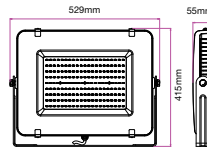

LED Floodlights
300w | 24000 lm

VT-300-B

SKU: 423 | 6400K White

Voltage/Frequency:	AC:220-240V, 50Hz
CRI:	>80
PF:	>0.9
Beam Angle:	100°
Body Type:	Die Cast Aluminium
Dimension:	529×55×415mm
Box Qty:	2

5 YEAR WARRANTY

IP65 RATING

① METER WIRE