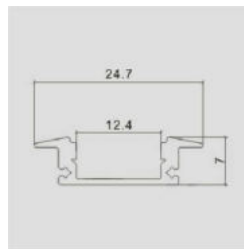

Aluminium Profiles-Milky

Model No:	VT-8106-3M
SKU:	92618
Dimension:	3000×24.7×7mm
Color of Fixture:	Milky
Box Qty.	60 Pcs