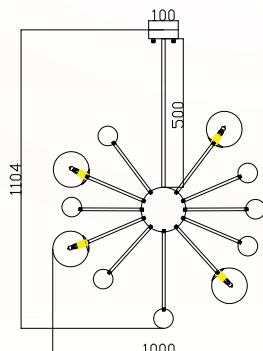

Chandelier With Heads

SKU:	97020
Size:	1000×1104mm
Box Qty:	1Pcs
Material:	Metal+glass