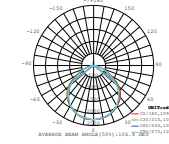

VT-56-B

SKU: 761 | 6400K White

LED Floodlights
50w | 6000 lm

Voltage/Frequency:	AC:220-240V, 50Hz
CRI:	>80
PF:	>0.9
Beam Angle:	100°
Body Type:	Die-Cast Aluminium
Dimension:	223×28×188mm
Box Qty:	8