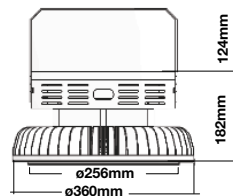

UFO-High Lumen-Meanwell Driver
VT-9500

500w | 65000lm

SKU: 5608 – 6400K White

Sensor Compatible:	Yes
Voltage/Frequency:	AC:90-295V,50Hz
LED Type:	SMD
CRI:	>80
PF:	>0.9
Beam Angle:	120°
Body Type:	Die Cast Aluminium
IP Rating:	IP65
Dimension:	Ø360
Box Qty:	1 Pcs

UFO Series 90°

VT-9105

100w | 8000lm

SKU: 5576 – 6400K White