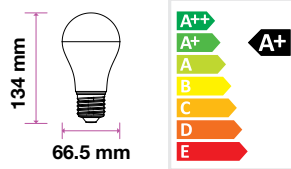

Bulbs-A65-E27
VT-2015-E27
15w | 1350 lm

SKU: 4453 - 3000K Warm White
SKU: 4455 - 6400K White

EQ. Watts:	90w
Voltage/Frequency:	AC:220-240V,50Hz
Commercial Type:	A65
LED Type:	SMD
CRI:	>80
PF:	>0.5
Base:	E27
Beam Angle:	200°
Body Type:	ThermoPlastic
Dimension:	66.5x134mm
Box Qty:	100 Pcs