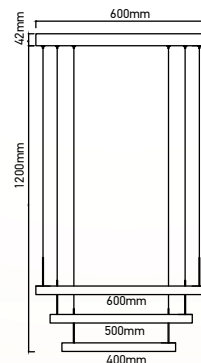

Built In **LED**

Coffee Chandelier-3 Step-Dim-

92W   **VT-82-3-C**

SKU: 3991 – 3000K Warm White

Voltage/Frequency:	AC:220-240V,50Hz
Luminous Flux:	6500lm
LED Type:	SMD
CRI:	>80
PF:	>0.9
Beam Angle:	120°
No. of LED:	470 pcs
Material :	Aluminium+Acrylic
Unit GW :	4.7 Kg
Life Span:	25,000 Hours
Size :	600/500/400mm
Box Qty:	1Pcs