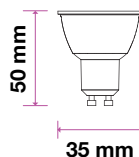

VT-203

SKU: 243 | 3000K Warm White

EQ. Watts:	20w
Voltage/Frequency:	AC:220-240V, 50Hz
CRI:	>80
PF:	>0.4
Base:	G9
Beam Angle:	300°
Body Type:	Plastic
Dimension:	16.5x46.5mm
Box Qty:	200

LED Spotlights
2w | 180 lm