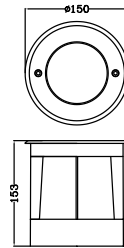

Commercial Type:	Underground Light	CRI:	>80
Voltage/Frequency:	AC:220-240V,50Hz	IP Rating:	IP67
Luminous Flux:	350lm	Body Type:	Stainless Steel+Aluminium+Glass Cover
Beam Angle:	20°	Dimension:	Ø150X153mm
PF	>0.5	Box Qty:	12 Pcs