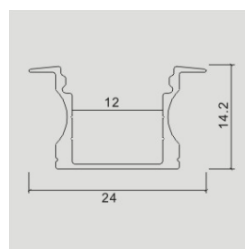

Aluminium Profiles-Milky

Model No:	VT-8113-3M
SKU:	92619
Dimension:	3000×17.4×7mm
Color of Fixture:	Milky
Box Qty.	60 Pcs

Aluminium Profiles-Milky

Model No:	VT-8110-3M
SKU:	92621
Dimension:	3000×17.2mm×15.5mm
Color of Fixture:	Milky
Box Qty.	50 Pcs