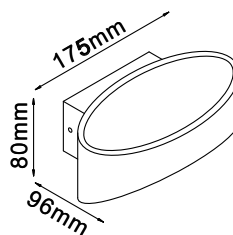

Sensor Compatible:	Yes
Voltage/Frequency:	AC:220-240V,50/60Hz
Luminous Flux:	550lm
IP Rating:	IP20
CRI:	>80
PF:	>0.5
Beam Angle:	150°
Body Type:	Aluminium
Dimension:	175×80×96mm
Box Qty:	20 Pcs