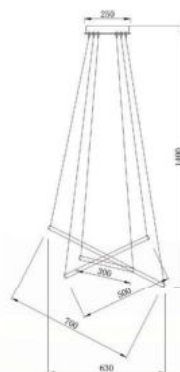

3 Step Chandeliers

73W

SKU:97043 - 3IN1

Voltage/Frequency:	AC:220-240V,50Hz
Luminous Flux:	3327lm
LED Type:	SMD
CRI:	>80
PF:	>0.5
Beam Angle:	120°
No. of LED:	1056 pcs
Material :	Metal+Silicone
Unit GW :	3.18 Kg
Life Span:	20,000 Hours
Size :	630×1400mm
Box Qty:	1Pcs