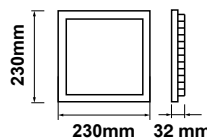

VT-24024SF-SQ

SKU: 9697 – 6000K White

Voltage/Frequency:	AC:180-265V, 50/60Hz
Beam Angle:	120°
LED Type:	SMD
CRI:	>70
PF:	>0.5
Shape:	Square
Body Type:	Aluminium
Dimension:	230x230x32mm
Box Qty:	20 Pcs