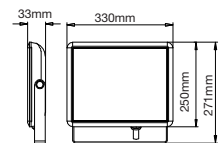

Evolution Series Floodlight

VT-49161

100w | 16000lm Im

SKU: 5921 – 6400K White

Sensor Compatible:	Yes
Voltage/Frequency:	AC:220-240V,50Hz
Color of Fixture:	Black
CRI:	>70
PF:	>0.9
IP Rating:	IP65
Beam Angle:	100°
Body Type:	Die Cast Aluminium
Dimension:	299×247.5×49.5mm
Box Qty:	4 Pcs

E Series-White Body

VT-40101W

100w | 8500lm

SKU: 5967 – 3000K Warm
White