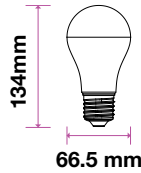

VT-217

SKU: 163 | 4000K Day White
SKU: 164 | 6400K White

EQ. Watts:	100w
Voltage/Frequency:	AC:220-240V, 50Hz
Commercial Type:	A65
CRI:	>80
PF:	>0.5
Base:	E27
Beam Angle:	200°
Body Type:	Thermoplastic
Dimension:	Ø66.5×134mm
Box Qty:	100