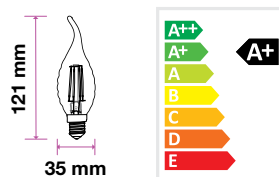

Clear Candle E14

VT-1949

4w | 360lm

SKU: 92018 - 2700K Warm White

EQ. Watts:	40w
Voltage/Frequency:	AC:220-240V, 50Hz
Commercial Type:	Candle
LED Type:	Filament
CRI:	>70
PF:	>0.4
Base:	E14
Beam Angle:	300°
Body Type:	Glass
Dimension:	35x121mm
Box Qty:	100Pcs