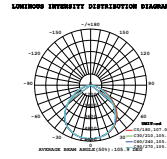

LED Floodlights
200w | 16000 lm

VT-200-B

SKU: 418 | 4000K Day White

SKU: 419 | 6400K White

Voltage/Frequency:	AC:220-240V, 50Hz
CRI:	>80
PF:	>0.9
Beam Angle:	100°
Body Type:	Die Cast Aluminium
Dimension:	439×56×346mm
Box Qty:	2

5 YEAR WARRANTY

IP65 RATING

① METER WIRE