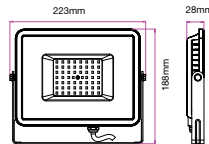

LED Floodlights
50w | 4000 lm

VT-50-B

- SKU: 406 | 3000K Warm White
- SKU: 407 | 4000K Day White
- SKU: 408 | 6400K White

Voltage/Frequency:	AC:220-240V, 50Hz
CRI:	>80
PF:	>0.9
Beam Angle:	100°
Body Type:	Die Cast Aluminium
Dimension:	223x28x188mm
Box Qty:	8