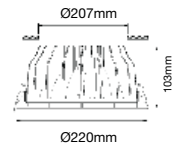

Body Type:	PKW
Color of Fixture:	PKW
Shape:	Round
Dimension:	Ø220×103mm
Cutting Size:	Ø207mm
Box Qty:	12 Pcs