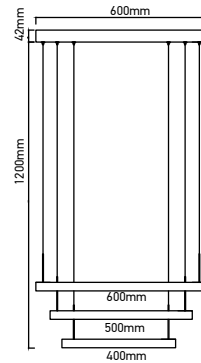

Built In **LED**

Black Chandelier-3 Step-Dimma-

92W   **VT-82-3-B**

SKU: 3990 – 3000K Warm White

Voltage/Frequency:	AC:220-240V,50Hz
Luminous Flux:	6500lm
LED Type:	SMD
CRI:	>80
PF:	>0.9
Beam Angle:	120°
No. of LED:	470 pcs
Material :	Aluminium+Acrylic
Unit GW :	4.7 Kg
Life Span:	25,000 Hours
Size :	600/500/400mm
Box Qty:	1Pcs