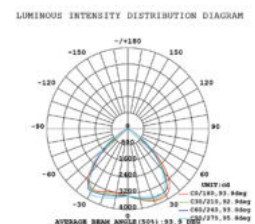

Sensor Compatible:	Yes
Voltage/Frequency:	AC:220-240V, 50Hz
LED Type:	SMD
CRI:	>70
PF:	>0.9
Beam Angle:	90°
Body Type:	Die Cast Aluminium
IP Rating:	IP44
Dimension:	280x131mm
Box Qty:	4 Pcs