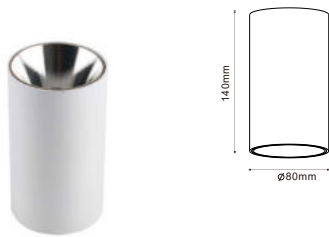

Fitting Round-GU10

Model No	VT-882-RC
SKU:	8590
Base:	GU10
Material:	Aluminium + PC
Shape:	Round
Color of Fixture:	White frame + Chrome reflector
Dimension:	ø80x140mm
Cutting Size:	NA
Box Qty:	20 Pcs