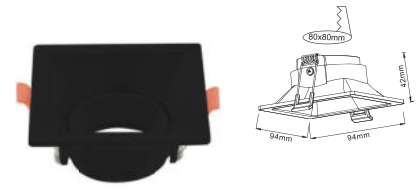

Recessed Fitting GU10

Model No	VT-910SQ-B
SKU:	92086
Base:	GU10
Material:	PC
Shape:	Square
Color of Fixture:	Black
Dimension:	94x94x42mm
Cutting Size:	Ø80mm
Box Qty:	100 Pcs