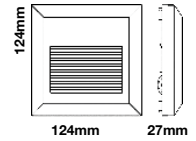

Step Light-Square-IP65

VT-1152-B

2w | 60lm

SKU: 1322 – 4000K Day White

Sensor Compatible:	Yes
Voltage/Frequency:	AC:100–240V,50/60Hz
LED Type:	SMD
CRI:	>80
PF:	>0.5
Beam Angle:	55°

Body Type:	PC
Color of Fixture:	Black
Shape:	Square
Dimension:	124×124×27mm
Cutting Size:	N/A
Box Qty:	50 Pcs

Step Light-Round-IP65

VT-1182-W

3w | 210lm

SKU: 1408 – 3000K Warm White

Sensor Compatible:	Yes
Voltage/Frequency:	AC:100–240V,50/60Hz
LED Type:	SMD
CRI:	>80
PF:	>0.5
Beam Angle:	90°

Body Type:	PC
Color of Fixture:	White
Shape:	Round
Dimension:	Ø166×94mm
Cutting Size:	N/A
Box Qty:	20 Pcs

Step Light With Sensor

VT-8035

3w | 100lm

SKU: 5570 – 4000K Day White

Sensor Compatible:	Sensor Included
Voltage/Frequency:	AC:100–240V, 50/60Hz
LED Type:	SMD
CRI:	>80
PF:	>0.5
Beam Angle:	45°

Body Type:	Die cast Aluminum
Color of Fixture:	White
Shape:	Square
Dimension:	85×85×42mm
Cutting Size:	85×85mm
Box Qty:	100 Pcs