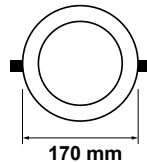

Basic Series Round
12w | 840lm

Cutting Size:
 155mm

VT-12013-RD

SKU: 9615 – 3000K Warm White
 SKU: 9614 – 6000K White

Voltage/Frequency:	AC:200-240V,50/60Hz
Beam Angle:	120°
LED Type:	SMD
CRI:	>80
PF:	>0.5
Shape:	Round
Body Type:	Aluminium+PS/Glass
Dimension:	Ø170mm
Box Qty:	50 Pcs