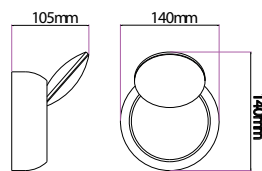

Sensor Compatible:	Yes
Voltage/Frequency:	AC:110-240V,50/60Hz
Luminous Flux:	560lm
IP Rating:	IP20
CRI:	>80
PF:	>0.45
Beam Angle:	10-360°
Body Type:	Aluminium
Dimension:	140x105x140mm
Box Qty:	20 Pcs