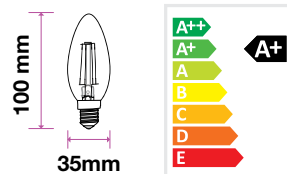

Amber Candle E14

VT-1955

4w | 350lm

SKU: 92017 - 2200K Warm White

EQ. Watts:	35w
Voltage/Frequency:	AC:220-240V,50Hz
Commercial Type:	Candle
LED Type:	Filament
CRI:	>70
PF:	>0.4
Base:	E14
Beam Angle:	300°
Body Type:	Glass
Dimension:	35x100mm
Box Qty:	100Pcs