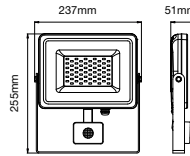

LED Floodlights PIR

50w | 4000 lm

VT-50-S-B

SKU: 471 | 6400K White

Voltage/Frequency:	AC:220-240V, 50Hz
CRI:	>80
PF:	>0.9
Beam Angle:	100°
Body Type:	Die Cast Aluminium
Box Qty:	10