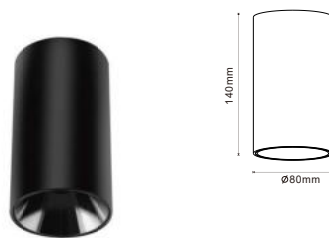

Surface Fitting Round-GU10

Model No	VT-882RD-B
SKU:	92091
Base:	GU10
Material:	Aluminium + PC
Shape:	Round
Color of Fixture:	Black+Black
Dimension:	ø80x140mm
Cutting Size:	NA
Box Qty:	20 Pcs