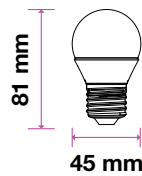

VT-290

SKU: 868 | 6400K White

EQ. Watts:	45w
Voltage/Frequency:	AC:220-240V, 50Hz
Commercial Type:	G45
CRI:	>80
PF:	>0.5
Base:	E27
Beam Angle:	180°
Body Type:	Thermoplastic
Dimension:	Ø45×81mm
Box Qty:	200