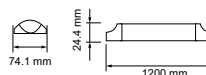

4
FEET

Fixtures with LED

40w | 4800 lm

VT-8-40

SKU: 667 | 6400K White

Voltage/Frequency:	AC:220-240V, 50Hz
CRI:	>80
PF:	>0.9
Beam Angle:	120°
Body Type:	Plastic
Dimension:	1200x74.1x24.4mm
Box Qty:	10