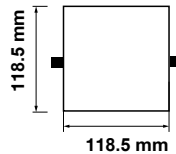

Adjustable 2IN1 Square
18W | 1620lm

Cutting Size:
70-100mm (Adjustable)

VT-6118-SQ

SKU: 96074 – 6500K White

Voltage/Frequency:	AC:220-240V,50/60Hz
Beam Angle:	120°
LED Type:	SMD
CRI:	>70
PF:	>0.5
Shape:	Square
Body Type:	Iron+PC
Dimension:	118.5x118.5mm
Box Qty:	50 Pcs