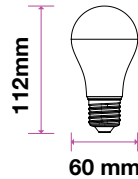

VT-285

SKU: 253 | 4000K Day White

EQ. Watts:	75w
Voltage/Frequency:	AC:220-240V, 50Hz
Commercial Type:	A60
CRI:	>80
PF:	>0.5
Base:	E27
Beam Angle:	200°
Body Type:	Thermoplastic
Dimension:	Ø60×112mm
Box Qty:	100