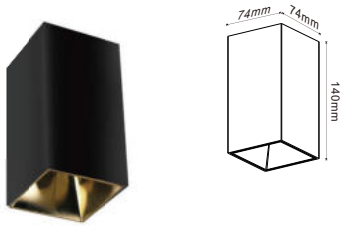

Surface Fitting Round-GU10

Model No	VT-882SQ-BG
SKU:	92093
Base:	GU10
Material:	Aluminium + PC
Shape:	Square
Color of Fxture:	Black+Gold
Dimension:	ø80×140mm
Cutting Size:	NA
Box Qty:	20 Pcs