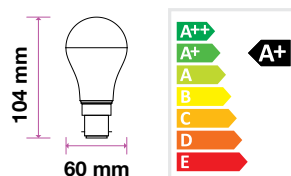

Bulbs-A60-B22
VT-2189
9w | 806 lm

SKU: 7422 - 2700K Warm White
SKU: 7403 - 6400K White