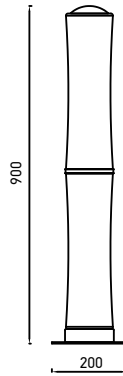

Designer Series Pendant-TRIAC
Dimmable
52w VT-7072

SKU: 3979 -3000K Warm White

Voltage/Frequency:	AC:220-240V,50Hz	No. of LED:	300 pcs
Luminous Flux:	3400lm	Material :	PC
LED Type:	SMD	Unit GW :	3.5 kgs
CRI:	>80	Life Span:	30,000 Hours
PF:	>0.9	Size :	1310x125x2000mm
Beam Angle:	120°	Box Qty:	1Pcs

Floor Lamps

32w VT-7048

SKU: 3976 3000K Warm White

Voltage/Frequency:	AC:220-240V,50Hz
Luminous Flux:	2100lm
LED Type:	SMD
CRI:	>80
PF:	>0.9
Beam Angle:	120°
No. of LED:	200 pcs
Material :	PC
Unit GW :	5.60 kgs
Life Span:	30,000 Hours
Size :	200x900mm
Box Qty:	1Pcs