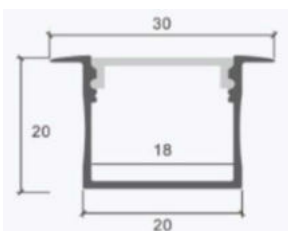

Aluminium Profiles-Milky

Model No:	VT-8119
SKU:	3372
Dimension:	2000×30×20mm
Color of Fixture:	Milky
Box Qty.	60 Pcs