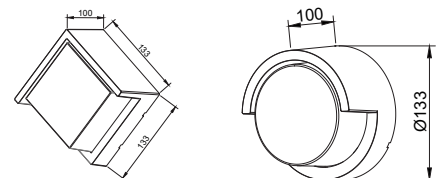

LED Wall Lights

VT-831-CRD

7w | 400lm

Sensor Compatible:	Yes	PF:	>0.6
Voltage/Frequency:	AC:220-240V,50/60Hz	Beam Angle:	128°
Luminous Flux:	400lm	Body Type:	PC
IP Rating:	IP65	Dimension:	133x133mx67m
CRI:	>80	Box Qty:	20 Pcs