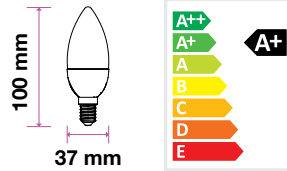

Clear Candle E14 Dimmable

VT-1818D

4w | 360lm

SKU: 92025 - 2700K Warm White

EQ. Watts:	30w
Voltage/Frequency:	AC:220-240V, 50/60Hz
Commercial Type:	Candle
LED Type:	Filament
CRI:	>80
PF:	>0.4
Base:	E14
Beam Angle:	300°
Body Type:	Glass
Dimension:	37x100mm
Box Qty:	100Pcs