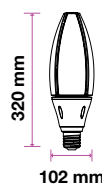

LED Bulbs
60w | 5400 lm