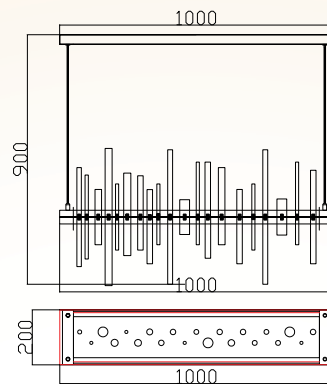

Designer Pendants

14w

SKU: 97027 - 3000K Warm White

Voltage/Frequency:	AC:220-240V,50Hz
Luminous Flux:	500lm
LED Type:	SMD
CRI:	>80
PF:	>0.5
Beam Angle:	120°
No. of LED:	180 pcs
Material :	Metal
Unit GW :	9 Kg
Life Span:	20,000 Hours
Size :	1000x900mm
Box Qty:	1Pcs