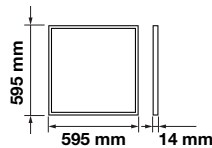

Big Panels-60×60
45w | 3600lm

VT-6060-6

SKU: 60246 – 4000K Day White

SKU: 60256 – 6400K White

Voltage/Frequency:	AC:200-240V,50/60Hz
Beam Angle:	120°
LED Type:	SMD
CRI:	>80
PF:	>0.9
Shape:	Square
Body Type:	Aluminium+PMMA+PP
Dimension:	595×595×14mm
Box Qty:	6 Pcs