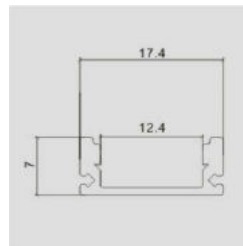

Box Qty. 180 Pcs

Aluminium Profiles-Milky

Model No:	VT-8113
SKU:	3355
Dimension:	2000×17.4×7mm
Color of Fixture:	Milky

Aluminium Profiles-White

Model No:	VT-8113-W
SKU:	3365
Dimension:	2000×17.4×7mm
Color of Fixture:	White3800157640152