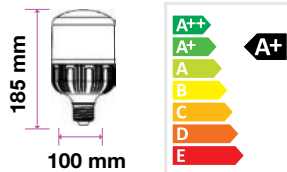

T100 E27

VT-2128-E27

28w | 2300lm

SKU: 92000 - 3000K Warm White

SKU: 92001 - 6000K White

EQ. Watts:	28w
Voltage/Frequency:	AC:220-240V, 50/60Hz
Commercial Type:	T100
LED Type:	SMD
CRI:	>80
PF:	>0.5
Base:	E27
Beam Angle:	180°
Body Type:	Aluminium+PC
Dimension:	100x185mm
Box Qty:	50Pcs