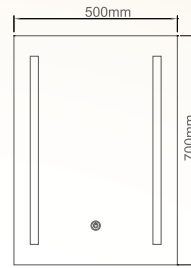

Mirror Lights

37w VT-8701

SKU: 40461 - 3IN1

Voltage/Frequency:	AC:200-240V,50/60Hz
Luminous Flux:	800lm
CRI:	>80
Beam Angle:	120°
Material :	Iron
Unit GW :	9.3 Kg
IP Rating:	IP44
Size :	700×500×35mm
Box Qty:	1Pcs