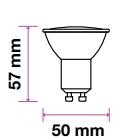

EQ. Watts:	35w
Voltage/Frequency:	AC:220-240V,50Hz
Luminous Flux:	400lm
LED Type:	SMD
CRI:	>80
PF:	>0.4
Base:	GU10
Beam Angle:	110°
Body Type:	Plastic
Dimension:	Ø50x57mm
Box Qty:	200 Pcs