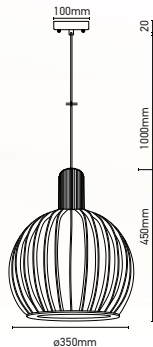

Wooden Pendant

Model:	VT-3450
SKU:	40501
Size:	Ø350xH450mm
Box Qty:	1Pcs
Material:	Wooden