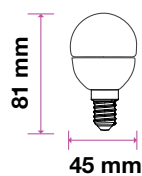

VT-236

SKU: 170 | 6400K White

EQ. Watts:	40w
Voltage/Frequency:	AC:220-240V, 50Hz
Commercial Type:	P45
CRI:	>80
PF:	>0.5
Base:	E14
Beam Angle:	180°
Body Type:	Thermoplastic
Dimension:	Ø45×81mm
Box Qty:	200