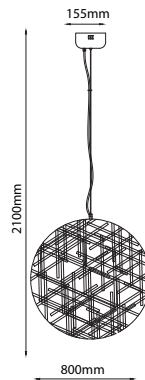

Chandelier With Beads

60W

SKU:97024 – 3000K Warm White

Voltage/Frequency:	AC:220-240V,50Hz
Luminous Flux:	2825lm
LED Type:	SMD
CRI:	>80
PF:	>0.5
Beam Angle:	120°
No. of LED:	162 pcs
Material :	Stainless Steel
Unit GW :	7 Kg
Life Span:	20,000 Hours
Size :	800×2100mm
Box Qty:	1Pcs