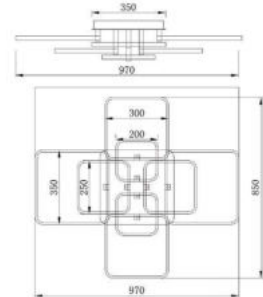

Designer Wall Lamps

109W

SKU: 97035 - 3IN1

Voltage/Frequency:	AC:220-240V,50Hz	No. of LED:	1776 pcs
Luminous Flux:	6877lm	Material :	Metal+Silicone
LED Type:	SMD	Unit GW :	4.42 Kg
CRI:	>80	Life Span:	20,000 Hours
PF:	>0.5	Size :	1000x850mm
Beam Angle:	120°	Box Qty:	1Pcs