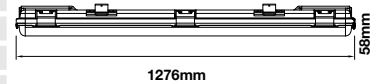

Voltage/Frequency:	AC:200-240V,50/60Hz	PF:	>0.5	Life span:	20,000 Hours
Luminous Flux:	1700lm	Beam Angle:	120°	Gross weight:	1 kg
LED Type:	SMD	Body Type:	Plastic+ABS	Dimension:	1276×68×58mm
CRI:	>80	On/Off:	>15,000	Box Qty:	16pcs