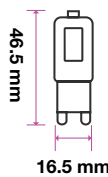

LED Spotlights

Our new range of LED spotlights with Samsung LEDs is your leading choice for efficient directional lighting solutions. This new range is perfectly compatible with existing GU10 holders. They deliver the same warm light as halogen spots while exhibiting the energy-saving benefits that LEDs provide. Ideal for retail and residential lighting.

LED Spotlights
2.5w | 200 lm

VT-203

SKU: 243 | 3000K Warm White

EQ. Watts:	20w
Voltage/Frequency:	AC:220-240V, 50Hz
CRI:	>80
PF:	>0.4
Base:	G9
Beam Angle:	300°
Body Type:	Plastic
Dimension:	16.5x46.5mm
Box Qty:	200

LED Spotlights
2w | 180 lm

VT-232

SKU: 869 | 3000K Warm White
SKU: 870 | 4000K Day White
SKU: 871 | 6400K White

EQ. Watts:	15w
Voltage/Frequency:	AC:220-240V, 50Hz
CRI:	>80
PF:	>0.5
Base:	GU10
Beam Angle:	38°
Body Type:	Plastic
Dimension:	Ø35x50mm
Box Qty:	200