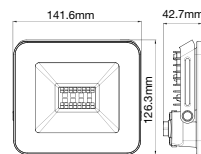

Voltage/Frequency:	AC:220-240V
Color of Fixture:	White
CRI:	>80
PF:	>0.9
IP Rating:	IP65
Beam Angle:	100°
Body Type:	Aluminium
Dimension:	141.6×42.7×126.3mm
Box Qty:	20 Pcs

**CCT and Dimming
VIA SMART PHONE APP**