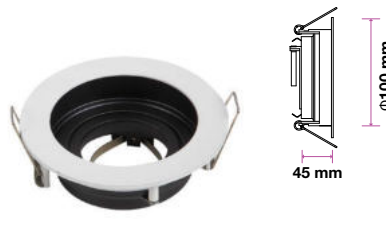

Fitting-Round-GU10

Model No	VT-781RD-WH
SKU:	3595
Base:	GU10
Material:	Aluminium+Ferrum
Shape:	Round
Color of Fixture:	White
Dimension:	100×45mm
Cutting Size:	90mm
Box Qty:	100 Pcs