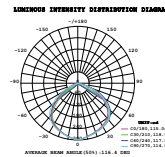

① METER WIRE

LUMINOUS INTENSITY DISTRIBUTION DIAGRAM

VT-206-B

SKU: 779 | 6400K White

LED Floodlights
200w | 24000 lm

Voltage/Frequency:	AC:220-240V, 50Hz
CRI:	>80
PF:	>0.9
Beam Angle:	100°
Body Type:	Die-Cast Aluminium
Dimension:	439×56×346mm
Box Qty:	2

① METER WIRE

LED Floodlights
200w | 16000 lm

VT-200-W

SKU: 421 | 6400K White

Voltage/Frequency:	AC:220-240V, 50Hz
CRI:	>80
PF:	>0.9
Beam Angle:	100°
Body Type:	Die-Cast Aluminium
Dimension:	439x346x56mm
Box Qty:	2