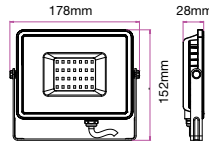

LED Floodlights
30w | 2400 lm

VT-30-B

- SKU: 400 | 3000K Warm White
- SKU: 401 | 4000K Day White
- SKU: 402 | 6400K White

Voltage/Frequency:	AC:220-240V, 50Hz
CRI:	>80
PF:	>0.9
Beam Angle:	100°
Body Type:	Die Cast Aluminium
Dimension:	178x28x152mm
Box Qty:	10