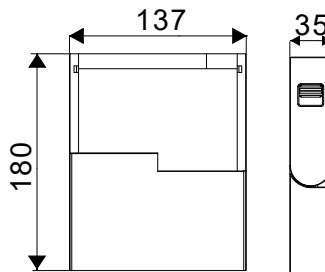

Magnetic Linear Track Light
10w | 700lm

NEW

VT-4210

SKU: 7962 – 3000K Warm White
SKU: 7963 – 4000K Day White

Voltage/Frequency:	DC:24V	Beam Angle:	30°
Luminous Flux:	700lm	Body Type:	Aluminium
LED Type:	SMD	Life span:	30,000 Hours
CRI:	>90	Dimension:	137×35×180mm
Color of Fixture:	Black	Box Qty:	16 PCS

3 YEAR WARRANTY

UGR<19

Magnetic Linear Track Light
20w | 1200lm

NEW

VT-4220

SKU: 7964 – 3000K Warm White
SKU: 7965 – 4000K Day White

Voltage/Frequency:	DC:24V	Beam Angle:	30°
Luminous Flux:	1200lm	Body Type:	Aluminium
LED Type:	SMD	Life span:	30,000 Hours
CRI:	>90	Dimension:	270×35×180mm
Color of Fixture:	Black	Box Qty:	8 PCS

3 YEAR WARRANTY

UGR<19