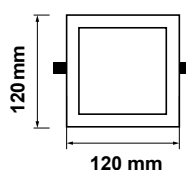

Basic Series Square
6w | 360lm

Cutting Size:
105x105mm

VT-6007-SQ

SKU: 9613 – 3000K Warm White
SKU: 9612 – 6000K White

Voltage/Frequency:	AC:200-240V,50/60Hz
Beam Angle:	120°
LED Type:	SMD
CRI:	>70
PF:	>0.5
Shape:	Square
Body Type:	Aluminium
Dimension:	120x120mm
Box Qty:	50 Pcs