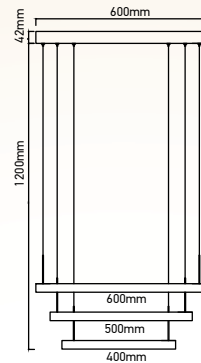

Built In **LED**

White Chandelier-3 Step-Dimma-

92W   **VT-82-3-W**

SKU: 3989 – 3000K Warm White

Voltage/Frequency:	AC:220-240V,50Hz
Luminous Flux:	6500lm
LED Type:	SMD
CRI:	>80
PF:	>0.9
Beam Angle:	120°
No. of LED:	470 pcs
Material :	Aluminium+Acrylic
Unit GW :	4.7 Kg
Life Span:	25,000 Hours
Size :	600/500/400mm
Box Qty:	1Pcs