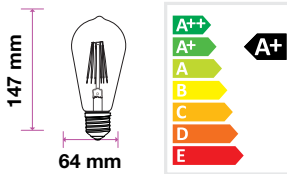

EQ. Watts:	50w
Voltage/Frequency:	AC:220-240V,50Hz
Commercial Type:	ST64
LED Type:	Filament
CRI:	>70
PF:	>0.4
Base:	E27
Beam Angle:	300°
Body Type:	Glass
Dimension:	64x147mm
Box Qty:	100Pcs