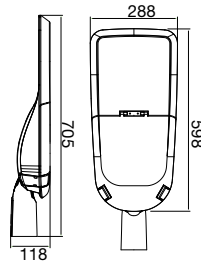

LED Streetlight
120w | 15600 lm

VT-120ST

SKU: 542 | 4000K Day White

Voltage/Frequency:	AC:176-265V, 50/60Hz
CRI:	>70
PF:	>0.9
Beam Angle:	150×80°
Body Type:	Die-Cast Aluminium/ADC12
Dimension:	286×144×705mm
Box Qty:	1