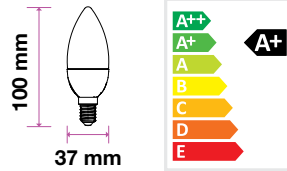

Candle-E14 – 3Pc Pack

VT-2076

5.5w | 470 lm

SKU: 7265 – 6400K White

EQ. Watts:	40w
Voltage/Frequency:	AC:220-240V,50Hz
Commercial Type:	Candle
LED Type:	SMD
CRI:	>80
PF:	>0.5
Base:	E14
Beam Angle:	200°
Body Type:	ThermoPlastic
Dimension:	37×100mm
Box Qty:	60 Pcs

Bulbs-Candle-E14

VT-2097

7w | 750 lm

SKU: 7320 – 6400K White