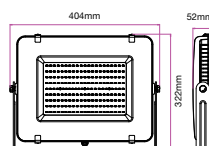

LED Floodlights
150w | 12000 lm

VT-150-B

- SKU: 477 | 6400K White

Voltage/Frequency:	AC:220-240V, 50Hz
CRI:	>80
PF:	>0.9
Beam Angle:	100°
Body Type:	Die Cast Aluminium
Dimension:	404x52x322mm
Box Qty:	2