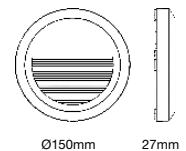

Sensor Compatible:	Yes
Voltage/Frequency:	AC:100-240V,50/60Hz
LED Type:	SMD
CRI:	>80
PF:	>0.5
Beam Angle:	55°

Body Type:	PC
Color of Fixture:	Black
Shape:	Round
Dimension:	150x27mm
Cutting Size:	N/A
Box Qty:	50 Pcs