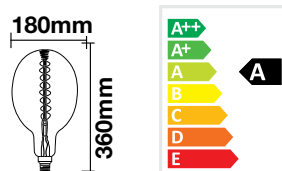

Filament-BF180-E27
VT-2168D
8w | 500 lm

SKU: 7463 - 2000K Warm White

DIMMABLE LIGHT CONTROL	SpecialBulbs
EQ. Watts:	40w
Voltage/Frequency:	AC:220-240V,50Hz
Commercial Type:	BF180
LED Type:	Filament
CRI:	>80
PF:	>0.5
Base:	E27
Beam Angle:	340°
Body Type:	Glass
Dimension:	180x360mm
Box Qty:	6 Pcs