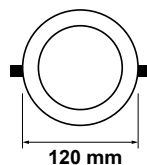

Basic Series Round
6w | 360lm

Cutting Size:
105mm

VT-6007-RD

SKU: 9611 – 3000K Warm White
SKU: 9610 – 6000K White

Voltage/Frequency:	AC:200-240V,50/60Hz
Beam Angle:	120°
LED Type:	SMD
CRI:	>70
PF:	>0.5
Shape:	Round
Body Type:	Aluminium
Dimension:	Ø120mm
Box Qty:	50 Pcs