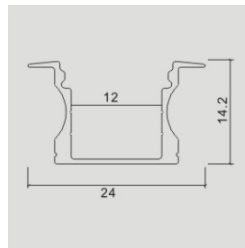

Box Qty. 120 Pcs

Aluminium Profiles-Milky

Model No:	VT-8107
SKU:	3351
Dimension:	2000×23×15.5mm
Color of Fixture:	Milky
Box Qty.	120 Pcs