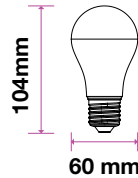

VT-265

SKU: 256 | 4000K Day White

EQ. Watts:	60w
Voltage/Frequency:	AC:220-240V, 50Hz
Commercial Type:	A60
CRI:	>80
PF:	>0.5
Base:	E27
Beam Angle:	200°
Body Type:	Thermoplastic
Dimension:	Ø60×104mm
Box Qty:	100