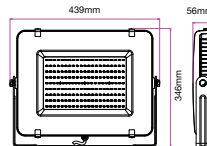

VT-56-B

SKU: 761 | 6400K White

LED Floodlights
50w | 6000 lm

Voltage/Frequency:	AC:220-240V, 50Hz
CRI:	>80
PF:	>0.9
Beam Angle:	100°
Body Type:	Die-Cast Aluminium
Dimension:	223×28×188mm
Box Qty:	8

VT-106-B

SKU: 767 | 6400K White

LED Floodlights
100w | 12000 lm

Voltage/Frequency:	AC:220-240V, 50Hz
CRI:	>80
PF:	>0.9
Beam Angle:	100°
Body Type:	Die-Cast Aluminium
Dimension:	291×30×240mm
Box Qty:	4

① METER WIRE

LUMINOUS INTENSITY DISTRIBUTION DIAGRAM

VT-206-B

SKU: 779 | 6400K White

LED Floodlights
200w | 24000 lm

Voltage/Frequency:	AC:220-240V, 50Hz
CRI:	>80
PF:	>0.9
Beam Angle:	100°
Body Type:	Die-Cast Aluminium
Dimension:	439×56×346mm
Box Qty:	2

① METER WIRE