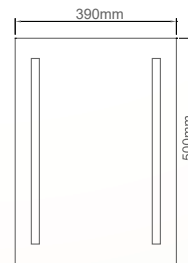

Mirror Lights

17w VT-8505

SKU: 40441 - 6400K White

Voltage/Frequency:	AC:200-240V,50/60Hz
Luminous Flux:	600lm
CRI:	>80
Beam Angle:	120°
Material :	Iron
Unit GW :	6 Kg
IP Rating:	IP44
Size :	500x390x35mm
Box Qty:	1Pcs