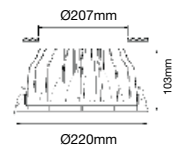

Body Type:	PKW
Color of Fixture:	White
Shape:	Round
Dimension:	Ø220×103mm
Cutting Size:	Ø207mm
Box Qty:	12 Pcs