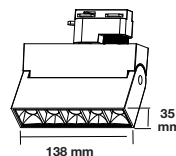

4 Line Tracklights
12W | 960 lm

VT-416-W

SKU: 20004 | 4000K Day White

Voltage/Frequency:	AC:220-240V, 50Hz
CRI:	>90
PF:	>0.5
Beam Angle:	30°
Body Type:	Aluminium
Dimension:	35×138mm
Box Qty:	40