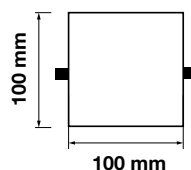

Adjustable 2IN1 Square
12w | 1080lm

VT-6112-SQ

SKU: 96072 – 6500K White

Cutting Size:
70-90mm (Adjustable)

Voltage/Frequency:	AC:220-240V,50/60Hz
Beam Angle:	120°
LED Type:	SMD
CRI:	>70
PF:	>0.5
Shape:	Square
Body Type:	Iron+PC
Dimension:	100×100mm
Box Qty:	50 Pcs