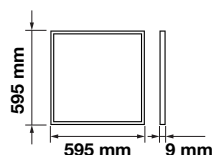

VT-6161

SKU: 9663 – 3000K Warm White

SKU: 9684 – 4000K Day White

SKU: 9636 – 6500K White

Voltage/Frequency:	AC:220-240V,50/60Hz
Beam Angle:	120°
LED Type:	SMD
CRI:	>70
PF:	>0.9
Shape:	Square
Body Type:	Aluminium
Dimension:	595×595×9mm
Box Qty:	6 Pcs