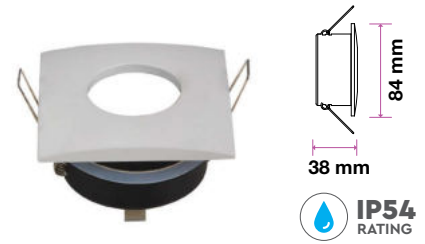

Fitting-Square-GU10

Model No	VT-787SQ-WH
SKU:	3615
Base:	GU10
Material:	Zinc Alloy+Ferrum
Shape:	Square
Color of Fixture:	White
Dimension:	84×84×38mm
Cutting Size:	75mm
Box Qty:	100 Pcs