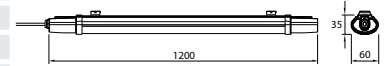

Waterproof Fitting-S Series

VT-1239

36w | 3000lm

SKU: 6470 – 6500K White

Voltage/Frequency:	AC:200-240V,50/60Hz	PF:	>0.9	Life span:	20,000 Hours
Luminous Flux:	3000lm	Beam Angle:	120°	Gross weight:	0.448 kg
LED Type:	SMD2835	Body Type:	PC	Dimension:	1200×60×35mm
CRI:	>80	On/Off:	>15,000	Box Qty:	20 Pcs