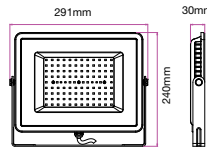

VT-56-B

SKU: 761 | 6400K White

LED Floodlights
50w | 6000 lm

Voltage/Frequency:	AC:220-240V, 50Hz
CRI:	>80
PF:	>0.9
Beam Angle:	100°
Body Type:	Die-Cast Aluminium
Dimension:	223×28×188mm
Box Qty:	8

LUMINOUS INTENSITY DISTRIBUTION DIAGRAM

VT-106-B

SKU: 767 | 6400K White

LED Floodlights
100w | 12000 lm

Voltage/Frequency:	AC:220-240V, 50Hz
CRI:	>80
PF:	>0.9
Beam Angle:	100°
Body Type:	Die-Cast Aluminium
Dimension:	291×30×240mm
Box Qty:	4

① METER WIRE

VT-206-B

SKU: 779 | 6400K White

LED Floodlights
200w | 24000 lm

Voltage/Frequency:	AC:220-240V, 50Hz
CRI:	>80
PF:	>0.9
Beam Angle:	100°
Body Type:	Die-Cast Aluminium
Dimension:	439×56×346mm
Box Qty:	2

① METER WIRE