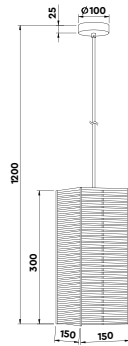

Designer Pendants

SKU:	97032
Size:	200×1250mm
Box Qty:	1Pcs
Material:	Rattan