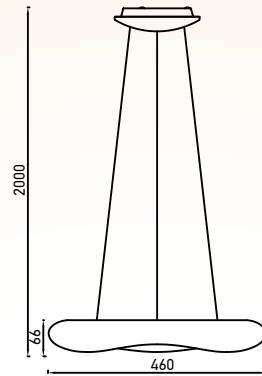

COLOR CHANGING WITH REMOTE

Designer Series Pendant-Color

32w VT-7460

SKU: 3958 -3IN1

Voltage/Frequency:	AC:220-240V,50Hz
Luminous Flux:	3100lm
LED Type:	SMD
CRI:	>80
PF:	>0.9
Beam Angle:	120°
No. of LED:	320 pcs
Material :	PC
Unit GW :	2.20 kgs
Life Span:	30,000 Hours
Size :	460×2000mm
Box Qty:	1Pcs