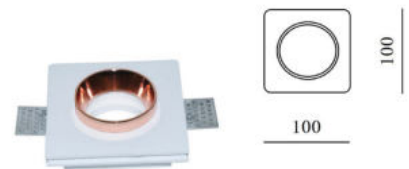

Fitting-Recessed-Matt Rose Gold-Square

Model No	VT-866-GSQ
SKU:	3150
Base:	GU10
Material:	Gypsum with metal
Shape:	Square
Color of Fxture:	White+Matt Rose Gold
Dimension:	ø100×100mm
Cutting Size:	103×103mm
Box Qty:	30 pcs