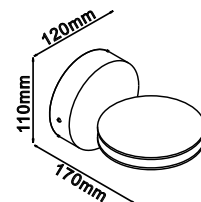

Ceiling-Blade Lights

VT-707

7w | 770lm

Sensor Compatible:	Yes	PF:	>0.5
Voltage/Frequency:	AC:220-240V,50/60Hz	Beam Angle:	360°
Luminous Flux:	770lm	Body Type:	Aluminium
IP Rating:	IP65	Dimension:	110x120x170mm
CRI:	>80	Box Qty:	20 Pcs