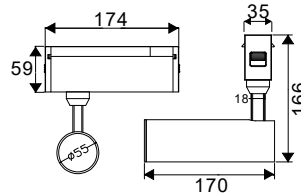

Magnetic Spotlight
15w | 900lm

VT-4215

SKU: 7966 – 3000K Warm White
SKU: 7967 – 4000K Day White

Voltage/Frequency:	DC:24V	Beam Angle:	36°
Luminous Flux:	900lm	Body Type:	Aluminium
LED Type:	COB	Life span:	30,000 Hours
CRI:	>90	Dimension:	166×100×55mm
Color of Fixture:	Black	Box Qty:	16 PCS

NEW

3 YEAR WARRANTY

UGR<19

Magnetic Pendant Light
15w | 1000lm

VT-4315

SKU: 7968 – 3000K Warm White
SKU: 7969 – 4000K Day White

Voltage/Frequency:	DC:24V	Beam Angle:	36°
Luminous Flux:	1000lm	Body Type:	Aluminium
LED Type:	COB	Life span:	30,000 Hours
CRI:	>90	Dimension:	300×55mm
Color of Fixture:	Black	Box Qty:	12 PCS

NEW

3 YEAR WARRANTY

UGR<19