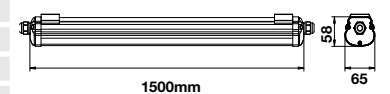

Waterproof Fitting-G Series

VT-1574

48w | 3840lm

SKU: 6287 – 4000K Day White
SKU: 6286 – 6400K White

Voltage/Frequency:	AC:200-240V,50/60Hz	PF:	>0.9	Life span:	20,000 Hours
Luminous Flux:	3840lm	Beam Angle:	120°	Gross weight:	1.1 kg
LED Type:	SMD	Body Type:	PC	Dimension:	1500×65×58mm
CRI:	>70	On/Off:	>10,000	Box Qty:	12 Pcs