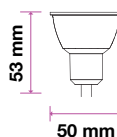

MR16 Lens 38°

VT-1887

7w | 500lm

SKU: 9191 – 3000K Warm White
SKU: 9197 – 4000K Day White
SKU: 9192 – 6400K White

EQ. Watts:	50w
Voltage/Frequency:	AC:220-240V,50/60Hz
Luminous Flux:	500lm
LED Type:	SMD
CRI:	>80
PF:	>0.5
Base:	GU5.3
Beam Angle:	38°
Body Type:	Plastic
Dimension:	50×53mm
Box Qty:	200 Pcs