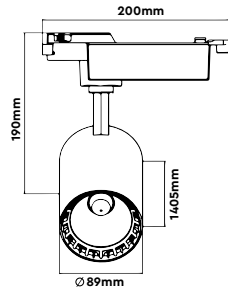

LED Tracklight

VT-4637-W

30w | 2400lm

- SKU: 96506 - 3000K Warm White
- SKU: 96507 - 4000K Day White
- SKU: 96508 - 6500K White

Sensor Compatible:	Yes
Voltage/Frequency:	AC:220-240V, 50/60Hz
LED Type:	COB
CRI:	>70
PF:	>0.5
Beam Angle:	36°
Color of Fixture:	White
Body Type:	Die Casting Material
Life span:	20,000 Hours
Dimension:	200×140.5×190mm
Box Qty:	20 Pcs