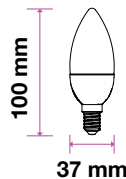

High Lumens LED Bulbs
8.5w | 1055 lm

VT-285

SKU: 253 | 4000K Day White

EQ. Watts:	75w
Voltage/Frequency:	AC:220-240V, 50Hz
Commercial Type:	A60
CRI:	>80
PF:	>0.5
Base:	E27
Beam Angle:	200°
Body Type:	Thermoplastic
Dimension:	Ø60×112mm
Box Qty:	100

LED Bulbs
5.5w | 470 lm

VT-293D

SKU: 20045 | 3000K Warm White

EQ. Watts:	40w
Voltage/Frequency:	AC:220-240V, 50Hz
Commercial Type:	Candle
CRI:	>80
PF:	>0.5
Base:	E14
Beam Angle:	200°
Body Type:	Thermoplastic
Dimension:	Ø37×100mm
Box Qty:	200