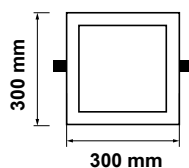

Cutting Size:
280×280mm

VT-24025-SQ

SKU: 9625 – 3000K Warm White
SKU: 9624 – 6000K White

Voltage/Frequency:	AC:220-240V,50/60Hz
Beam Angle:	120°
LED Type:	SMD
CRI:	>80
PF:	>0.5
Shape:	Square
Body Type:	Aluminium+PS/Glass
Dimension:	300×300mm
Box Qty:	50 Pcs