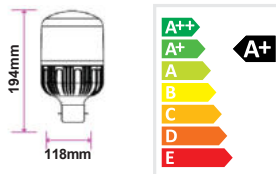

T120 B22
VT-2142-B22
40w | 4000lm

SKU: 92006 - 3000K Warm White
SKU: 92007 - 6000K White

EQ. Watts:	80w
Voltage/Frequency:	AC:100-300V
Commercial Type:	T120
LED Type:	SMD
CRI:	>80
PF:	>0.5
Base:	B22
Beam Angle:	200°
Body Type:	Plastic
Dimension:	118x194mm
Box Qty:	30Pcs