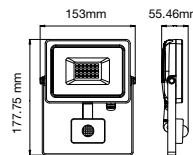

LED Floodlights PIR
20w | 1600 lm

VT-20-S-B

SKU: 453 | 6400k White

Voltage/Frequency:	AC:220-240V, 50Hz
CRI:	>80
PF:	>0.7
Beam Angle:	100°
Body Type:	Die Cast Aluminium
Box Qty:	20

5 YEAR WARRANTY

IP44 RATING