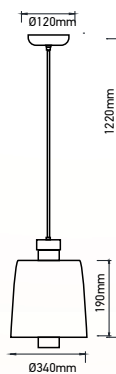

Pendant Light-White Lamp Shade

7w

VT-7666-WH

SKU: 3939 - 3000K Warm White

Voltage/Frequency:	AC:220-240V,50Hz
Luminous Flux:	400lm
LED Type:	SMD
CRI:	>80
PF:	>0.5
Beam Angle:	120°
No. of LED:	14 pcs
Material :	Metal Finish
Unit GW :	2.4 Kg
Life Span:	30,000 Hours
Size :	Ø340xH190mm
Box Qty:	4Pcs

Built In **LED**