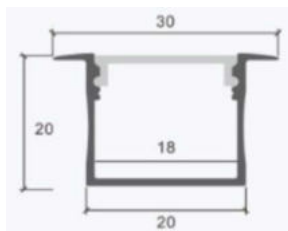

Aluminium Profiles-Milky

Model No:	VT-8119-3M
SKU:	92622
Dimension:	3000×30×20mm
Color of Fixture:	Milky
Box Qty.	30 Pcs