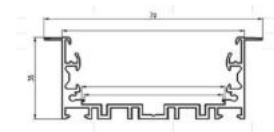

WHITE VT-7-41-W

SKU:381 | 4000K Day White

40w | 3200 lm

Dimension:	1200×70×60mm
Box Qty:	9