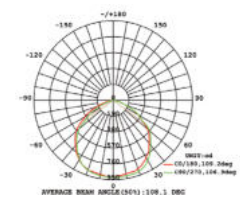

E Series-White Body

VT-40101W

100w | 8500lm

SKU: 5967 – 3000K Warm
White

Sensor Compatible:	Yes
Voltage/Frequency:	AC:220-240V,50/60Hz
Color of Fixture:	White
CRI:	>70
PF:	>0.9
IP Rating:	IP65
Beam Angle:	110°
Body Type:	Aluminium
Dimension:	330×271×33mm
Box Qty:	5 Pcs