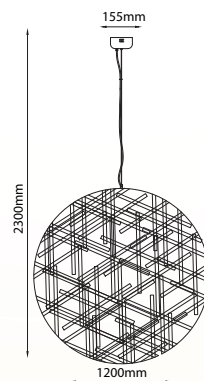

Chandelier With Beads

87W

SKU:97025 – 3000K Warm White

Voltage/Frequency:	AC:220-240V,50Hz
Luminous Flux:	3600lm
LED Type:	SMD
CRI:	>80
PF:	>0.5
Beam Angle:	120°
No. of LED:	252 pcs
Material :	Stainless Steel
Unit GW :	16 Kg
Life Span:	20,000 Hours
Size :	1200×2300mm
Box Qty:	1Pcs