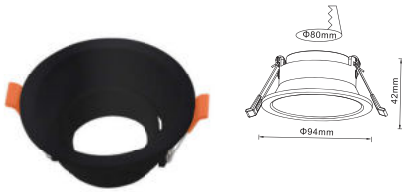

Recessed Fitting GU10

Model No	VT-910RD-B
SKU:	92084
Base:	GU10
Material:	PC
Shape:	Round
Color of Fixture:	Black
Dimension:	ø94x42mm
Cutting Size:	Ø80mm
Box Qty:	100 Pcs