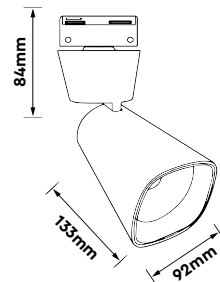

LED COB Tracklight

VT-4636-B

30w | 2000lm

- SKU: 96502 - 3000K Warm White
- SKU: 96505 - 4000K Day White
- SKU: 96503 - 6500K White

Sensor Compatible:	Yes
Voltage/Frequency:	AC:220-240V, 50/60Hz
LED Type:	COB
CRI:	>70
PF:	>0.9
Beam Angle:	21°
Color of Fixture:	Black
Body Type:	Aluminium
Life span:	20,000 Hours
Dimension:	133.7X84X92mm
Box Qty:	20 Pcs