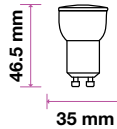

GU10 Lens 38°

VT-2002

2w | 180lm

SKU: 7169 – 6400K White

EQ. Watts:	15w
Voltage/Frequency:	AC:220-240V,50Hz
Luminous Flux:	180lm
LED Type:	SMD
CRI:	>80
PF:	>0.4
Base:	GU10
Beam Angle:	38°
Body Type:	Plastic
Dimension:	35×46.5mm
Box Qty:	200 Pcs

GU10-RGB With Remote Control

VT-2244

3.5w | 290lm

SKU: 2778 – RGB+3000K Warm White