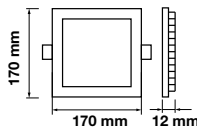

LED Mini Panels
12w | 1000 lm

VT-612SQ

SKU: 709 | 3000K Warm White

Voltage/Frequency:	AC:85-265V, 50/60Hz
CRI:	>80
PF:	>0.6
Beam Angle:	120°
Body Type:	Aluminium
Dimension:	170x170x12mm
Cutting Size:	160x160mm
Box Qty:	20