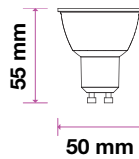

LED Spotlights
6.5w | 480 lm

VT-227

SKU: 190 | 4000K Day White

EQ. Watts:	60w
Voltage/Frequency:	AC:220-240V, 50Hz
CRI:	>80
PF:	>0.5
Base:	GU10
Beam Angle:	38°
Body Type:	Plastic
Dimension:	Ø50×55mm
Box Qty:	200