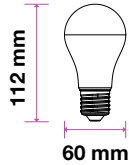

Bulbs-A60-E27-RF
VT-2229
9w | 806 lm

SKU: 2766 -RGB+3000K
SKU: 2768 -RGB+6400K

DIMMABLE WITH REMOTE

- RF Control 6-8M Range
- Switch on/off the light
- 16 steps dimming
- Auto Color change Mode

EQ. Watts:	60w
Voltage/Frequency:	AC:220-240V,50Hz
Commercial Type:	A60
LED Type:	SMD
CRI:	>80
PF:	>0.5
Base:	E27
Beam Angle:	200°
Body Type:	Thermoplastic
Dimension:	Ø60×112mm
Box Qty:	100pcs