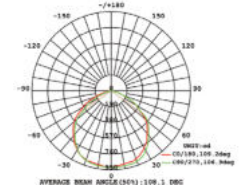

Sensor Compatible:	Yes
Voltage/Frequency:	AC:220-240V,50Hz
Color of Fixture:	White
CRI:	>70
PF:	>0.9
IP Rating:	IP65
Beam Angle:	100°
Body Type:	Die Cast Aluminium
Dimension:	291×240×30mm
Box Qty:	4 Pcs

**IP65
RATING**