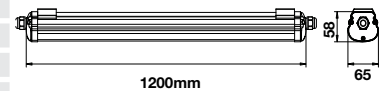

Waterproof Fitting-G Series

VT-1249

36w | 2880lm

SKU: 6285 – 4000K Day White
SKU: 6284 – 6400K White

Voltage/Frequency:	AC:200-240V,50/60Hz	PF:	>0.9	Life span:	20,000 Hours
Luminous Flux:	2880lm	Beam Angle:	120°	Gross weight:	0.60 kg
LED Type:	SMD	Body Type:	PC	Dimension:	1200×65×58mm
CRI:	>70	On/Off:	>10,000	Box Qty:	12 Pcs