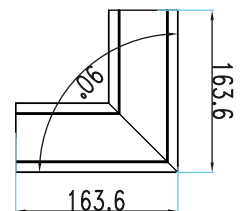

SKU:376 | 4000K Day White

40w | 3200 lm

Dimension:	1193x35x67mm
Box Qty:	12

LINKABLE

UP TO 100 WATTS TOGETHER

8w
VT-7-41-L-W

White: SKU:385 | 4000K Day White

LED RECESSED LINEAR