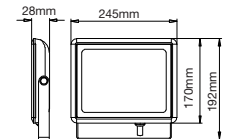

E Series-Black Body
VT-4051B

50w | 4250lm

SKU: 5958 – 3000K Warm
White