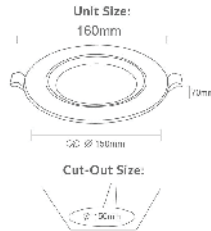

NEW

LED Downlight
20w | 1600 lm
VT-2-23

SKU: 20055 | 4000K Day White

Voltage/Frequency:	AC:85-265V, 50/60Hz
CRI:	>80
PF:	>0.9
Beam Angle:	120°
Body Type:	Aluminium
Dimension:	Ø160×70mm
Cutting Size:	ø150mm
Box Qty:	20

5 YEAR
WARRANTY

NEW

LED Downlight
30w | 2400 lm
VT-2-33

SKU: 20058 | 4000K Day White

Voltage/Frequency:	AC:85-265V, 50/60Hz
CRI:	>80
PF:	>0.9
Beam Angle:	120°
Body Type:	Aluminium
Dimension:	Ø220×70mm
Cutting Size:	ø210mm
Box Qty:	10

5 YEAR
WARRANTY

NEW

LED Downlight
18w | 1450 lm
VT-419

SKU: 20049 | 4000K Day White

Voltage/Frequency:	AC:220-240V, 50/60Hz
CRI:	>90
PF:	>0.9
Beam Angle:	24°
Body Type:	Aluminium
Dimension:	114.3×99×112.5mm
Cutting Size:	ø92mm
Box Qty:	20

5 YEAR
WARRANTY

NEW

LED Downlight
2×18w | 2900 lm
VT-436

SKU: 20050 | 4000K Day White

Voltage/Frequency:	AC:220-240V, 50/60Hz
CRI:	>90
PF:	>0.9
Beam Angle:	24°
Body Type:	Aluminium
Dimension:	184×99×112.5mm
Cutting Size:	ø90×173mm
Box Qty:	10

5 YEAR
WARRANTY