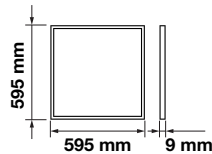

VT-6060-SQ

SKU: 96005 – 6500K White

Voltage/Frequency:	AC:220-240V,50/60Hz
Beam Angle:	120°
LED Type:	SMD
CRI:	>80
PF:	>0.9
Shape:	Square
Body Type:	Aluminium+PMMA+PS
Dimension:	595×595×9mm
Box Qty:	6 Pcs