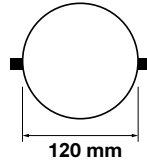

Adjustable 2IN1 Round
18W | 1620lm

Cutting Size:
65-105mm (Adjustable)

VT-6118-RD

SKU: 96073 – 6500K White

Voltage/Frequency:	AC:220-240V,50/60Hz
Beam Angle:	120°
LED Type:	SMD
CRI:	>70
PF:	>0.5
Shape:	Round
Body Type:	Iron+PC
Dimension:	Ø120mm
Box Qty:	50 Pcs