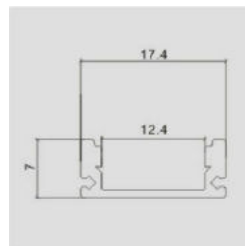

Aluminium Profiles-Milky

Model No:	VT-8113-3M
SKU:	92619
Dimension:	3000×17.4×7mm
Color of Fixture:	Milky
Box Qty.	60 Pcs

Aluminium Profiles-Milky

Model No:	VT-8110-3M
SKU:	92621
Dimension:	3000×17.2mm×15.5mm
Color of Fixture:	Milky
Box Qty.	50 Pcs