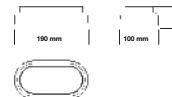

Dome Series – Rectangle Oval

VT-8038-B

8w | 560lm

SKU: 1310 – 6000K White

Sensor Compatible:	Yes	Beam Angle:	120°
Voltage/Frequency:	AC:200-240V,50/60Hz	Color of Fixture:	Black
Luminous Flux:	560lm	Body Type:	PC
IP Rating:	IP54	Shape:	Rectangle
CRI:	>70	Dimension:	190×100×55mm
PF:	>0.5	Box Qty:	20 Pcs