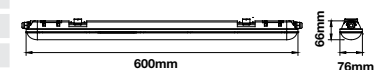

Waterproof Fitting

VT-6048

18w | 1440lm

SKU: 6198 – 4500K Day White
SKU: 6199 – 6000K White

Voltage/Frequency:	AC:200-240V,50Hz	PF:	>0.9	Life span:	20,000 Hours
Luminous Flux:	1440lm	Beam Angle:	120°	Gross weight:	0.80 kg
LED Type:	SMD	Body Type:	Plastic+ABS	Dimension:	600×76×66mm
CRI:	>70	On/Off:	>10,000	Box Qty:	12 Pcs