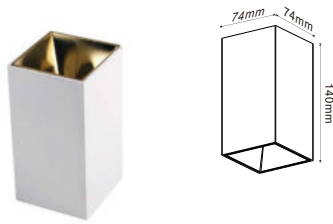

Fitting Square-GU10

Model No	VT-882-G
SKU:	8586
Base:	GU10
Material:	Aluminium + PC
Shape:	Square
Color of Fixture:	White frame + Gold reflector
Dimension:	74x74x140mm
Cutting Size:	NA
Box Qty:	20 Pcs