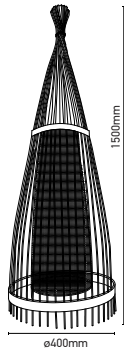

Model:	VT-4150
SKU:	40561
Size:	Ø400xH1500mm
Box Qty:	1Pcs
Material:	Rattan Finish

Rattan Floor Lamp