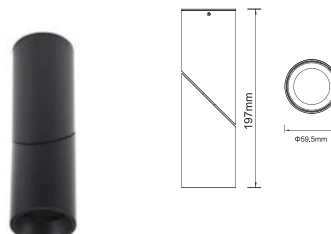

Model No	VT-804-B
SKU:	8947
Base:	GU10
Material:	Aluminium
Shape:	Round
Color of Fixture:	Black
Dimension:	Ø59.5x197mm
Cutting Size:	NA
Box Qty:	20 Pcs

Fitting Square-GU10