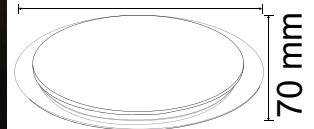

DIMMABLE
with remote

CCT CHANGING
With Remote Control

Φ 572.5