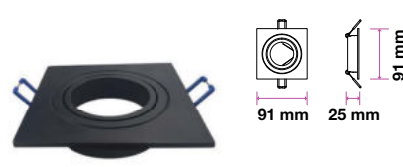

Recessed Fitting GU10

Model No	VT-782SQ-B
SKU:	8937
Base:	1XGU10
Material:	Aluminium
Shape:	Square
Color of Fxture:	Black
Dimension:	91×91×25mm
Cutting Size:	75×75mm
Box Qty:	100Pcs