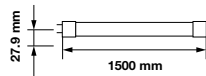

5
FEET

LED Tubes

22w | 2000 lm

VT-151

SKU: 657 | 4000K Day White

SKU: 658 | 6400K White

Voltage/Frequency:	AC:220-240V, 50Hz
CRI:	>80
PF:	>0.5
Beam Angle:	160°
Body Type:	Nano Plastic
Dimension:	1500x27.9mm
Box Qty:	25