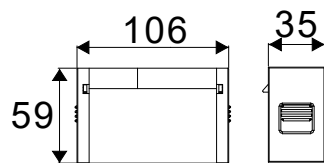

Magnetic Linear Spotlight

1w | 35lm

VT-4141

SKU: 7958 – 3000K Warm White
SKU: 7959 – 4000K Day White

NEW

3 YEAR WARRANTY

Voltage/Frequency:	DC:24V	Beam Angle:	30°
Luminous Flux:	35lm	Body Type:	Aluminium
LED Type:	SMD	Life span:	30,000 Hours
CRI:	>90	Dimension:	45x35x59mm
Color of Fixture:	Black	Box Qty:	40 PCS

UGR<19

Magnetic Linear Spotlight

3w | 240lm

VT-4143

SKU: 7960 – 3000K Warm White
SKU: 7961 – 4000K Day White

NEW

3 YEAR WARRANTY

Voltage/Frequency:	DC:24V	Beam Angle:	30°
Luminous Flux:	240lm	Body Type:	Aluminium
LED Type:	SMD	Life span:	30,000 Hours
CRI:	>90	Dimension:	106x35x59mm
Color of Fixture:	Black	Box Qty:	36 PCS

UGR<19