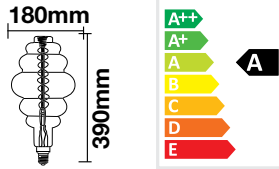

SpecialBulbs

EQ. Watts:	30w
Voltage/Frequency:	AC:220-240V,50Hz
Commercial Type:	S200
LED Type:	Filament
CRI:	>80
PF:	>0.5
Base:	E27
Beam Angle:	340°
Body Type:	Glass
Dimension:	180×390mm
Box Qty:	4 Pcs