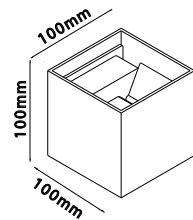

White

SKU: 8527 – 3000K Warm White

Black

SKU: 8529 – 3000K Warm White

Square-Bridgelux
VT-759-12
12w | 1100lm

Sensor Compatible:	Yes	PF:	>0.45
Voltage/Frequency:	AC:220-240V,50/60Hz	Beam Angle:	Adjustable 5°-120°
Luminous Flux:	1100lm	Body Type:	Aluminium
IP Rating:	IP65	Dimension:	100×100×100mm
CRI:	>80	Box Qty:	20 Pcs

Wall Lights
VT-705
5w | 550lm

SKU: 8208 – 3000K Warm White

Sensor Compatible:	Yes
Voltage/Frequency:	AC:220-240V,50/60Hz
Luminous Flux:	550lm
IP Rating:	IP20
CRI:	>80
PF:	>0.5
Beam Angle:	150°
Body Type:	Aluminium
Dimension:	175×80×96mm
Box Qty:	20 Pcs