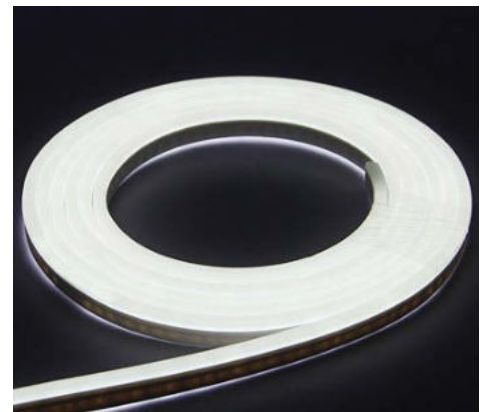

Neon Flex 220V

10w VT-557

- SKU: 9801 – 6000K White
- SKU: 9800 – 3000K Warm White
- SKU: 92587 – 4000K Day White
- SKU: 9809 – Red
- SKU: 9803 – Blue
- SKU: 9802 – Green

IP65 RATING