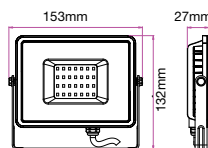

LED Floodlights
20w | 1600 lm

VT-20-B

SKU: 439 | 3000K Warm White
SKU: 441 | 6400K White

Voltage/Frequency:	AC:220-240V, 50Hz
CRI:	>80
PF:	>0.9
Beam Angle:	100°
Body Type:	Die Cast Aluminium
Dimension:	153x27x132mm
Box Qty:	20