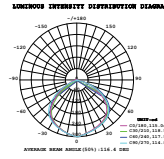

LED Floodlights
10w | 800 lm
VT-10-W

SKU: 429 | 6400K White

Voltage/Frequency:	AC:220-240V, 50Hz
CRI:	>80
PF:	>0.9
Beam Angle:	100°
Body Type:	Die Cast Aluminium
Dimension:	115x108x26mm
Box Qty:	20