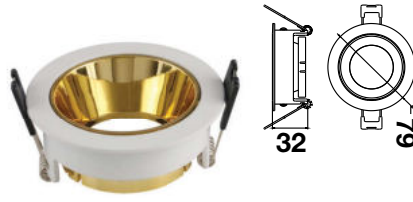

Fitting Round-GU10

Model No	VT-872-WG
SKU:	3154
Base:	GU10
Material:	Aluminium+PC
Shape:	Round
Color of Fixture:	White+Gold
Dimension:	79×32mm
Cutting Size:	72mm
Box Qty:	50 Pcs