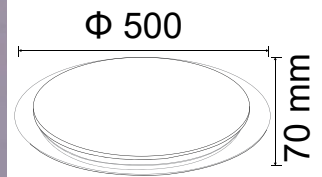

DIMMABLE
with remote

CCT CHANGING
With Remote Control

Domelight-Remote Control-CCT Changeable

VT-8501 65w | 4900lm

SKU:1473- 3IN1

Sensor Compatible:	Yes	Beam Angle:	180°
Voltage/Frequency:	AC:200-240V,50/60Hz	Color of Fixture:	White
IP Rating:	IP20	Body Type:	PC+Metal
CRI:	>80	Shape:	Round
PF:	>0.6	Dimension:	500x70mm
		Box Qty:	8 Pcs

Ceiling Lights – Square

VT-8033SQ

15w | 1250lm

SKU: 1390 – 3000K Warm White
SKU: 1391 – 6400K White

TRIMLESS
Luxurious Finish
SURFACE MOUNTED

Sensor Compatible:	Yes	Beam Angle:	110°
Voltage/Frequency:	AC:100-240V,50/60Hz	Color of Fixture:	White
Luminous Flux:	1250lm	Body Type:	PC
IP Rating:	IP44	Shape:	Square
CRI:	>80	Dimension:	200x200x47.5
PF:	>0.6	Box Qty:	20 Pcs

Ceiling Lights – Round

VT-8033RD

15w | 1250lm

SKU: 1389 – 6400K White

TRIMLESS
Luxurious Finish
SURFACE MOUNTED

Sensor Compatible:	Yes	Beam Angle:	110°
Voltage/Frequency:	AC:100-240V,50/60Hz	Color of Fixture:	White
Luminous Flux:	1250lm	Body Type:	PC
IP Rating:	IP44	Shape:	Round
CRI:	>80	Dimension:	Ø200x47.5mm
PF:	>0.6	Box Qty:	20 Pcs