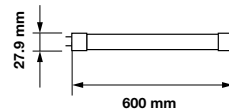

T8-Nano Plastic-60cm

VT-6072-NR

10w | 850lm

SKU: 6393 – 4000K Day White

EQ. Watts:	18w	Holder:	G13
Voltage/Frequency:	AC:220-240V,50Hz	Instant start :	0-100% in < 1s
Luminous Flux:	850lm	On/Off:	>15000
LED Type:	SMD	Life span:	20,000 Hours
CRI:	>80	Gross weight:	0.1264 kg
PF:	>0.5	Dimension:	27,9×600mm
Beam Angle:	160°	Box Qty:	25 Pcs
Body Type:	Nano Plastic