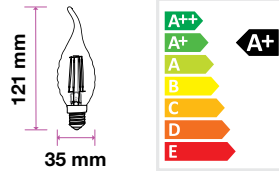

Amber Candle E14
VT-1995
4w | 300lm

SKU: 92019 - 2700K Warm White

EQ. Watts:	35w
Voltage/Frequency:	AC:220-240V,50Hz
Commercial Type:	Candle
LED Type:	Filament
CRI:	>70
PF:	>0.4
Base:	E14
Beam Angle:	300°
Body Type:	Glass
Dimension:	35x121mm
Box Qty:	100Pcs