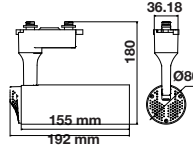

4 Line Tracklights
30w | 2100 lm

VT-430

SKU: 941 | 3000K Warm White

Voltage/Frequency:	AC:220-240V, 50Hz
CRI:	>90
PF:	>0.9
Beam Angle:	24°
Body Type:	Aluminium
Dimension:	80×175×180mm
Box Qty:	20