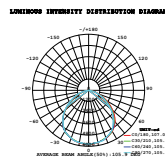

LED Floodlights
200w | 16000 lm

VT-200-W

SKU: 421 | 6400K White

Voltage/Frequency:	AC:220-240V, 50Hz
CRI:	>80
PF:	>0.9
Beam Angle:	100°
Body Type:	Die-Cast Aluminium
Dimension:	439x346x56mm
Box Qty:	2