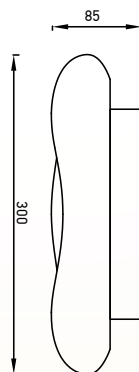

COLOR CHANGING WITH REMOTE

Designer Series Surface-Color

22W   **VT-7308**

SKU: 3966 -3IN1

Voltage/Frequency:	AC:220-240V,50Hz
Luminous Flux:	2100lm
LED Type:	SMD
CRI:	>80
PF:	>0.9
Beam Angle:	120°
No. of LED:	240 pcs
Material :	PC
Unit GW :	16.50 kgs
Life Span:	30,000 Hours
Size :	300×85mm
Box Qty:	1Pcs