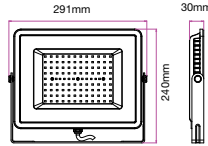

LED Floodlights
100w | 8000 lm

VT-100-W

SKU: 417 | 6400K White

Voltage/Frequency:	AC:220-240V, 50Hz
CRI:	>80
PF:	>0.9
Beam Angle:	100°
Body Type:	Die Cast Aluminium
Dimension:	291x30x240mm
Box Qty:	4