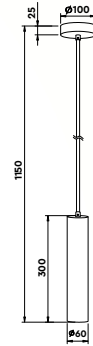

Designer Pendants

SKU:	97031
Size:	150×1200mm
Box Qty:	1Pcs
Material:	Rattan

Designer Pendants

SKU:	97032
Size:	200×1250mm
Box Qty:	1Pcs
Material:	Rattan

Designer Pendants

SKU:	97033
Size:	60×1200mm
Box Qty:	10Pcs
Material:	Marble