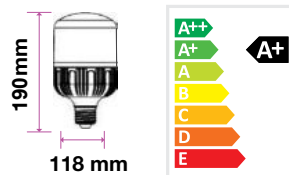

T120 E27
VT-2142-E27
40w | 3600lm

SKU: 92004 - 3000K Warm White
SKU: 92005 - 6000K White

EQ. Watts:	170w
Voltage/Frequency:	AC:175-265V
Commercial Type:	T120
LED Type:	SMD
CRI:	>80
PF:	>0.5
Base:	E27
Beam Angle:	160°
Body Type:	Plastic
Dimension:	118x190mm
Box Qty:	30Pcs