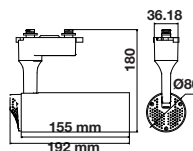

2 Line Tracklights
30w | 2100 lm

VT-430-1

SKU:20159 | 3000K Warm White
SKU: 20030 | 4000K Day White

Voltage/Frequency:	AC:220-240V, 50Hz
CRI:	>90
PF:	>0.9
Beam Angle:	24°
Body Type:	Aluminium
Dimension:	80×175×180mm
Box Qty:	20