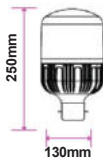

T140 B22
VT-2160-B22
60w | 4800lm

SKU: 92010 - 3000K Warm White
SKU: 92011 - 6000K White

EQ. Watts:	120w
Voltage/Frequency:	AC:220-240V, 50/60Hz
Commercial Type:	T140
LED Type:	SMD
CRI:	>70
PF:	>0.7
Base:	B22
Beam Angle:	180°
Body Type:	Aluminium+PC
Dimension:	130x250mm
Box Qty:	30 Pcs

VT-7135

String Light-WP Socket-E27

SKU: 3698

- 5 Meter Long String
- 10 Holders with 0.5 Meter Distance
- 4 Pcs In Cartoon
- IP54
- Linkable upto 500W max
- Bulbs are not included