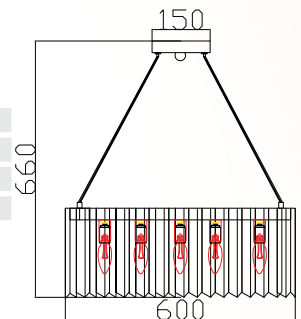

Designer Chandeliers

SKU:	97026
Size:	600×660mm
Box Qty:	1Pcs
Material:	Stainless Steel

Pendant Holder-Bottle-E14