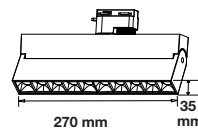

4 Line Tracklights
25W | 2000 lm

VT-431-W

SKU: 20010 | 4000K Day White

Voltage/Frequency:	AC:220-240V, 50Hz
CRI:	>90
PF:	>0.9
Beam Angle:	30°
Body Type:	Aluminium
Dimension:	35×270mm
Box Qty:	20