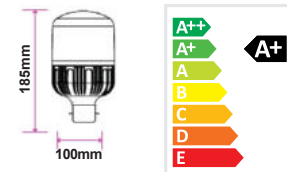

T100 B22

VT-2128-B22

28w | 2300lm

SKU: 92002 - 3000K Warm White

SKU: 92003 - 6000K White

EQ. Watts:	28w
Voltage/Frequency:	AC:220-240V, 50/60Hz
Commercial Type:	T100
LED Type:	SMD
CRI:	>80
PF:	>0.5
Base:	B22
Beam Angle:	180°
Body Type:	Aluminium+PC
Dimension:	100x185mm
Box Qty:	50Pcs