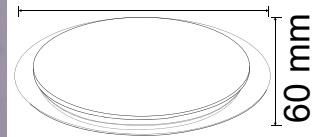

DIMMABLE
with remote

CCT CHANGING
With Remote Control

Φ 430