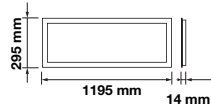

Big Panels-120×30
45w | 3600lm

VT-12030

SKU: 60266 – 4000K Day White
SKU: 60276 – 6400K White

Voltage/Frequency:	AC:200-240V,50/60Hz
Beam Angle:	120°
LED Type:	SMD
CRI:	>80
PF:	>0.9
Shape:	Rectangle
Body Type:	Aluminium+PMMA+PP
Dimension:	1195×295×14mm
Box Qty:	6 Pcs