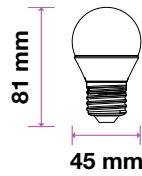

VT-246

SKU: 174 | 3000K Warm White
SKU: 176 | 6400K White

EQ. Watts:	40w
Voltage/Frequency:	AC:220-240V, 50Hz
Commercial Type:	G45
CRI:	>80
PF:	>0.5
Base:	E27
Beam Angle:	180°
Body Type:	Thermoplastic
Dimension:	Ø45×81mm
Box Qty:	200