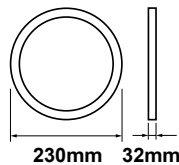

VT-24024SF-RD

SKU: 9499 – 3000K Warm White
SKU: 9299 – 4000K Day White
SKU: 9296 – 6000K White

Voltage/Frequency:	AC:180-265V, 50/60Hz
Beam Angle:	120°
LED Type:	SMD
CRI:	>70
PF:	>0.5
Shape:	Round
Body Type:	Aluminium
Dimension:	230x32mm
Box Qty:	20 Pcs