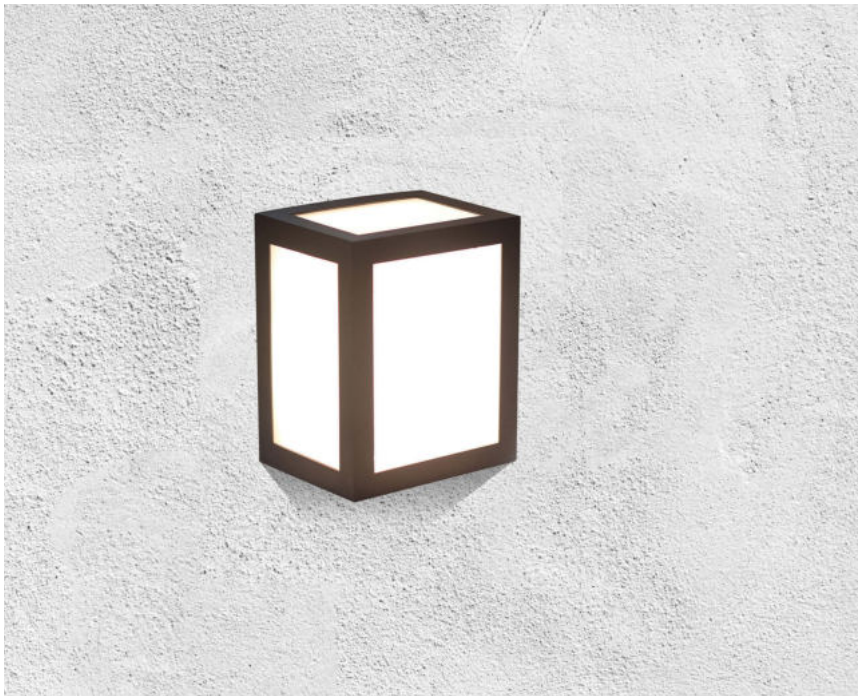

Black

SKU: 8340 – 3000K Warm White