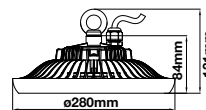

VT-9-99

SKU: 555 | 6400K White

LED Highbays

100w | 8000 lm

Voltage/Frequency:	AC:220-240V, 50Hz
CRI:	>80
PF:	>0.9
Beam Angle:	120°
Body Type:	Die-Cast Aluminium
Dimension:	Ø280×131mm
Box Qty:	4