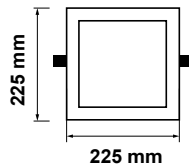

Cutting Size:
205×205mm

VT-18019-SQ

SKU: 9621 – 3000K Warm White
SKU: 9649 – 4000K Day White
SKU: 9620 – 6000K White

Voltage/Frequency:	AC:200-240V,50/60Hz
Beam Angle:	120°
LED Type:	SMD
CRI:	>80
PF:	>0.9
Shape:	Square
Body Type:	Aluminium+PS/Glass
Dimension:	225×225mm
Box Qty:	50 Pcs