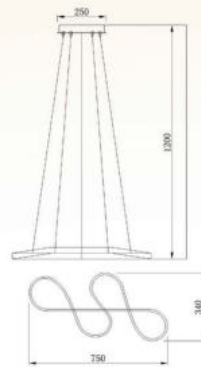

Designer Chandeliers

31W

SKU:97038 - 3IN1

Voltage/Frequency:	AC:220-240V,50Hz
Luminous Flux:	1678lm
LED Type:	SMD
CRI:	>80
PF:	>0.5
Beam Angle:	120°
No. of LED:	560 pcs
Material :	Metal+Silicone
Unit GW :	1.67 Kg
Life Span:	20,000 Hours
Size :	750×340×1200mm
Box Qty:	1Pcs