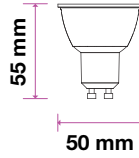

LED Spotlights
6.5w | 480 lm

VT-247

SKU: 192 | 3000K Warm White

EQ. Watts:	60w
Voltage/Frequency:	AC:220-240V, 50Hz
CRI:	>80
PF:	>0.5
Base:	GU10
Beam Angle:	110°
Body Type:	Plastic
Dimension:	Ø50×55mm
Box Qty:	200