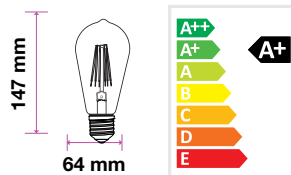

Clear ST64 E27

VT-2167D

6w | 480lm

SKU: 92021 - 2200K Warm White

EQ. Watts:	60w
Voltage/Frequency:	AC:220-240V, 50Hz
Commercial Type:	ST64
LED Type:	Filament
CRI:	>70
PF:	>0.4
Base:	E27
Beam Angle:	300°
Body Type:	Glass
Dimension:	64x147mm
Box Qty:	100Pcs