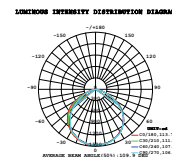

LED Floodlights
50w | 4000 lm
VT-50-W

SKU: 411 | 6400K White

Voltage/Frequency:	AC:220-240V, 50Hz
CRI:	>80
PF:	>0.9
Beam Angle:	100°
Body Type:	Die-Cast Aluminium
Dimension:	223x188x28mm
Box Qty:	8