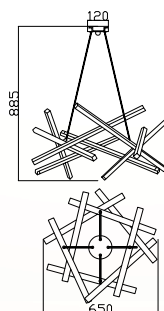

Designer Wall Lamps

128W

SKU: 97042 - 3IN1

Voltage/Frequency:	AC:220-240V,50Hz	No. of LED:	1792 pcs
Luminous Flux:	7444lm	Material :	Metal+Silicone
LED Type:	SMD	Unit GW :	4.91 Kg
CRI:	>80	Life Span:	20,000 Hours
PF:	>0.5	Size :	970x850mm
Beam Angle:	120°	Box Qty:	1Pcs