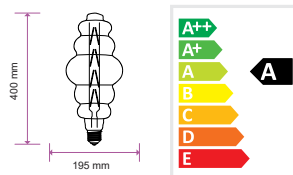

Smoky-S180-E27

VT-2169-S

8w | 240 lm

SKU: 45671 - 2200K Warm White

SpecialBulbs

EQ. Watts:	NA
Voltage/Frequency:	AC:220-240V,50Hz
Commercial Type:	S180
LED Type:	Filament
CRI:	>80
PF:	>0.45
Base:	E27
Beam Angle:	300°
Body Type:	Glass
Dimension:	Ø195x400mm
Box Qty:	6 Pcs