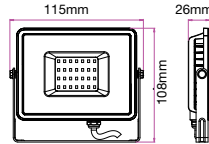

LED Floodlights
20w | 1600 lm
VT-20-W

SKU: 444 | 6400K White

Voltage/Frequency:	AC:220-240V, 50Hz
CRI:	>80
PF:	>0.9
Beam Angle:	100°
Body Type:	Die-Cast Aluminium
Dimension:	153x132x27mm
Box Qty:	20