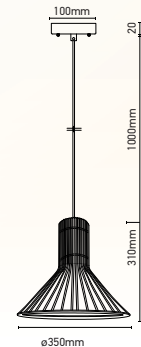

Wooden Pendant

Model:	VT-3350
SKU:	40511
Size:	Ø350xH310mm
Box Qty:	4Pcs
Material:	Wooden