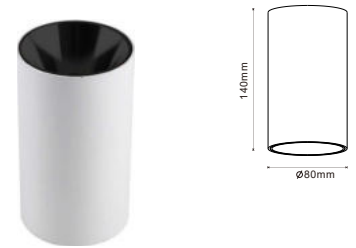

Fitting Round-GU10

Model No	VT-882-RB
SKU:	8589
Base:	GU10
Material:	Aluminium + PC
Shape:	Round
Color of Fixture:	White frame + Black reflector
Dimension:	ø80x140mm
Cutting Size:	NA
Box Qty:	20 Pcs