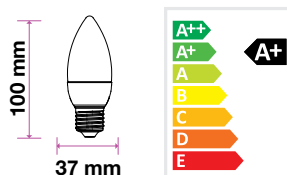

EQ. Watts:	40w
Voltage/Frequency:	AC:220-240V,50Hz
Commercial Type:	Candle
LED Type:	SMD
CRI:	>80
PF:	>0.5
Base:	E27
Beam Angle:	200°
Body Type:	ThermoPlastic
Dimension:	37×100mm
Box Qty:	200 Pcs

Smoky-G165-E27

VT-2159-S

8w | 240 lm

SKU: 45651 – 2200K Warm White