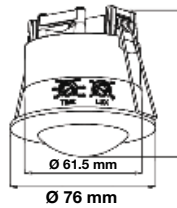

Infrared Sensor

VT-8029

SKU: 5090

Sensor Type:	Infrared
Colour:	White
Detection Range:	360°
Voltage:	AC:220-240V,50/60Hz
Detection Distance:	Max. 6m(<24°C)
Rated Load:	Max 300W(LED)
Ambient Light:	<3-2000LUX(adjustable)
Body Type:	PC
IP Rating:	IP20
Dimension:	76x75.6mm
Time Delay:	Min. 10sec±3sec, Max. 15min±2min
Box Qty:	50 Pcs