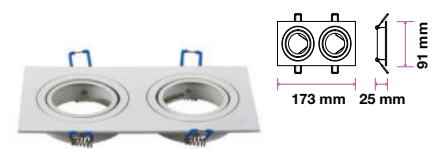

Fitting-Square-GU10

Model No	VT-783SQ-WH
SKU:	3607
Base:	2XGU10
Material:	Aluminium
Shape:	Square
Color of Fixture:	White
Dimension:	173x91x25mm
Cutting Size:	155x75mm
Box Qty:	50 Pcs