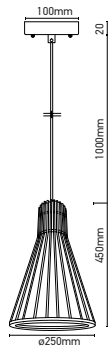

Model:	VT-2450
SKU:	40521
Size:	Ø250xH450mm
Box Qty:	4Pcs
Material:	Wooden

Wooden Pendant