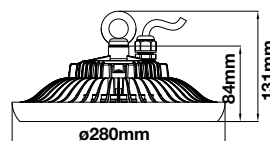

Sensor Compatible:	Yes
Voltage/Frequency:	AC:220-240V, 50Hz
LED Type:	SMD
CRI:	>70
PF:	>0.9
Beam Angle:	90°
Body Type:	Die Cast Aluminium
IP Rating:	IP44
Dimension:	280x131mm
Box Qty:	4 Pcs