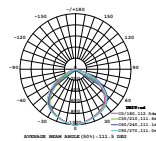

LUMINOUS INTENSITY DISTRIBUTION DIAGRAM

LED Floodlights
30w | 2400 lm

VT-30-B

- SKU: 400 | 3000K Warm White
- SKU: 401 | 4000K Day White
- SKU: 402 | 6400K White

Voltage/Frequency:	AC:220-240V, 50Hz
CRI:	>80
PF:	>0.9
Beam Angle:	100°
Body Type:	Die Cast Aluminium
Dimension:	178x28x152mm
Box Qty:	10