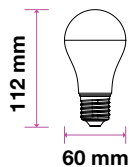

Bulbs-A60-E27
VT-2000R
9w | 270 lm

SKU: 7341 - Red

EQ. Watts:	30w
Voltage/Frequency:	AC:220-240V,50Hz
Commercial Type:	A60
LED Type:	SMD
CRI:	>80
PF:	>0.5
Base:	E27
Beam Angle:	200°
Body Type:	ThermoPlastic
Dimension:	60×112mm
Box Qty:	100 Pcs