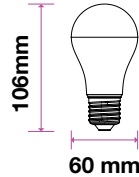

VT-212

SKU: 232 | 4000K Day White
SKU: 233 | 6400K White

EQ. Watts:	75w
Voltage/Frequency:	AC:220-240V, 50Hz
Commercial Type:	A60
CRI:	>80
PF:	>0.5
Base:	E27
Beam Angle:	200°
Body Type:	Thermoplastic
Dimension:	Ø60×120mm
Box Qty:	100