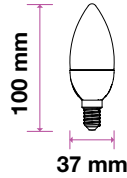

VT-268

SKU: 111 | 3000K Warm White
SKU: 112 | 4000K Day White
SKU: 113 | 6400K White

EQ. Watts:	45w
Voltage/Frequency:	AC:220-240V, 50Hz
Commercial Type:	Candle
CRI:	>80
PF:	>0.5
Base:	E14
Beam Angle:	180°
Body Type:	Thermoplastic
Dimension:	Ø38×102mm
Box Qty:	200