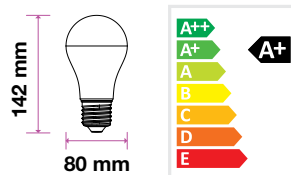

Bulbs-A80-E27
VT-2218
18w | 2000 lm

SKU: 2708 - 4000K Day White

EQ. Watts:	125w
Voltage/Frequency:	AC:220-240V, 50Hz
Commercial Type:	A80
LED Type:	SMD
CRI:	>80
PF:	>0.5
Base:	E27
Beam Angle:	200°
Body Type:	Thermoplastic
Dimension:	80x142mm
Box Qty:	50 Pcs