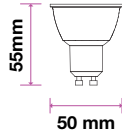

GU10 Lens 110°

VT-2077

6.5w | 500lm