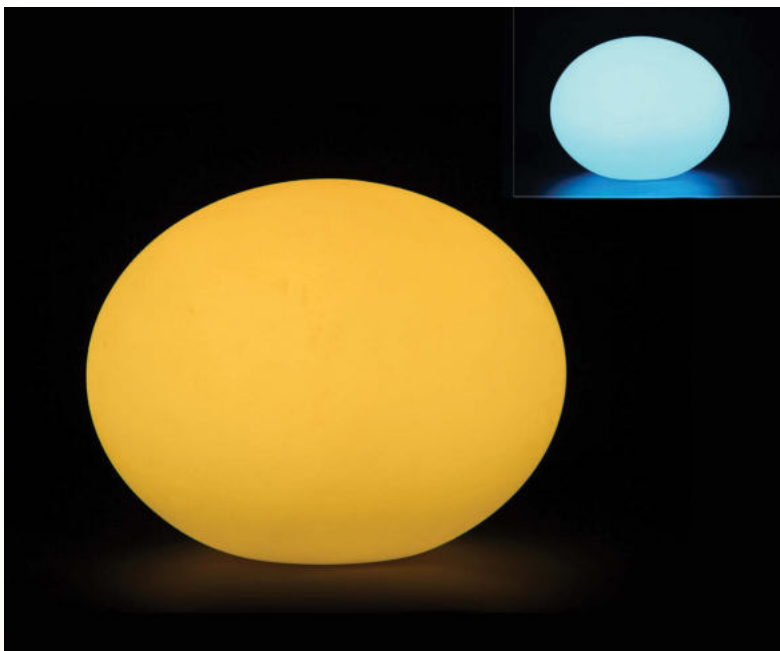

Mirror Surface Light – Chrome Cap

10W VT-7010-CH Built In **LED**

SKU: 3917 – 6400K White

Voltage/Frequency:	AC:220-240V,50/60Hz	No. of LED:	N/A
Luminous Flux:	950lm	Material :	Aluminium+PC
LED Type:	SMD	Unit GW :	0.63 Kg
CRI:	>80	Life Span:	30,000 Hours
PF:	>0.5	Size :	605×53.6×64.6mm
Beam Angle:	150°	Box Qty:	10Pcs