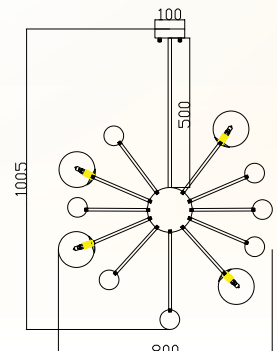

Chandelier With Heads

SKU:	97021
Size:	800×1005mm
Box Qty:	1Pcs
Material:	Metal+glass