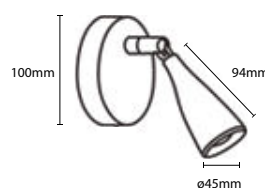

Sensor Compatible:	Yes
Voltage/Frequency:	AC:220-240V,50/60Hz
Luminous Flux:	360lm
IP Rating:	IP20
CRI:	>80
PF:	>0.5
Beam Angle:	100°
Body Type:	Plastic+Metal
Dimension:	100x94x45mm
Box Qty:	24 Pcs