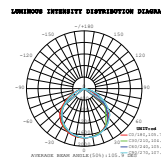

LED Work Floodlights

50w | 4000 lm

VT-51

SKU: 946 | 6400K White