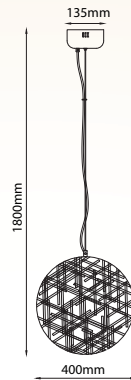

Chandelier With Beads

40W

SKU:97023 – 3000K Warm White

Voltage/Frequency:	AC:220-240V,50Hz
Luminous Flux:	1725lm
LED Type:	SMD
CRI:	>80
PF:	>0.5
Beam Angle:	120°
No. of LED:	92 pcs
Material :	Stainless Steel
Unit GW :	1.5 Kg
Life Span:	20,000 Hours
Size :	400×1800mm
Box Qty:	1Pcs