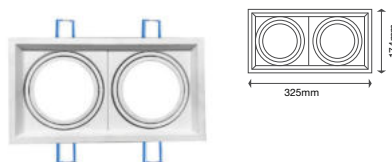

AR111-Accessories

Model No	VT-7222-W
SKU:	3576
Base:	2XAR111
Material:	Aluminium
Shape:	Square
Color of Fixture:	White
Dimension:	325x174mm
Cutting Size:	167x305mm
Box Qty:	12 Pcs