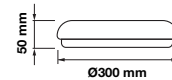

Ceiling Lights – Round

VT-8066RD

25w | 2000lm

SKU: 1392 – 3000K Warm White

SKU: 1394 – 6500K White

TRIMLESS
Luxurious Finish
SURFACE MOUNTED

Sensor Compatible:	Yes	Beam Angle:	110°
Voltage/Frequency:	AC:100-240V,50/60Hz	Color of Fixture:	White
Luminous Flux:	2000lm	Body Type:	PC
IP Rating:	IP44	Shape:	Round
CRI:	>80	Dimension:	Ø300×50mm
PF:	>0.9	Box Qty:	10 Pcs