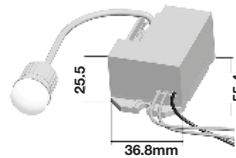

Infrared Sensor

VT-8022

SKU: 5082

Sensor Type:	Infrared
Colour:	White
Detection Range:	120°/360°
Voltage:	AC:220-240V,50/60Hz
Detection Distance:	3/6m(<24°C)
Rated Load:	Max 200W(LED)
Ambient Light:	10LUX/2000LUX(choice)
Body Type:	Plastic
IP Rating:	IP65
Dimension:	36.8×25.5×55.4mm
Time Delay:	5s,30s,1min,3min,5min,8min(choice)
Box Qty:	100 Pcs