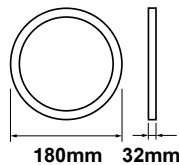

VT-18019SF-RD

SKU: 96013 – 6000K White

Voltage/Frequency:	AC:180-265V, 50/60Hz
Beam Angle:	120°
LED Type:	SMD
CRI:	>70
PF:	>0.5
Shape:	Round
Body Type:	Aluminium
Dimension:	180x32mm
Box Qty:	30 Pcs