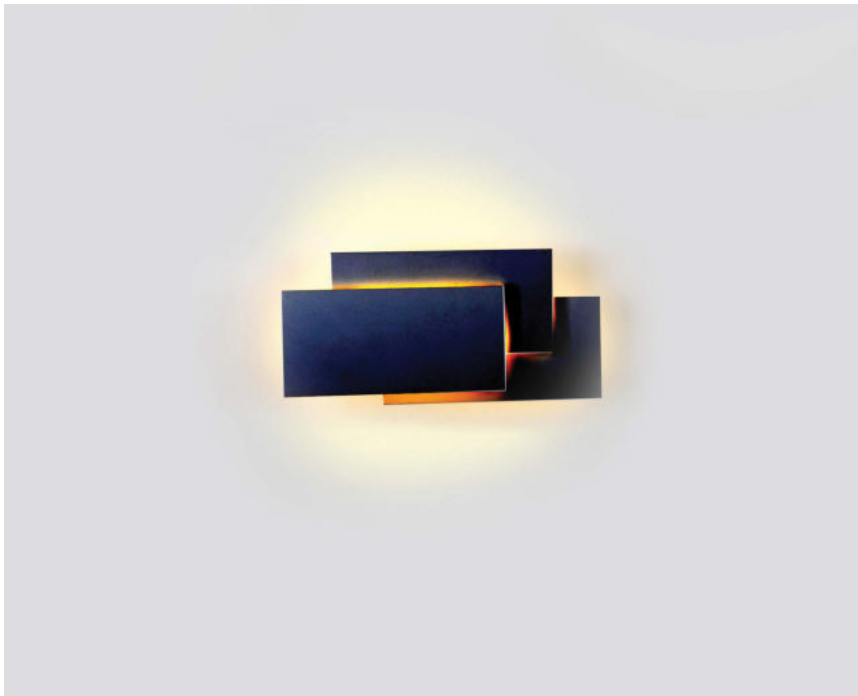

Black

SKU: 8205 – 4000K Day White

Modern Wall Lights

VT-712

12w | 1100lm

Sensor Compatible:	Yes	PF:	>0.5
Voltage/Frequency:	AC:100–240V,50/60Hz	Beam Angle:	360°
Luminous Flux:	1100lm	Body Type:	Aluminium+Acrylic
IP Rating:	IP20	Dimension:	260×125×55mm
CRI:	>80	Box Qty:	20 Pcs