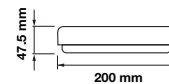

Ceiling Lights – Square

VT-8033SQ

15w | 1250lm

SKU: 1390 – 3000K Warm White
SKU: 1391 – 6400K White

TRIMLESS
Luxurious Finish
SURFACE MOUNTED

Sensor Compatible:	Yes	Beam Angle:	110°
Voltage/Frequency:	AC:100-240V,50/60Hz	Color of Fixture:	White
Luminous Flux:	1250lm	Body Type:	PC
IP Rating:	IP44	Shape:	Square
CRI:	>80	Dimension:	200x200x47.5
PF:	>0.6	Box Qty:	20 Pcs