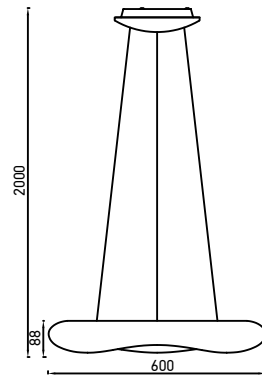

COLOR CHANGING WITH REMOTE

Designer Series Pendant-Color

38w VT-7605

SKU: 3959 -3IN1

Voltage/Frequency:	AC:220-240V,50Hz
Luminous Flux:	3300lm
LED Type:	SMD
CRI:	>80
PF:	>0.9
Beam Angle:	120°
No. of LED:	384 pcs
Material :	PC
Unit GW :	3.90 kgs
Life Span:	30,000 Hours
Size :	600×2000mm
Box Qty:	1Pcs