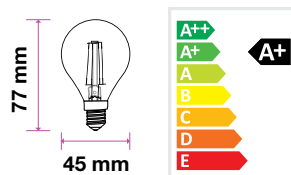

Clear Glass-Filament-P45-E14

VT-1996

4w | 400 lm

SKU: 4300 - 2700K Warm White

EQ. Watts:	40w
Voltage/Frequency:	AC:220-240V,50Hz
Commercial Type:	P45
LED Type:	Filament
CRI:	>80
PF:	>0.4
Base:	E14
Beam Angle:	300°
Body Type:	Glass
Dimension:	45×77mm
Box Qty:	100 Pcs