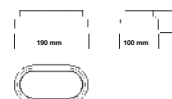

Dome Series – Rectangle Oval

VT-8038-W

8w | 560lm

SKU: 1311 – 3000K Warm White

SKU: 1313 – 6000K White

Sensor Compatible:	Yes	Beam Angle:	120°
Voltage/Frequency:	AC:200-240V,50/60Hz	Color of Fixture:	White
Luminous Flux:	560lm	Body Type:	PC
IP Rating:	IP54	Shape:	Rectangle
CRI:	>70	Dimension:	190×100×55mm
PF:	>0.5	Box Qty:	20 Pcs