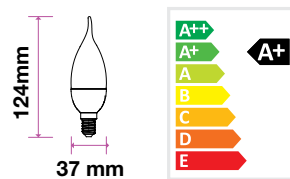

Bulbs-Candle-E14

VT-1818TP

4w | 320 lm

SKU: 4164 - 2700K Warm White

EQ. Watts:	30w
Voltage/Frequency:	AC:220-240V,50Hz
Commercial Type:	Candle
LED Type:	SMD
CRI:	>80
PF:	>0.4
Base:	E14
Beam Angle:	200°
Body Type:	ThermoPlastic
Dimension:	37x124mm
Box Qty:	200 Pcs