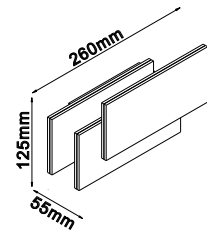

Black

SKU: 8205 – 4000K Day White

Modern Wall Lights

VT-712

12w | 1100lm

Sensor Compatible:	Yes	PF:	>0.5
Voltage/Frequency:	AC:100–240V,50/60Hz	Beam Angle:	360°
Luminous Flux:	1100lm	Body Type:	Aluminium+Acrylic
IP Rating:	IP20	Dimension:	260×125×55mm
CRI:	>80	Box Qty:	20 Pcs

White

SKU: 7079 – 3000K Warm White

Black

SKU: 7078 – 3000K Warm White

Square-Bridgelux

VT-759

6w | 660lm

Sensor Compatible:	Yes	PF:	>0.45
Voltage/Frequency:	AC:220–240V,50/60Hz	Beam Angle:	Adjustable 5°-120°
Luminous Flux:	660lm	Body Type:	Aluminium
IP Rating:	IP65	Dimension:	100×100×100mm
CRI:	>80	Box Qty:	20 Pcs