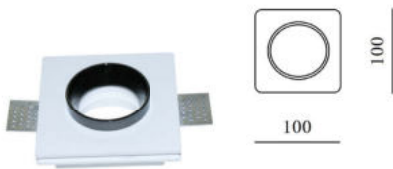

Fitting-Recessed-Black Metal-Square

Model No	VT-866-BSQ
SKU:	3148
Base:	GU10
Material:	Gypsum with metal
Shape:	Square
Color of Fxture:	White+Black
Dimension:	ø100×100mm
Cutting Size:	103×103mm
Box Qty:	30 pcs