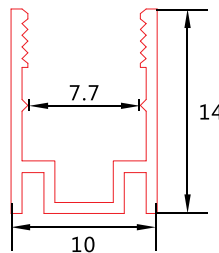

Aluminium Profiles Neon Flex

Model No:	99039
SKU:	99039
Dimension:	2000×10×14mm
Color of Fixture:	Silver
Box Qty.	75 Pcs