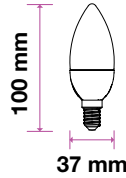

High Lumens LED Bulbs
4.5w | 470 lm

VT-255

SKU: 259 | 4000K Day White

EQ. Watts:	40w
Voltage/Frequency:	AC:220-240V, 50Hz
Commercial Type:	Candle
CRI:	>80
PF:	>0.4
Base:	E14
Beam Angle:	200°
Body Type:	Thermoplastic
Dimension:	Ø37×100mm
Box Qty:	200