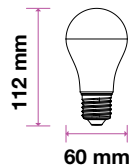

EQ. Watts:	15w
Voltage/Frequency:	AC:220-240V,50Hz
Commercial Type:	A60
LED Type:	SMD
CRI:	>80
PF:	>0.5
Base:	E27
Beam Angle:	200°
Body Type:	ThermoPlastic
Dimension:	60x112mm
Box Qty:	100 Pcs