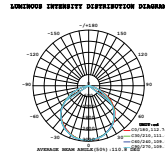

LED Floodlights
100w | 8000 lm

VT-100-W

SKU: 417 | 6400K White

Voltage/Frequency:	AC:220-240V, 50Hz
CRI:	>80
PF:	>0.9
Beam Angle:	100°
Body Type:	Die Cast Aluminium
Dimension:	291x30x240mm
Box Qty:	4