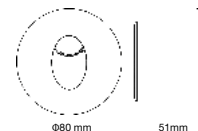

Steplight-Round

VT-1109RD

3w | 120lm

SKU: 1208 – 4200K Day White

Sensor Compatible:	Yes
Voltage/Frequency:	AC:100–240V,50/60Hz
LED Type:	COB
CRI:	>80
PF:	>0.5
Beam Angle:	15°

Body Type:	Aluminium
Color of Fixture:	White
Shape:	Round
Dimension:	Ø80×51mm
Cutting Size:	Ø62mm
Box Qty:	100 Pcs