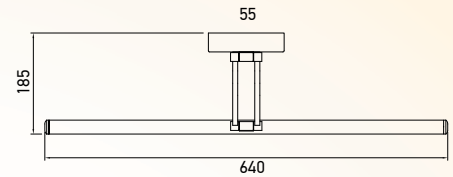

Mirror Light-Picture Chrome Wall

12W VT-7012 Built In LED

SKU: 3895 - 4000K Day White

Voltage/Frequency:	AC:220-240V,50Hz
Luminous Flux:	900lm
LED Type:	SMD
CRI:	>80
PF:	>0.5
Beam Angle:	120°

No. of LED:	60 pcs
Material :	Metal+PMMA
Unit GW :	0.82 Kg
Life Span:	20,000 Hours
Size :	640×55×185mm
Box Qty:	12Pcs

Mirror Movable Wall Lamp

8W VT-7009CH Built In LED

SKU: 3900 - 4000K Day white

Voltage/Frequency:	AC:220-240V,50Hz
Luminous Flux:	600lm
LED Type:	SMD
CRI:	>80
PF:	>0.8
Beam Angle:	120°

No. of LED:	40 pcs
Material :	Stainless Steel+Aluminium+PMMA
Unit GW :	0.8 Kg
Life Span:	20,000 Hours
Size :	455×45×190mm
Box Qty:	11Pcs

Mirror Movable Wall Lamp Golden

8W VT-7009 Built In LED

SKU: 3901 - 4000K Day white

Voltage/Frequency:	AC:220-240V,50Hz
Luminous Flux:	600lm
LED Type:	SMD
CRI:	>80
PF:	>0.8
Beam Angle:	120°

No. of LED:	40 pcs
Material :	Stainless Steel+Aluminium+PMMA
Unit GW :	0.8 Kg
Life Span:	20,000 Hours
Size :	455×45×190mm
Box Qty:	11Pcs