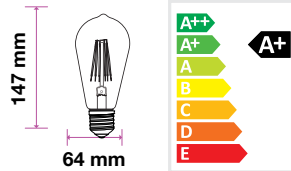

Clear ST64 E27 Dimmable

VT-2105D

4w | 360lm

SKU: 92020 - 2700K Warm White

EQ. Watts:	40w
Voltage/Frequency:	AC:220-240V,50Hz
Commercial Type:	ST64
LED Type:	Filament
CRI:	>70
PF:	>0.4
Base:	E27
Beam Angle:	300°
Body Type:	Glass
Dimension:	64x147mm
Box Qty:	100 Pcs