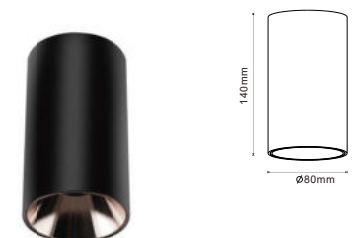

Surface Fitting Round-GU10

Model No	VT-882RD-BC
SKU:	92092
Base:	GU10
Material:	Aluminium + PC
Shape:	Round
Color of Fixture:	Black+Champagne
Dimension:	ø80x140mm
Cutting Size:	NA
Box Qty:	20 Pcs