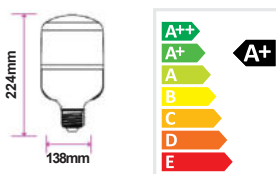

T140 E27
VT-2248
60w | 3840lm

SKU: 92049 - 6400K White

EQ. Watts:	250w
Voltage/Frequency:	AC:220-240V, 50Hz
Commercial Type:	T140
LED Type:	SMD
CRI:	>80
PF:	>0.5
Base:	E27
Beam Angle:	200°
Body Type:	Plastic
Dimension:	138x224mm
Box Qty:	16Pcs