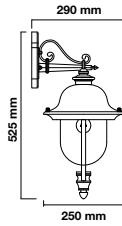

Wall Lamp

VT-852

SKU: 7531

Voltage:	AC:220-240V,50Hz
Max.Watts:	60W
IP Rating:	IP44
Holder:	E27
Color of Fixture:	Matt Black
Body Type:	Aluminium, Glass
Size:	290x250x525mm
Box Qty:	6 Pcs