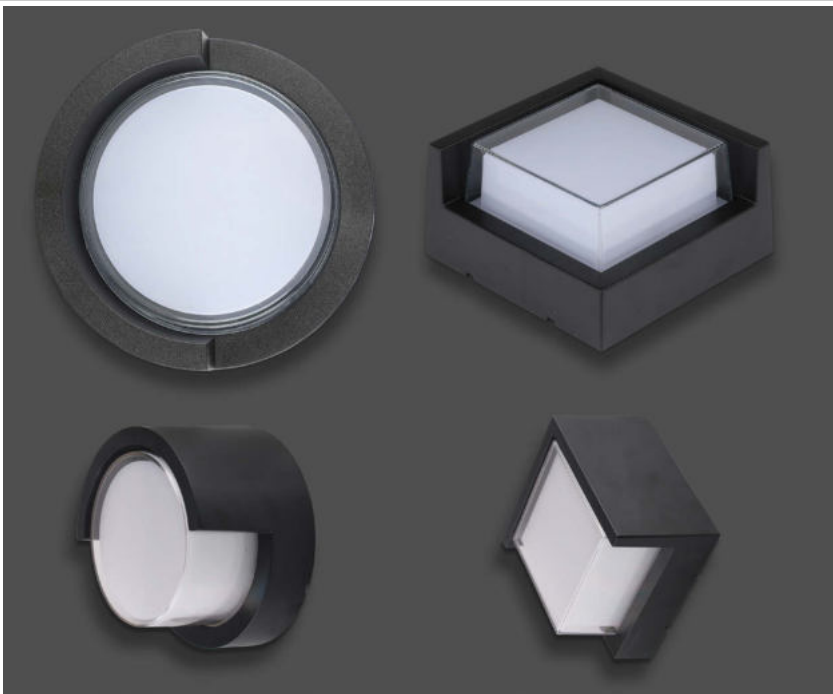

Up-Down Lights

VT-846-B

6w | 540lm

Sensor Compatible:	Yes	PF:	>0.6
Voltage/Frequency:	AC:220-240V,50Hz	Beam Angle:	Up150° / Down150°
Luminous Flux:	540lm	Body Type:	Aluminium
IP Rating:	IP54	Dimension:	170x40x80mm
CRI:	>80	Box Qty:	20 Pcs

Black

SKU: 8609 - 3000K Warm White

White

SKU: 8610 - 3000K Warm White