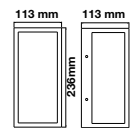

Wall Lamp

VT-837

SKU: 8518

Voltage:	AC:220-240V, 50Hz
Max.Watts:	60W
IP Rating:	IP44
Holder:	E27
Color of Fixture:	Matt White
Body Type:	Aluminium+Clear Glass
Size:	113x236x113mm
Box Qty:	10 Pcs